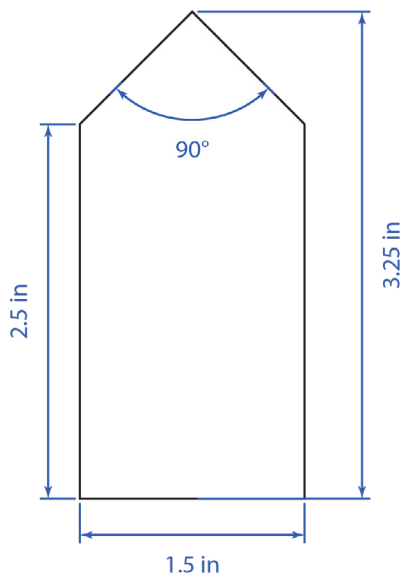

AWARD RIBBONS

ITEM	SIZE	100	250	500	1000	2500	5000
RPC-20006	2" X 6"	0.953	0.630	0.592	0.517	0.500	0.442
RPC-20008	2" X 8"	1.000	0.663	0.583	0.525	0.508	0.483
RPC-20010	2" X 10"	1.053	0.743	0.667	0.617	0.583	0.567
ADDITIONAL COLORS		0.050	0.050	0.045	0.040	0.040	0.037
RAINBOW FOIL		0.050	0.050	0.045	0.040	0.040	0.037
CUSTOM CARD PER COLOR		0.490	0.210	0.110	0.070	0.040	0.030

6C

Event Card