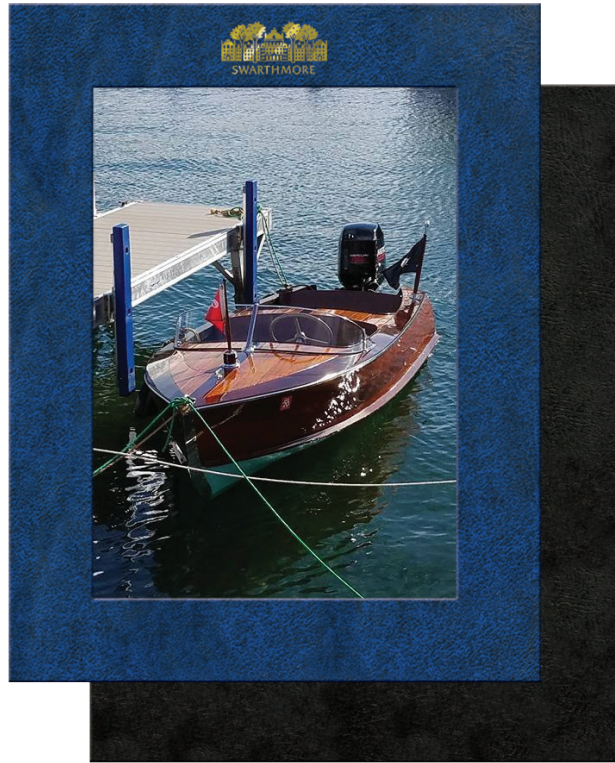

PF-570

PF-460

Black or Navy Blue

Item	Size	100	250	500	1000	2500	Photo Size	Max Imprint Area
PF-460	5 1/8" x 8 1/8"	2.92	2.57	2.42	2.26	2.10	4" x 6"	1" x 4"v 1" x 6"h
PF-570	7 1/4" x 9 1/4"	3.17	3.12	2.96	2.78	2.58	5" x 7"	1" x 5"v 1" x 7"h
Z-7	10 3/4" x 13 1/4"	4.75	4.28	4.13	4.05	3.80	8.5" x 11"	5/8" x 8"v 5/8" x 10"h
						5R		

**IMPRINTING:** Prices include a 1-color 1-location imprint. \$40 (V) Set Up Charge. Additional colors or Locations imprint: Add \$40(V) per color per location Set up plus \$0.25 (V) per color, per location, per piece running charge.