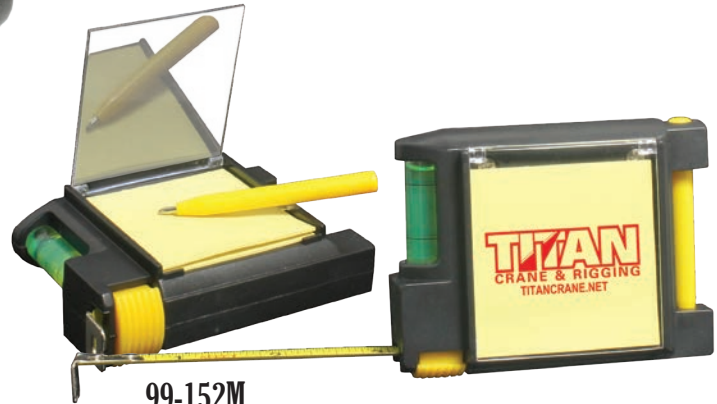

## 99-1058 8X21 GOLF SCOPE

Our 8x21 Golf Scope is compact enough to fit into a pocket and very simple to use. Within the golf scope is an etched range-finder reticle. Once you have the base of the flag lined up to the bottom line of the reticle, simply determine distance to the flag by reading the numbers on the reticle that align with the top of the flagstick. Prices include a 1-color, 1-location imprint Add \$40(V) Set up charge.

Size: 2"W x 4-1/2" L x 1-3/4" H (size of case)  
Imprint size: 1"W x 2" H (outside on cover)

QTY.	12	25	50	100	250
Imprinted	23.00	22.00	19.90	18.90	18.00
Blank	18.00	18.00	18.00	18.00	18.00
					5R

## 99-152M MULTI-FUNCTION TAPE MEASURE

6.5 foot retractable tape measure with notepad, pen, level and belt clip. Prices include a 1-color 1-location imprint. \$40 (V) Set Up Charge. Additional colors or Locations imprint: Add \$40(V) per color per location Set up plus \$0.25 (V) per color, per location, per piece running charge.

## 99-161T RETRACTABLE TAPE MEASURE

Measures up to 25 feet. Retracts easily at the touch of a button. Belt clip and carrying strap included. Red pointer on ruler synchronizes with carbon steel marker on bottom to mark surface being measured. Prices include Full color imprint add \$50 (V) set up charge. No set up charge on exact reorders.