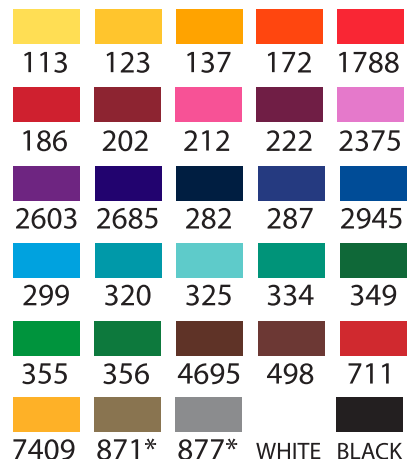

PRINTING METHOD:

Silk-screened with high quality, fade resistant UV inks. 30 stock colors to choose from! \$25.00(v) charge for PMS color matching.

PACKAGING:

Bulk Packed.

PRODUCTION TIME:

Normal production time is 8 working days.

PICTURE OF STAKE
30" x 10"
11 Gauge Galvanized Steel Wire Stakes

Item		CORRUGATED SIGNS						
Number	Size	10	25	50	250	500	1000	
BL-7320	6"X 24"	18.73	8.36	4.73	2.50	1.50	1.03	
BL-7321	12"X 18"	23.27	8.45	4.91	3.42	2.33	1.49	
BL-7322	12"X 24"	23.27	11.18	6.64	4.00	3.08	2.54	
BL-7323	16"X 24"	23.27	11.18	6.64	4.00	3.08	2.54	
BL-7324	18"X 24"	23.27	11.18	6.64	4.00	3.08	2.54	
BL-7325	24"X 36"	25.91	15.00	10.82	7.92	6.75	5.77	
BL-7320	6"X 24"	26.82	12.45	6.82	3.92	2.17	1.26	
BL-7321	12"X 18"	38.00	13.36	7.82	4.33	3.00	1.85	
BL-7322	12"X 24"	39.09	17.82	10.36	6.00	3.58	2.85	
BL-7323	16"X 24"	39.09	17.82	10.36	6.00	3.58	2.85	
BL-7324	18"X 24"	39.09	17.82	10.36	6.00	3.58	2.85	
BL-7325	24"X 36"	27.73	15.55	11.18	8.42	7.58	6.38	
BL-7320	6"X 24"	26.82	12.45	6.82	3.92	2.17	1.31	
BL-7321	12"X 18"	38.00	13.36	7.82	4.33	3.00	1.85	
BL-7322	12"X 24"	39.09	17.82	10.36	6.00	3.58	2.85	
BL-7323	16"X 24"	39.09	17.82	10.36	6.00	3.58	2.85	
BL-7324	18"X 24"	39.09	17.82	10.36	6.00	3.58	2.85	
BL-7325	24"X 36"	27.73	15.55	11.18	8.42	7.58	6.38	
BL-7320	6"X 24"	42.91	20.55	11.18	6.58	3.42	1.69	
BL-7321	12"X 18"	44.09	22.09	12.82	7.42	4.25	2.08	
BL-7322	12"X 24"	47.00	23.55	14.45	8.58	5.08	3.15	
BL-7323	16"X 24"	47.00	23.55	14.45	8.58	5.08	3.15	
BL-7324	18"X 24"	47.00	23.55	14.45	8.58	5.08	3.15	
BL-7325	24"X 36"	52.64	28.64	19.55	13.58	9.17	6.23	

Metal Stakes Available 1.25(v) Ea. 3B2C2D

STOCK IMPRINT COLORS:

*Add one additional running charge.