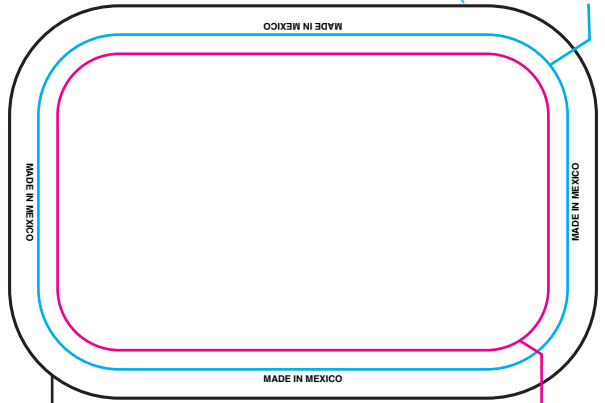

BL-0267 2.75" x 1.75" Rounded Rectangle Button

CYAN LINE - Product Edge
(2.75"W x 1.75"H)

BLACK LINE - Maximum Bleed
(3"W x 2"H)

MAGENTA LINE - Image Area
(2.5" W x 1.5"H)

**000000 IMPRINT
EM**