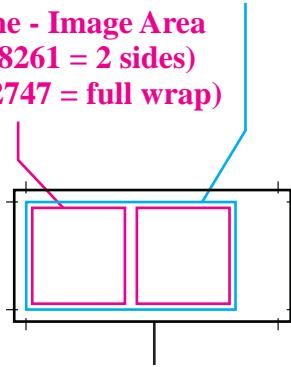

BL-1110 Pull-A-Part Keytag - (.560005 x 1.09)

Cyan Line - Product Edge
(.560005 x 1.09)

Magenta Line - Image Area
(.49924 x .48261 = 2 sides)
(.49924 x 1.02747 = full wrap)

Black Line - Maximum Bleed
(.685005 x 1.44)