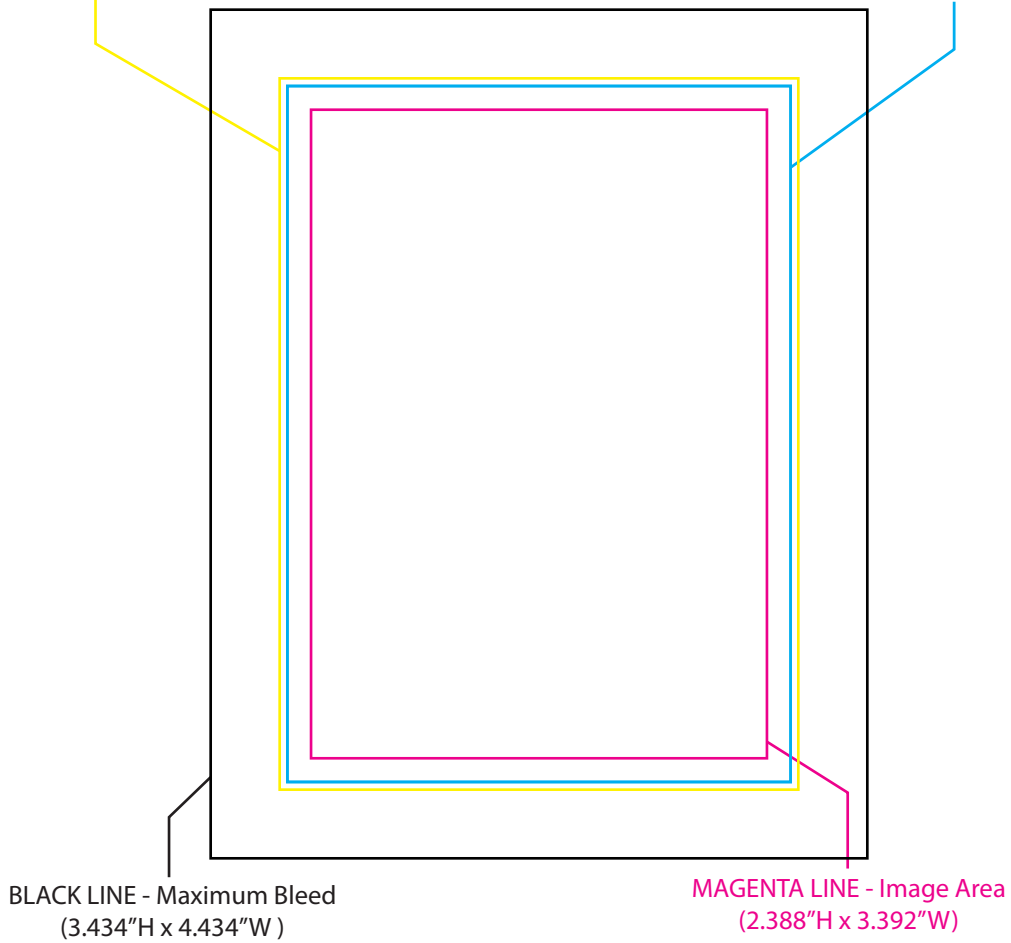

BL-2392 3.5" x 2.5" Rectangle Button

YELLOW LINE - Minimum Bleed
(2.715"W x 3.79"H)

CYAN LINE - Product Edge
(2.635"H x 3.639"W)

BLACK LINE - Maximum Bleed
(3.434"H x 4.434"W)

MAGENTA LINE - Image Area
(2.388"H x 3.392"W)