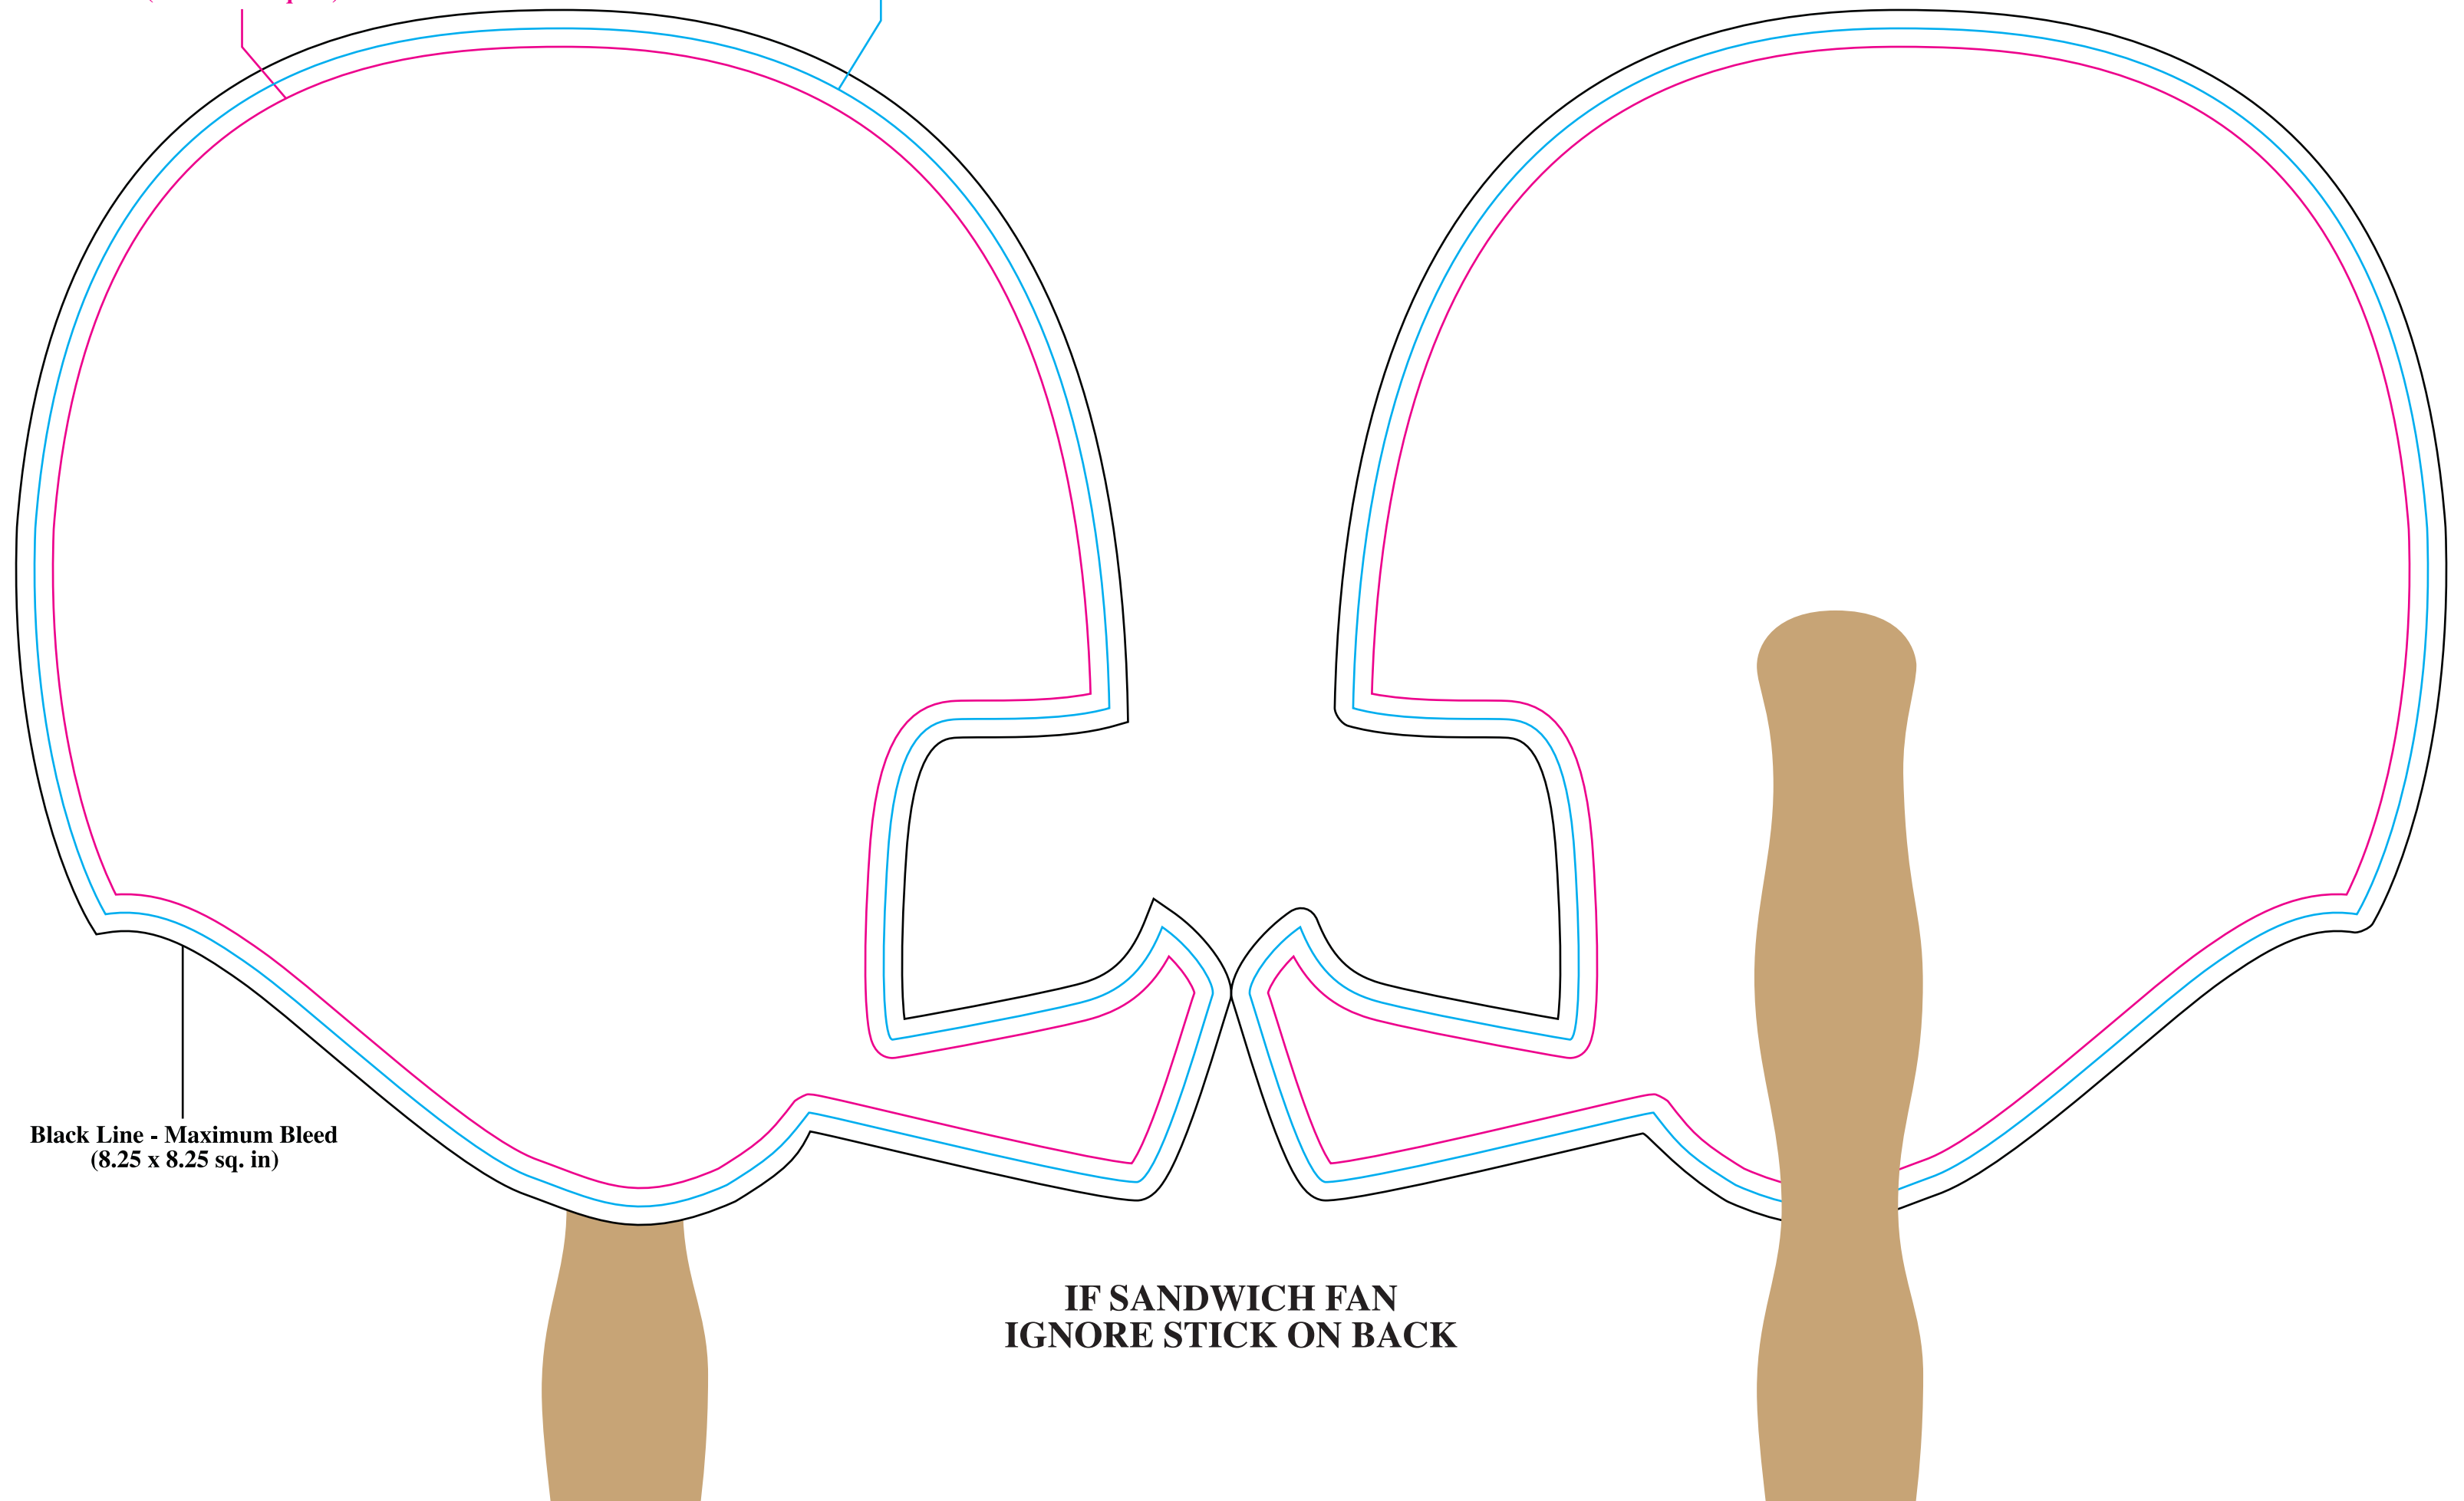

FRONT

BL-7904R Helmet Fan - RECYCLED

BACK

**Magenta Line - Image Area
(7.75 x 7.75 sq. in.)**

**Cyan Line - Product Edge
(8 x 8 sq. in.)**

**Black Line - Maximum Bleed
(8.25 x 8.25 sq. in.)**

**IF SANDWICH FAN
IGNORE STICK ON BACK**