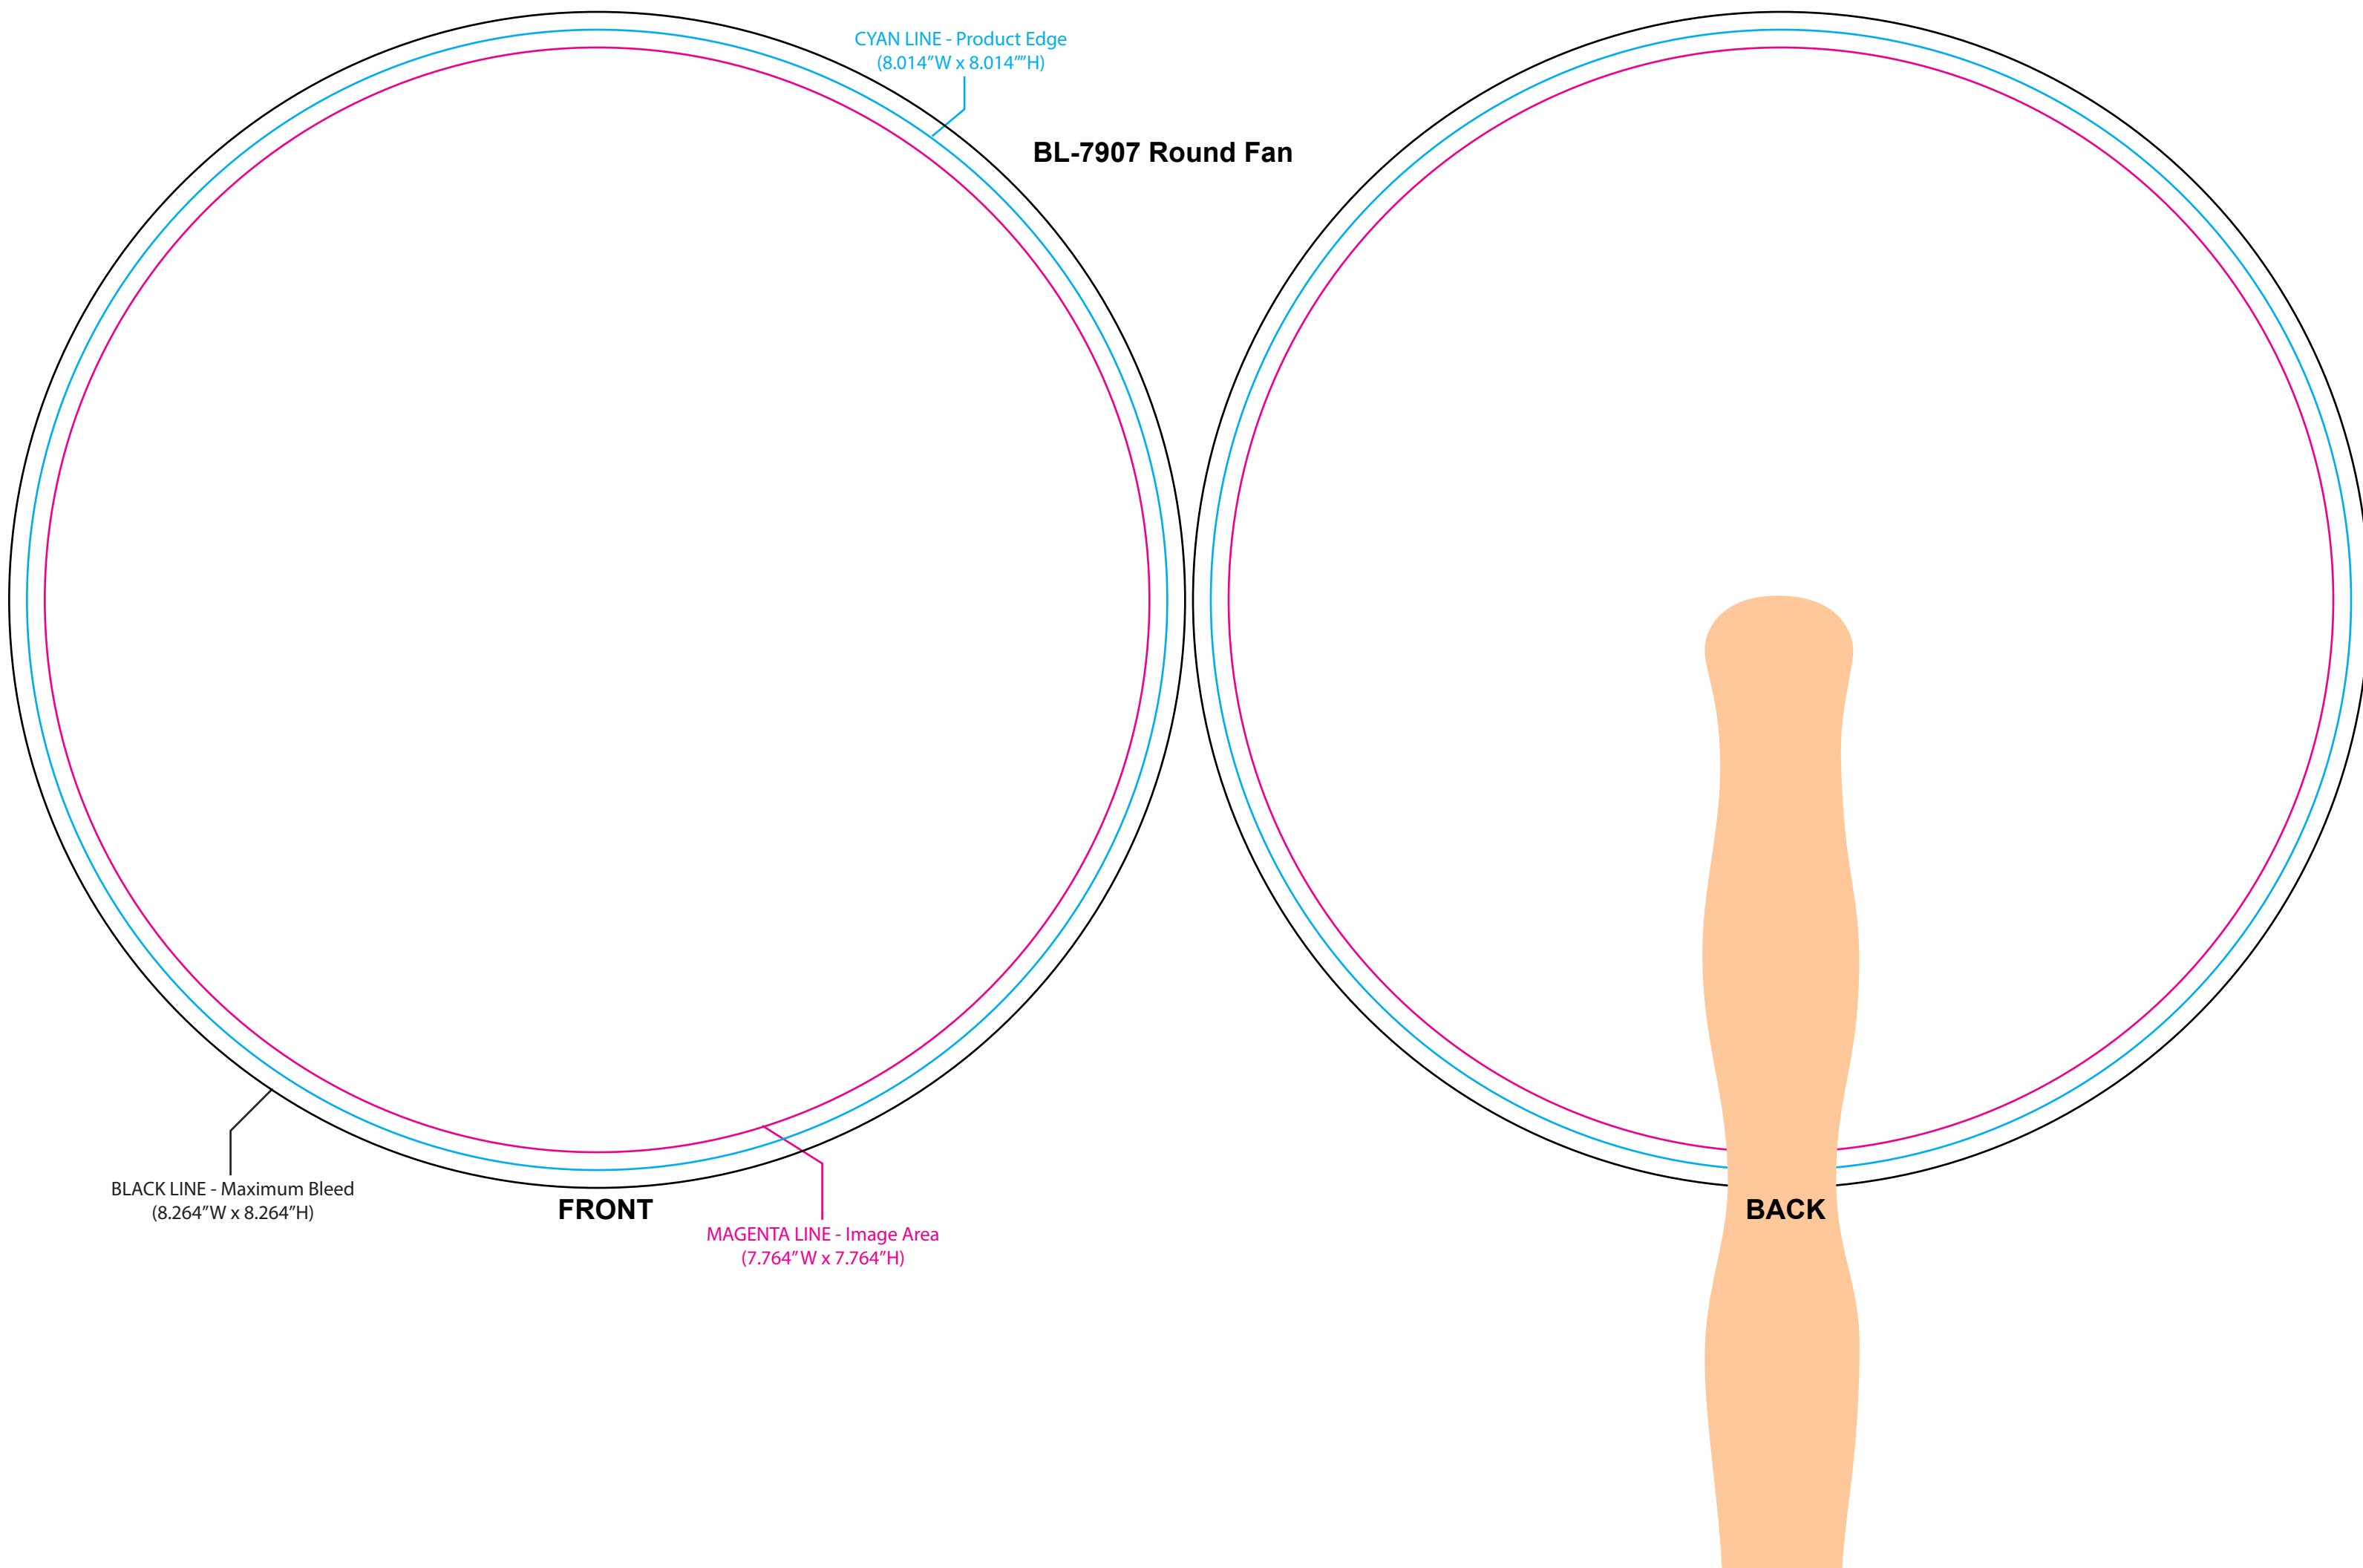

BL-7907 Round Fan

CYAN LINE - Product Edge
(8.014"W x 8.014"H)

BLACK LINE - Maximum Bleed
(8.264"W x 8.264"H)

FRONT

MAGENTA LINE - Image Area
(7.764"W x 7.764"H)

BACK