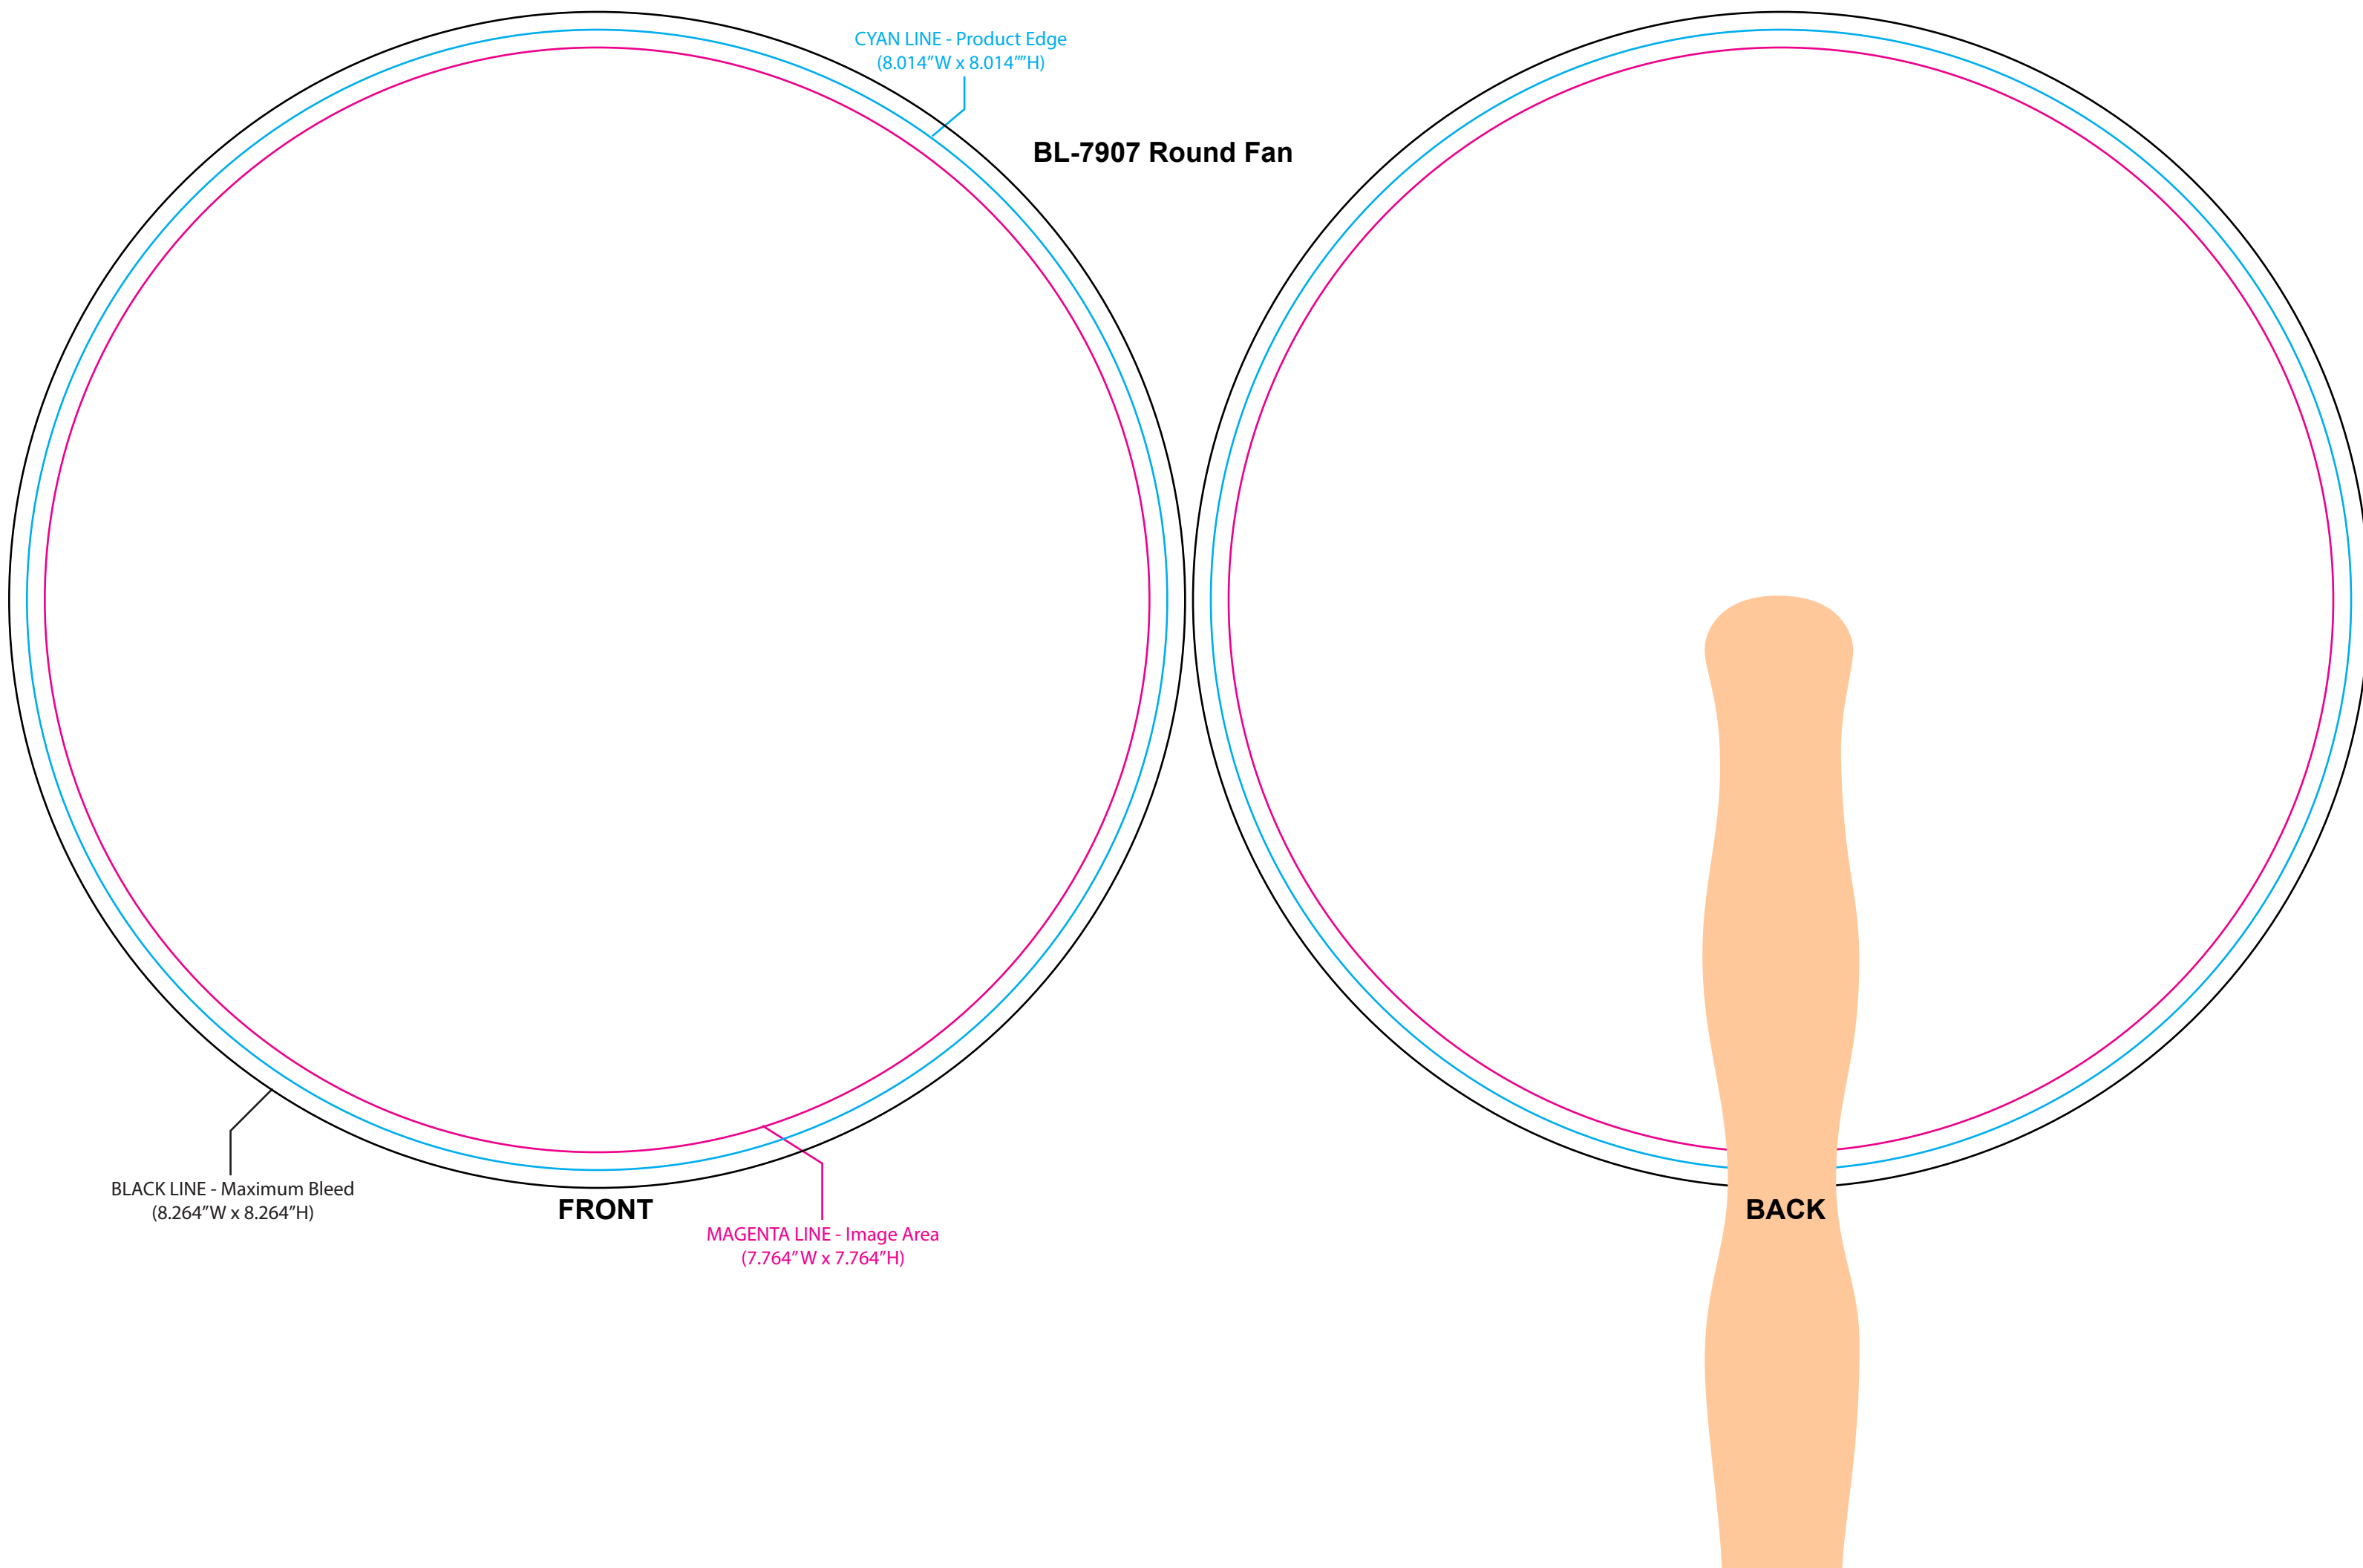

BL-7907 Round Fan

BLACK LINE - Maximum Bleed
(8.264"W x 8.264"H)

FRONT

MAGENTA LINE - Image Area
(7.764"W x 7.764"H)

CYAN LINE - Product Edge
(8.014"W x 8.014"H)

BACK