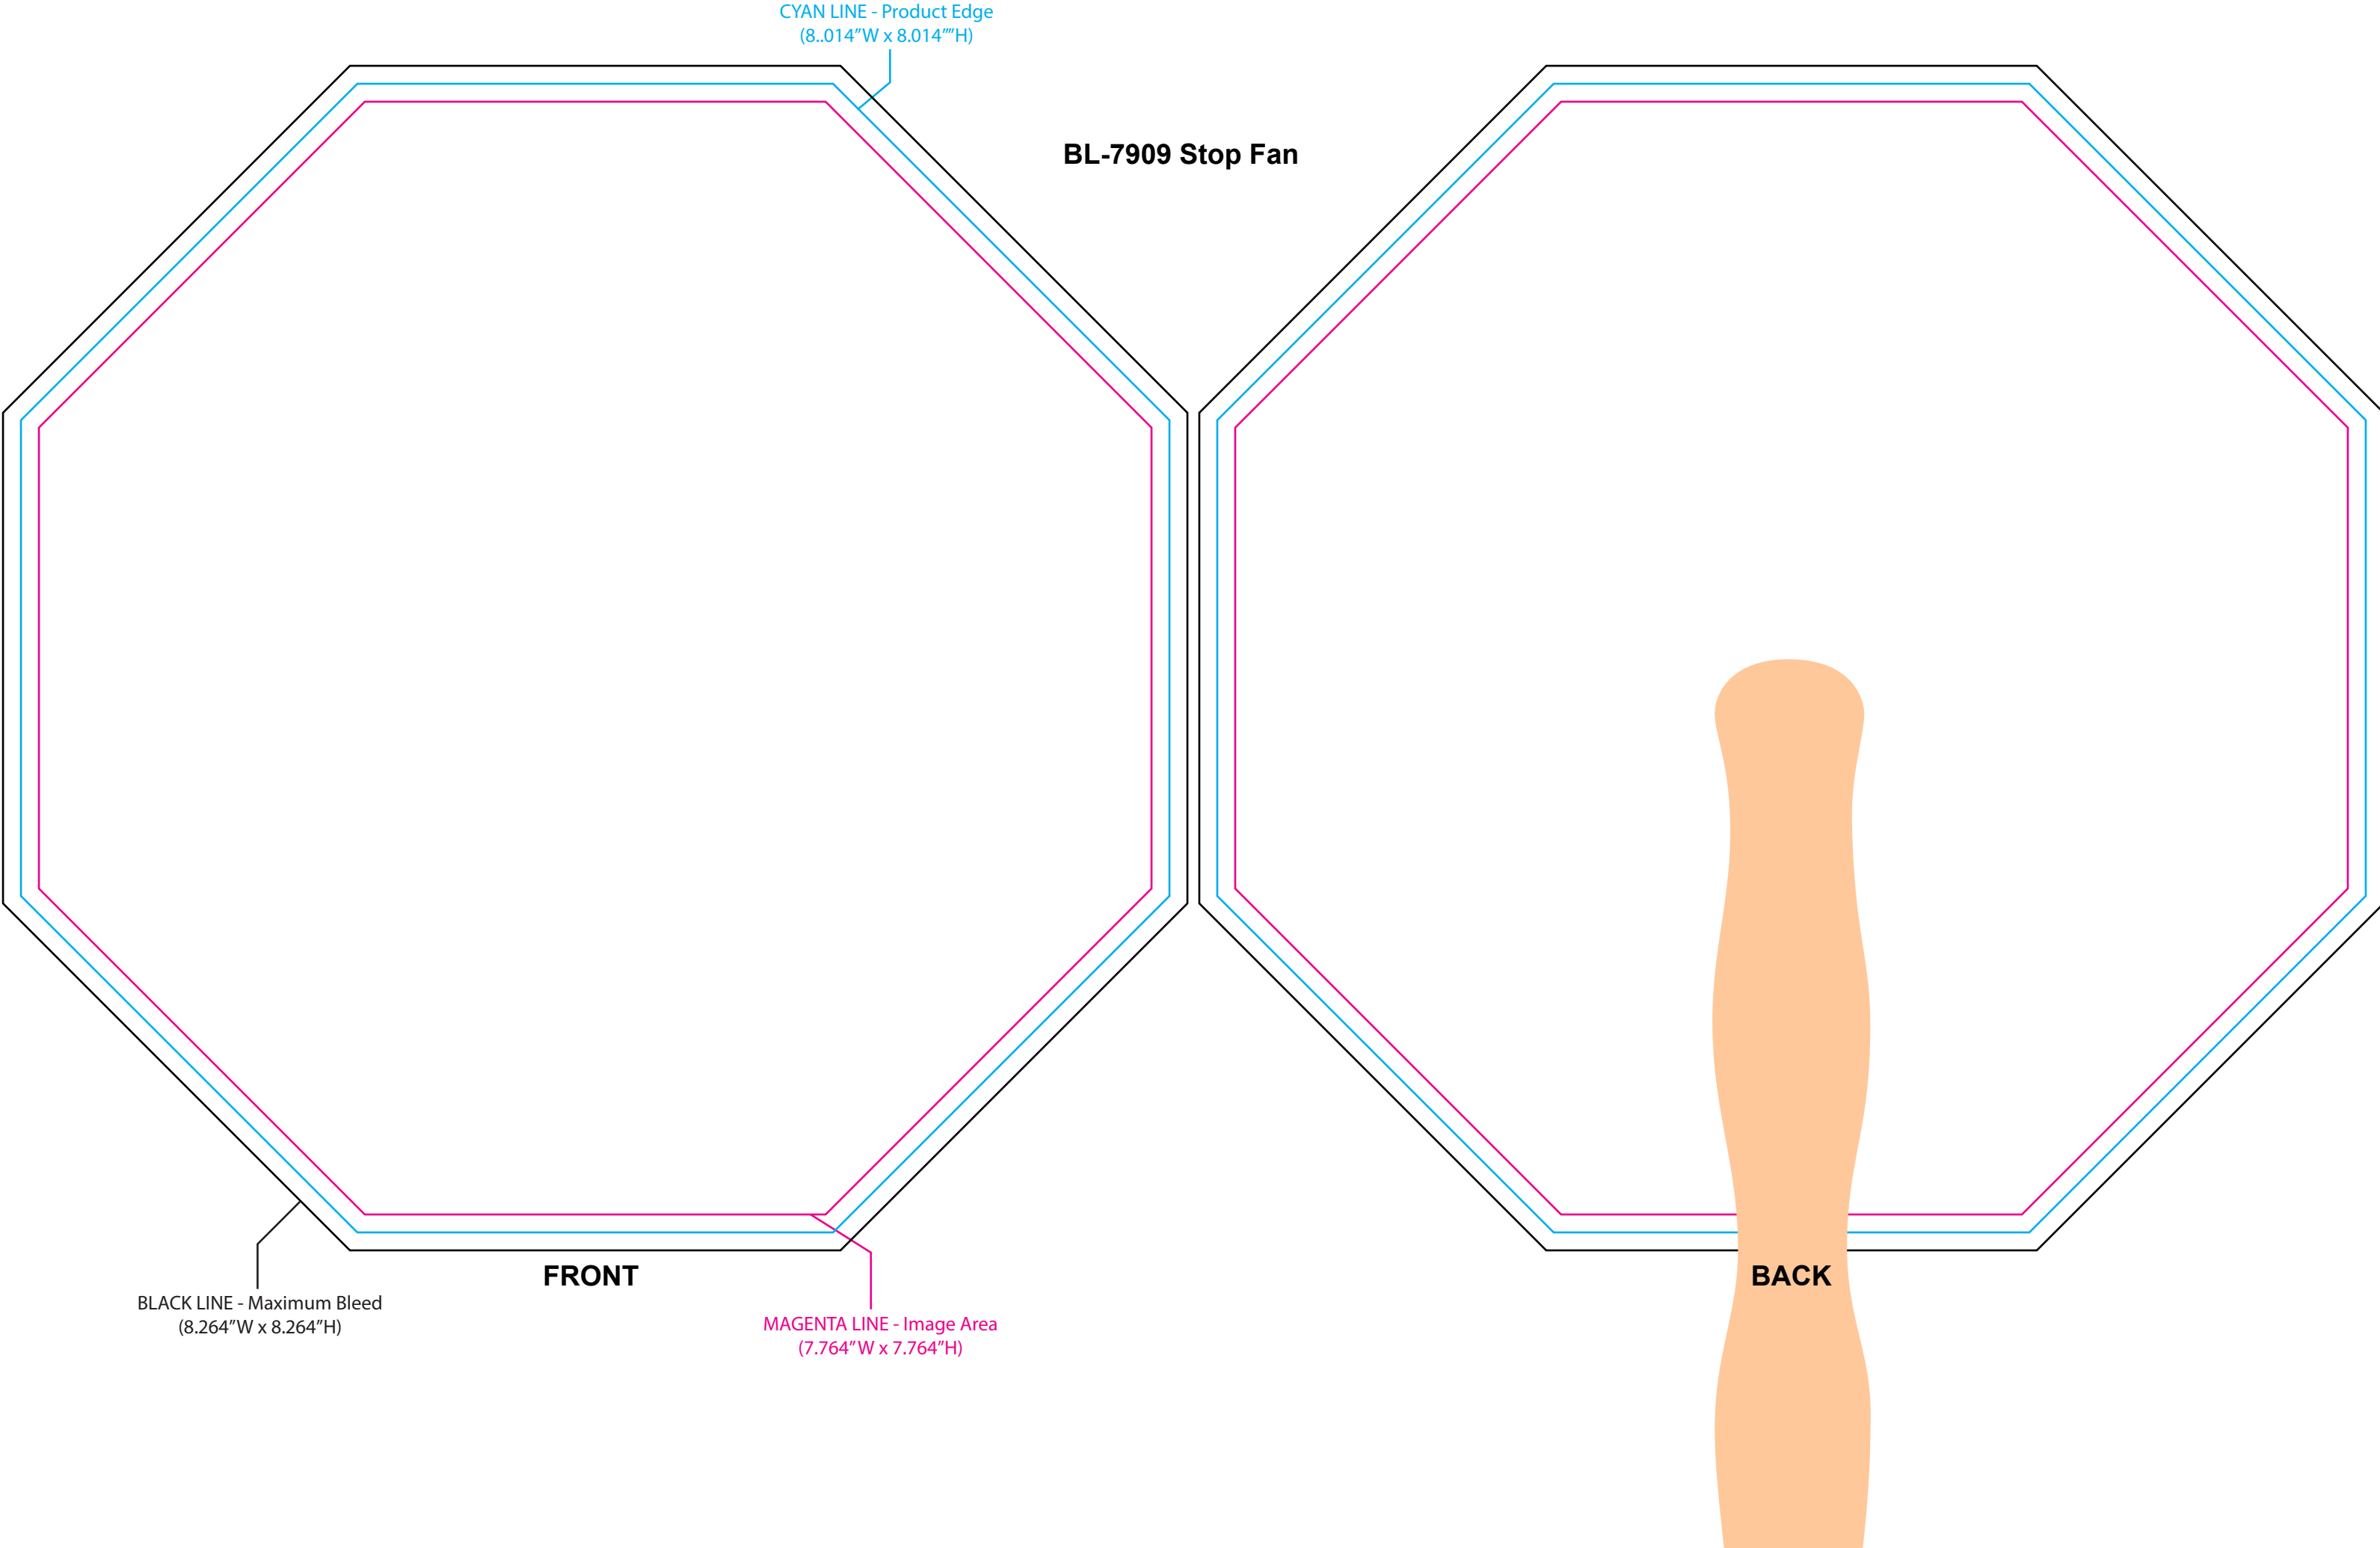

**BL-7909 Stop Fan**

CYAN LINE - Product Edge  
(8.014"W x 8.014"H)

**FRONT**

BLACK LINE - Maximum Bleed  
(8.264"W x 8.264"H)

MAGENTA LINE - Image Area  
(7.764"W x 7.764"H)

**BACK**