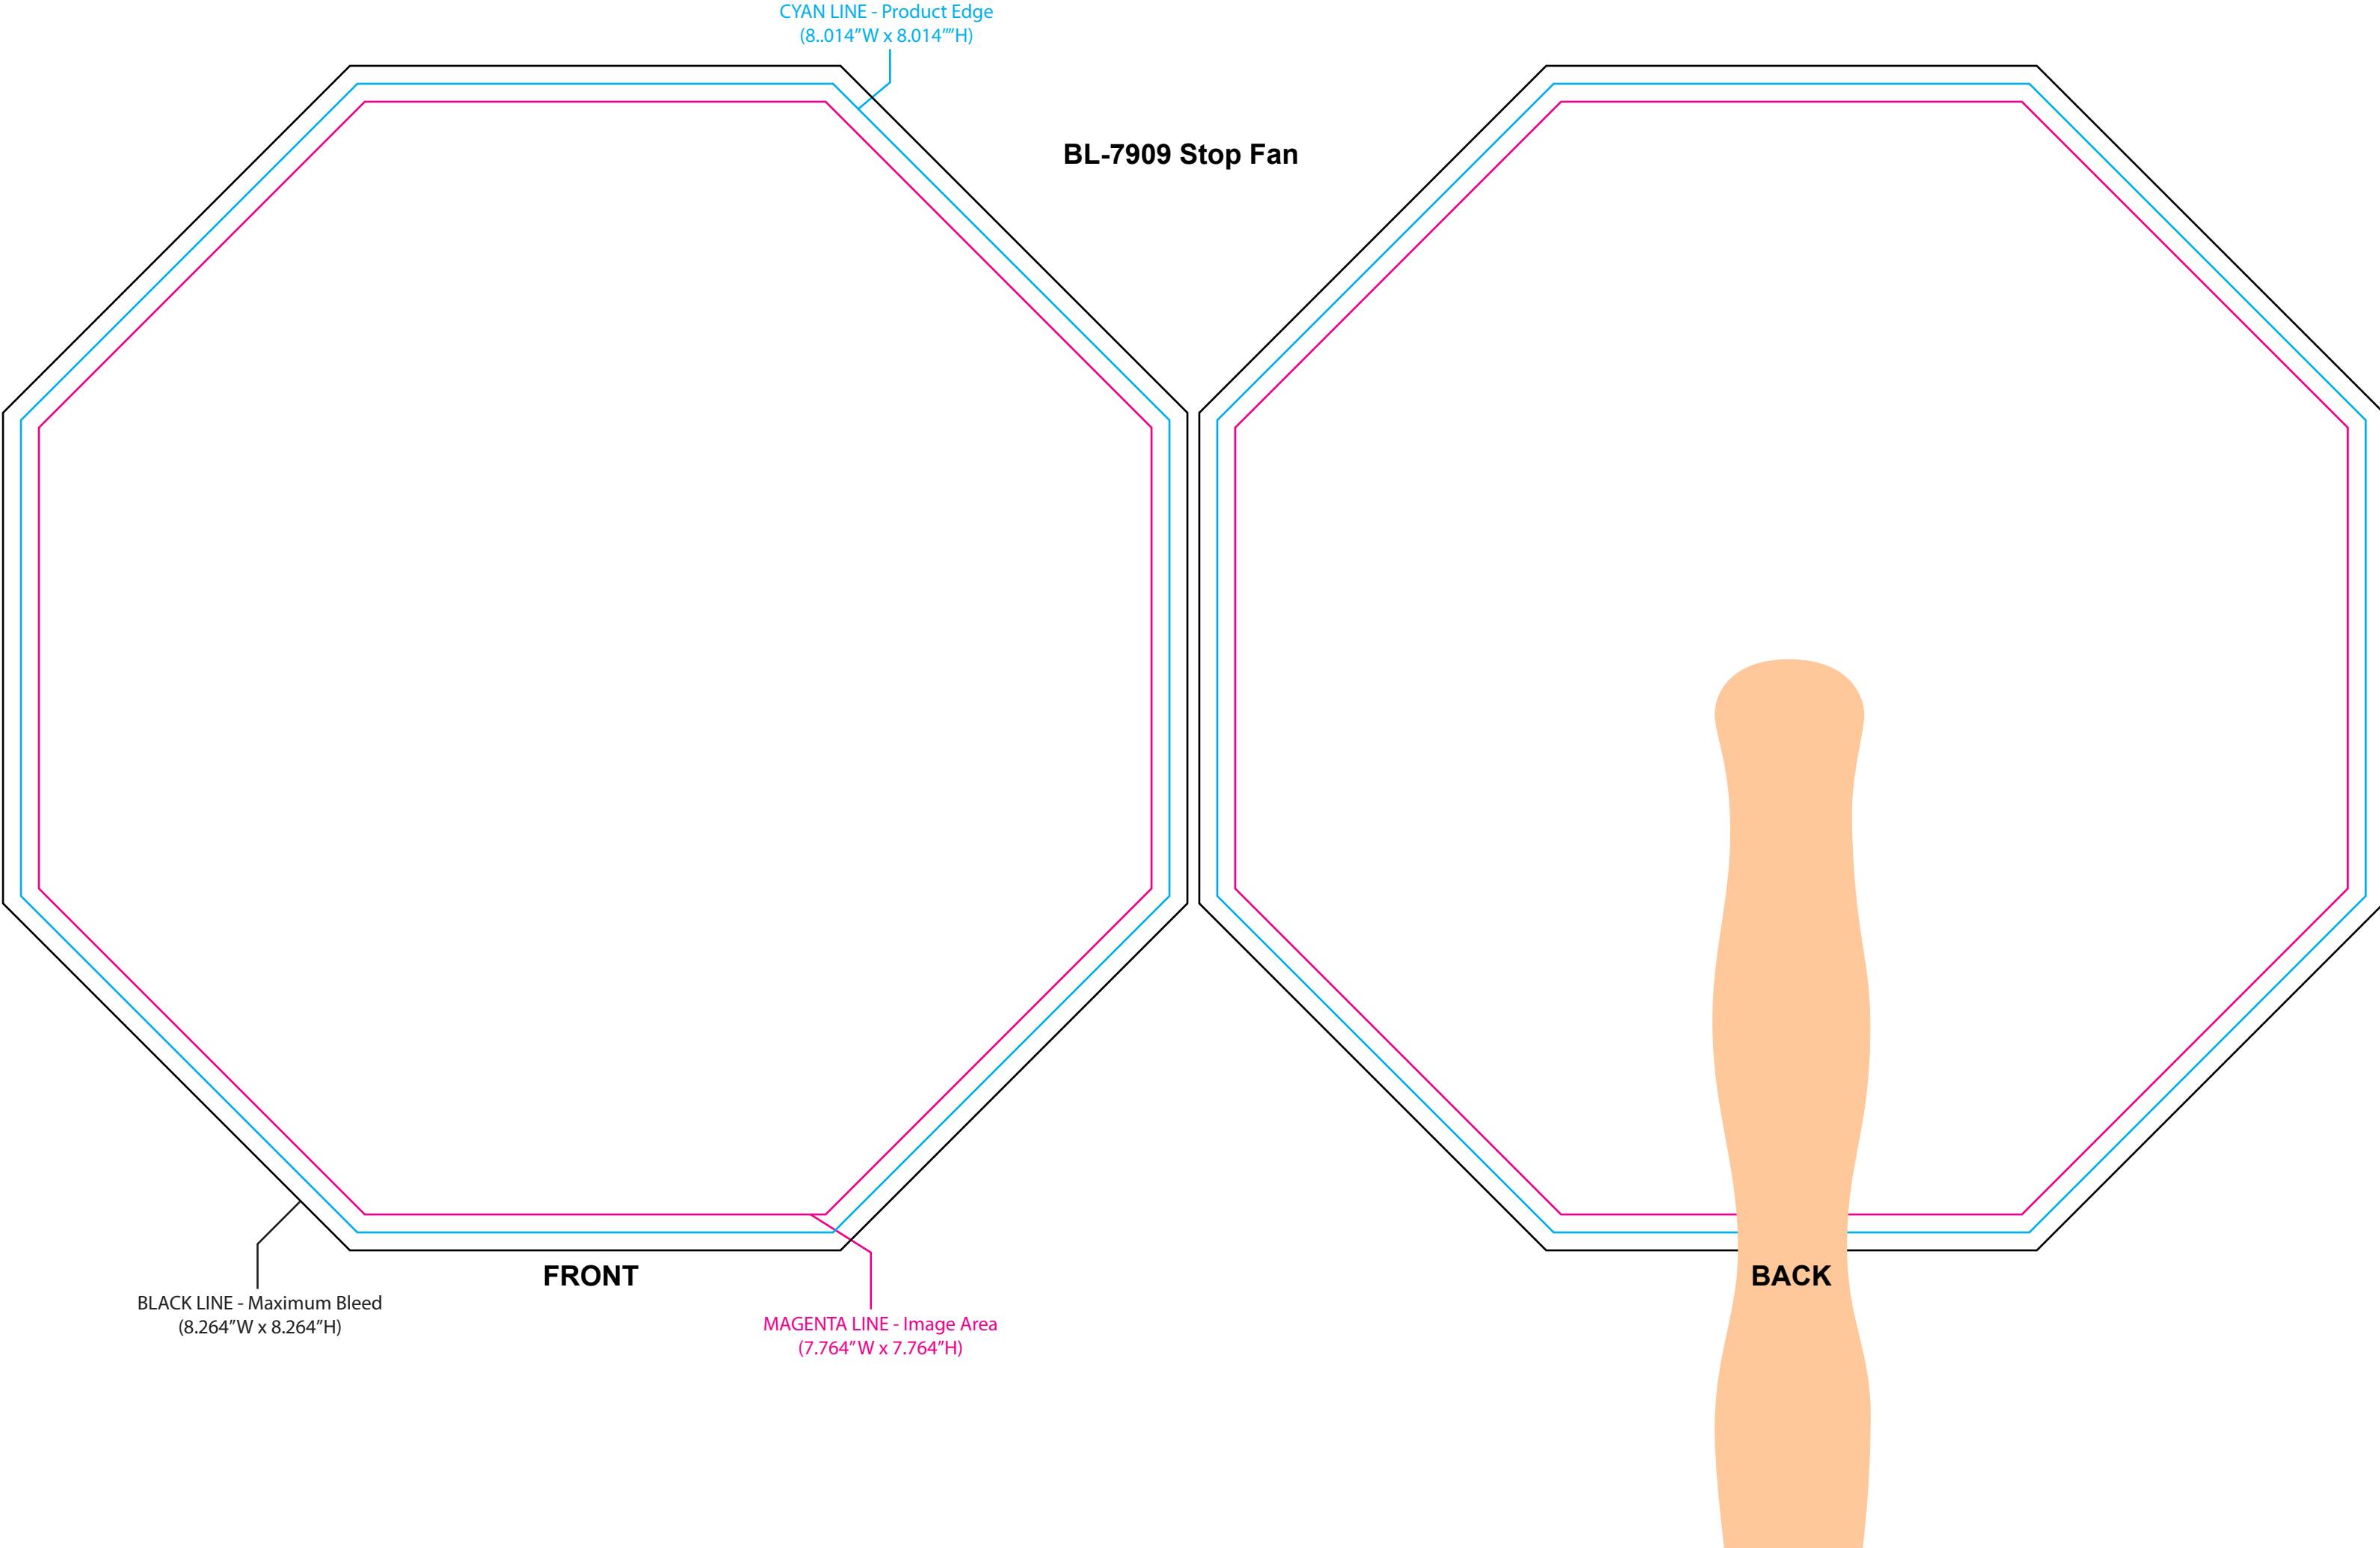

BL-7909 Stop Fan

CYAN LINE - Product Edge
(8.014"W x 8.014"H)

BLACK LINE - Maximum Bleed
(8.264"W x 8.264"H)

MAGENTA LINE - Image Area
(7.764"W x 7.764"H)

FRONT

BACK