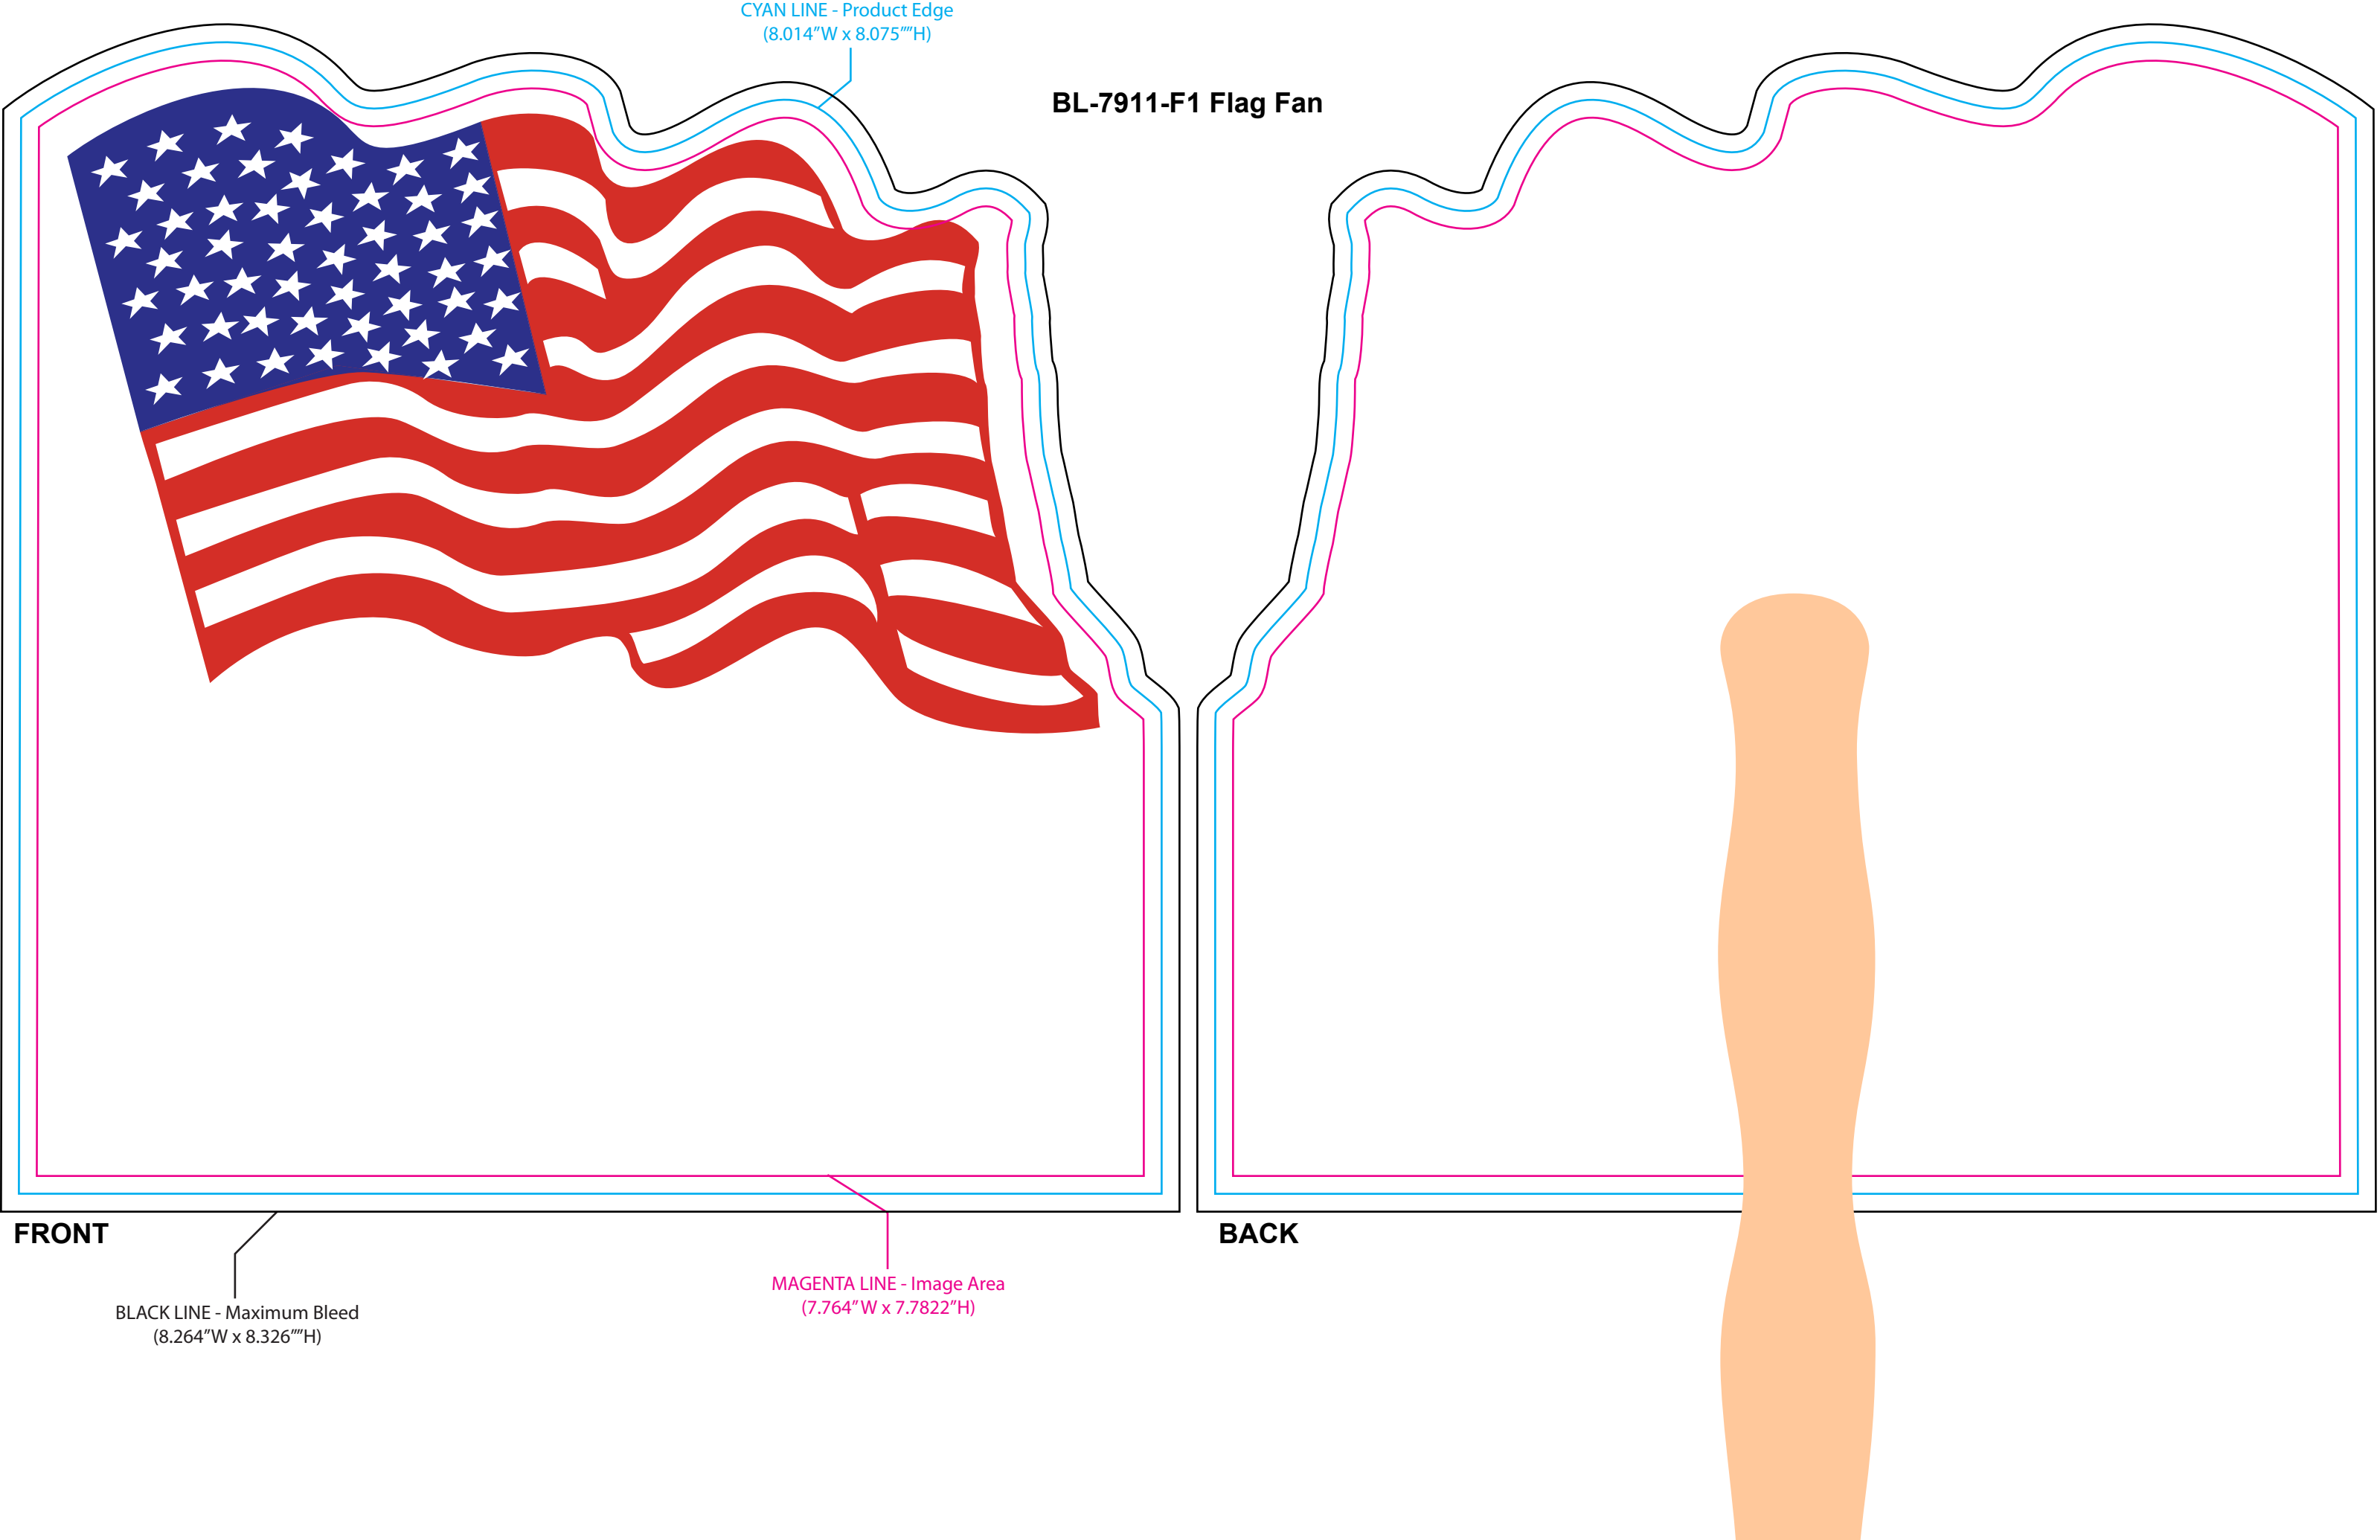

BL-7911-F1 Flag Fan

CYAN LINE - Product Edge
(8.014\"W x 8.075\"H)

FRONT

BLACK LINE - Maximum Bleed
(8.264\"W x 8.326\"H)

MAGENTA LINE - Image Area
(7.764\"W x 7.7822\"H)

BACK