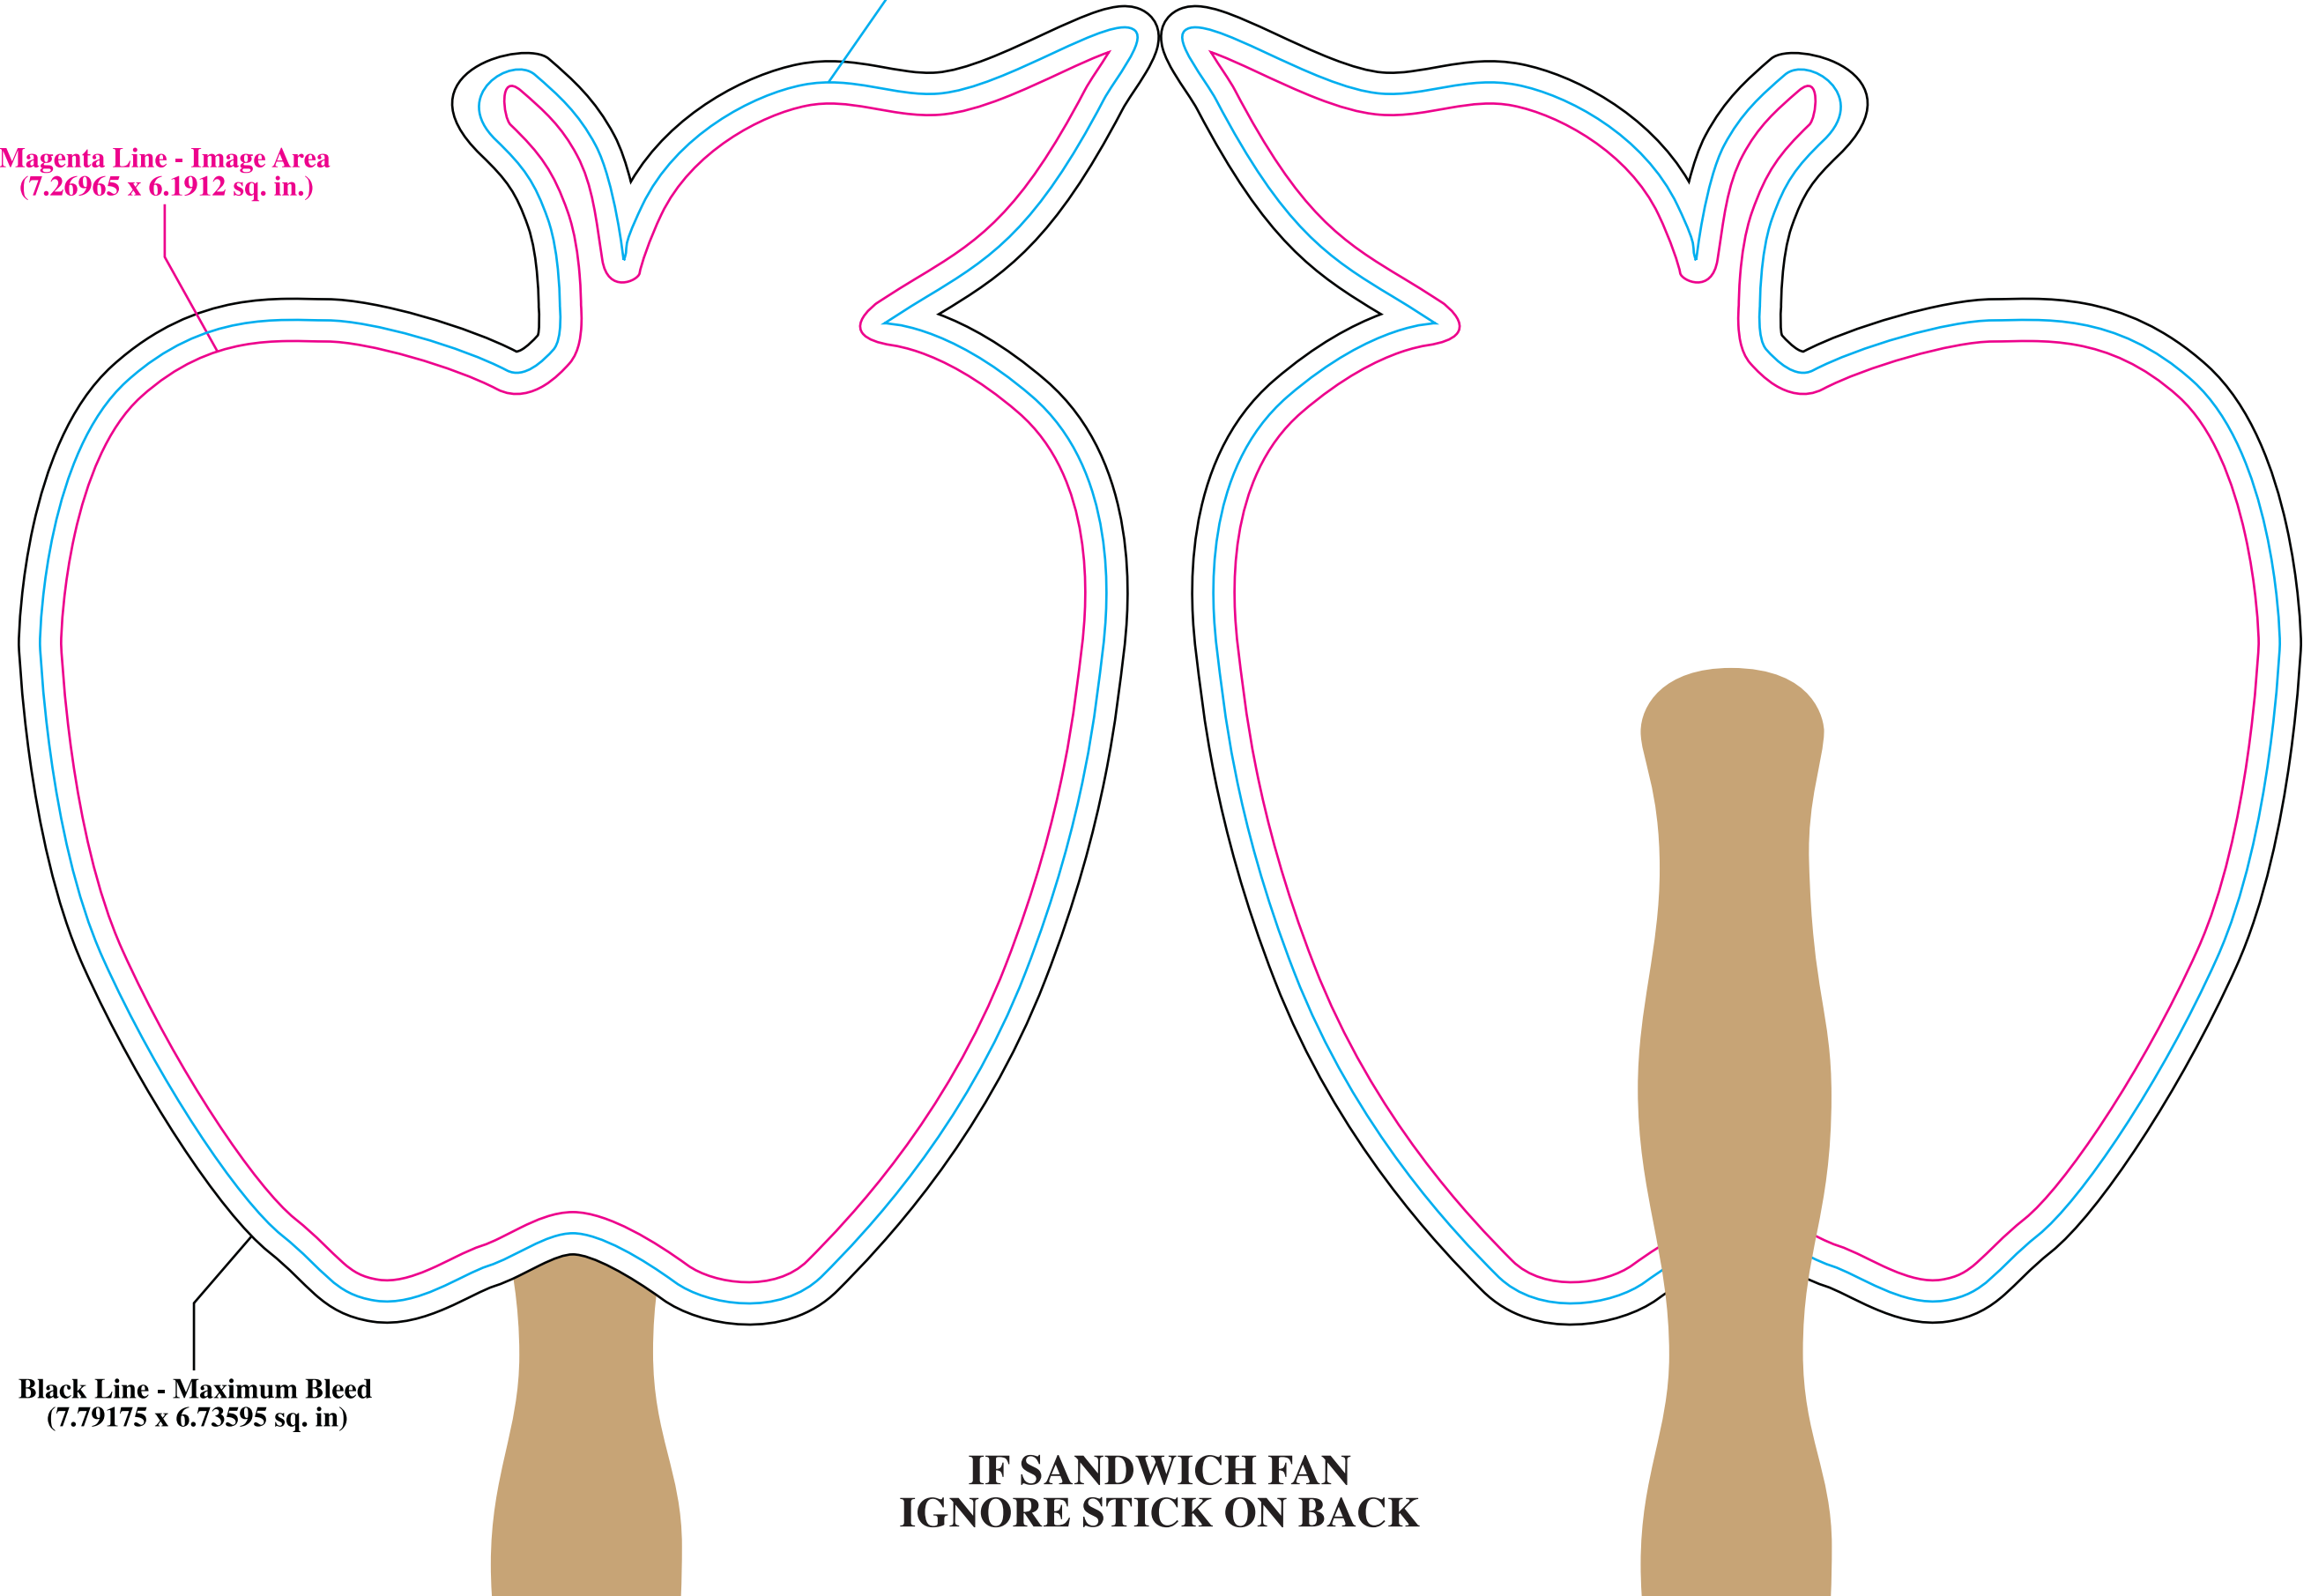

FRONT

BL-7914R Apple Fan - RECYCLED

BACK

Cyan Line - Product Edge
(7.54165 x 6.4861 sq. in.)

Magenta Line - Image Area
(7.26965 x 6.1912 sq. in.)

Black Line - Maximum Bleed
(7.79175 x 6.73595 sq. in.)

**IF SANDWICH FAN
IGNORE STICK ON BACK**