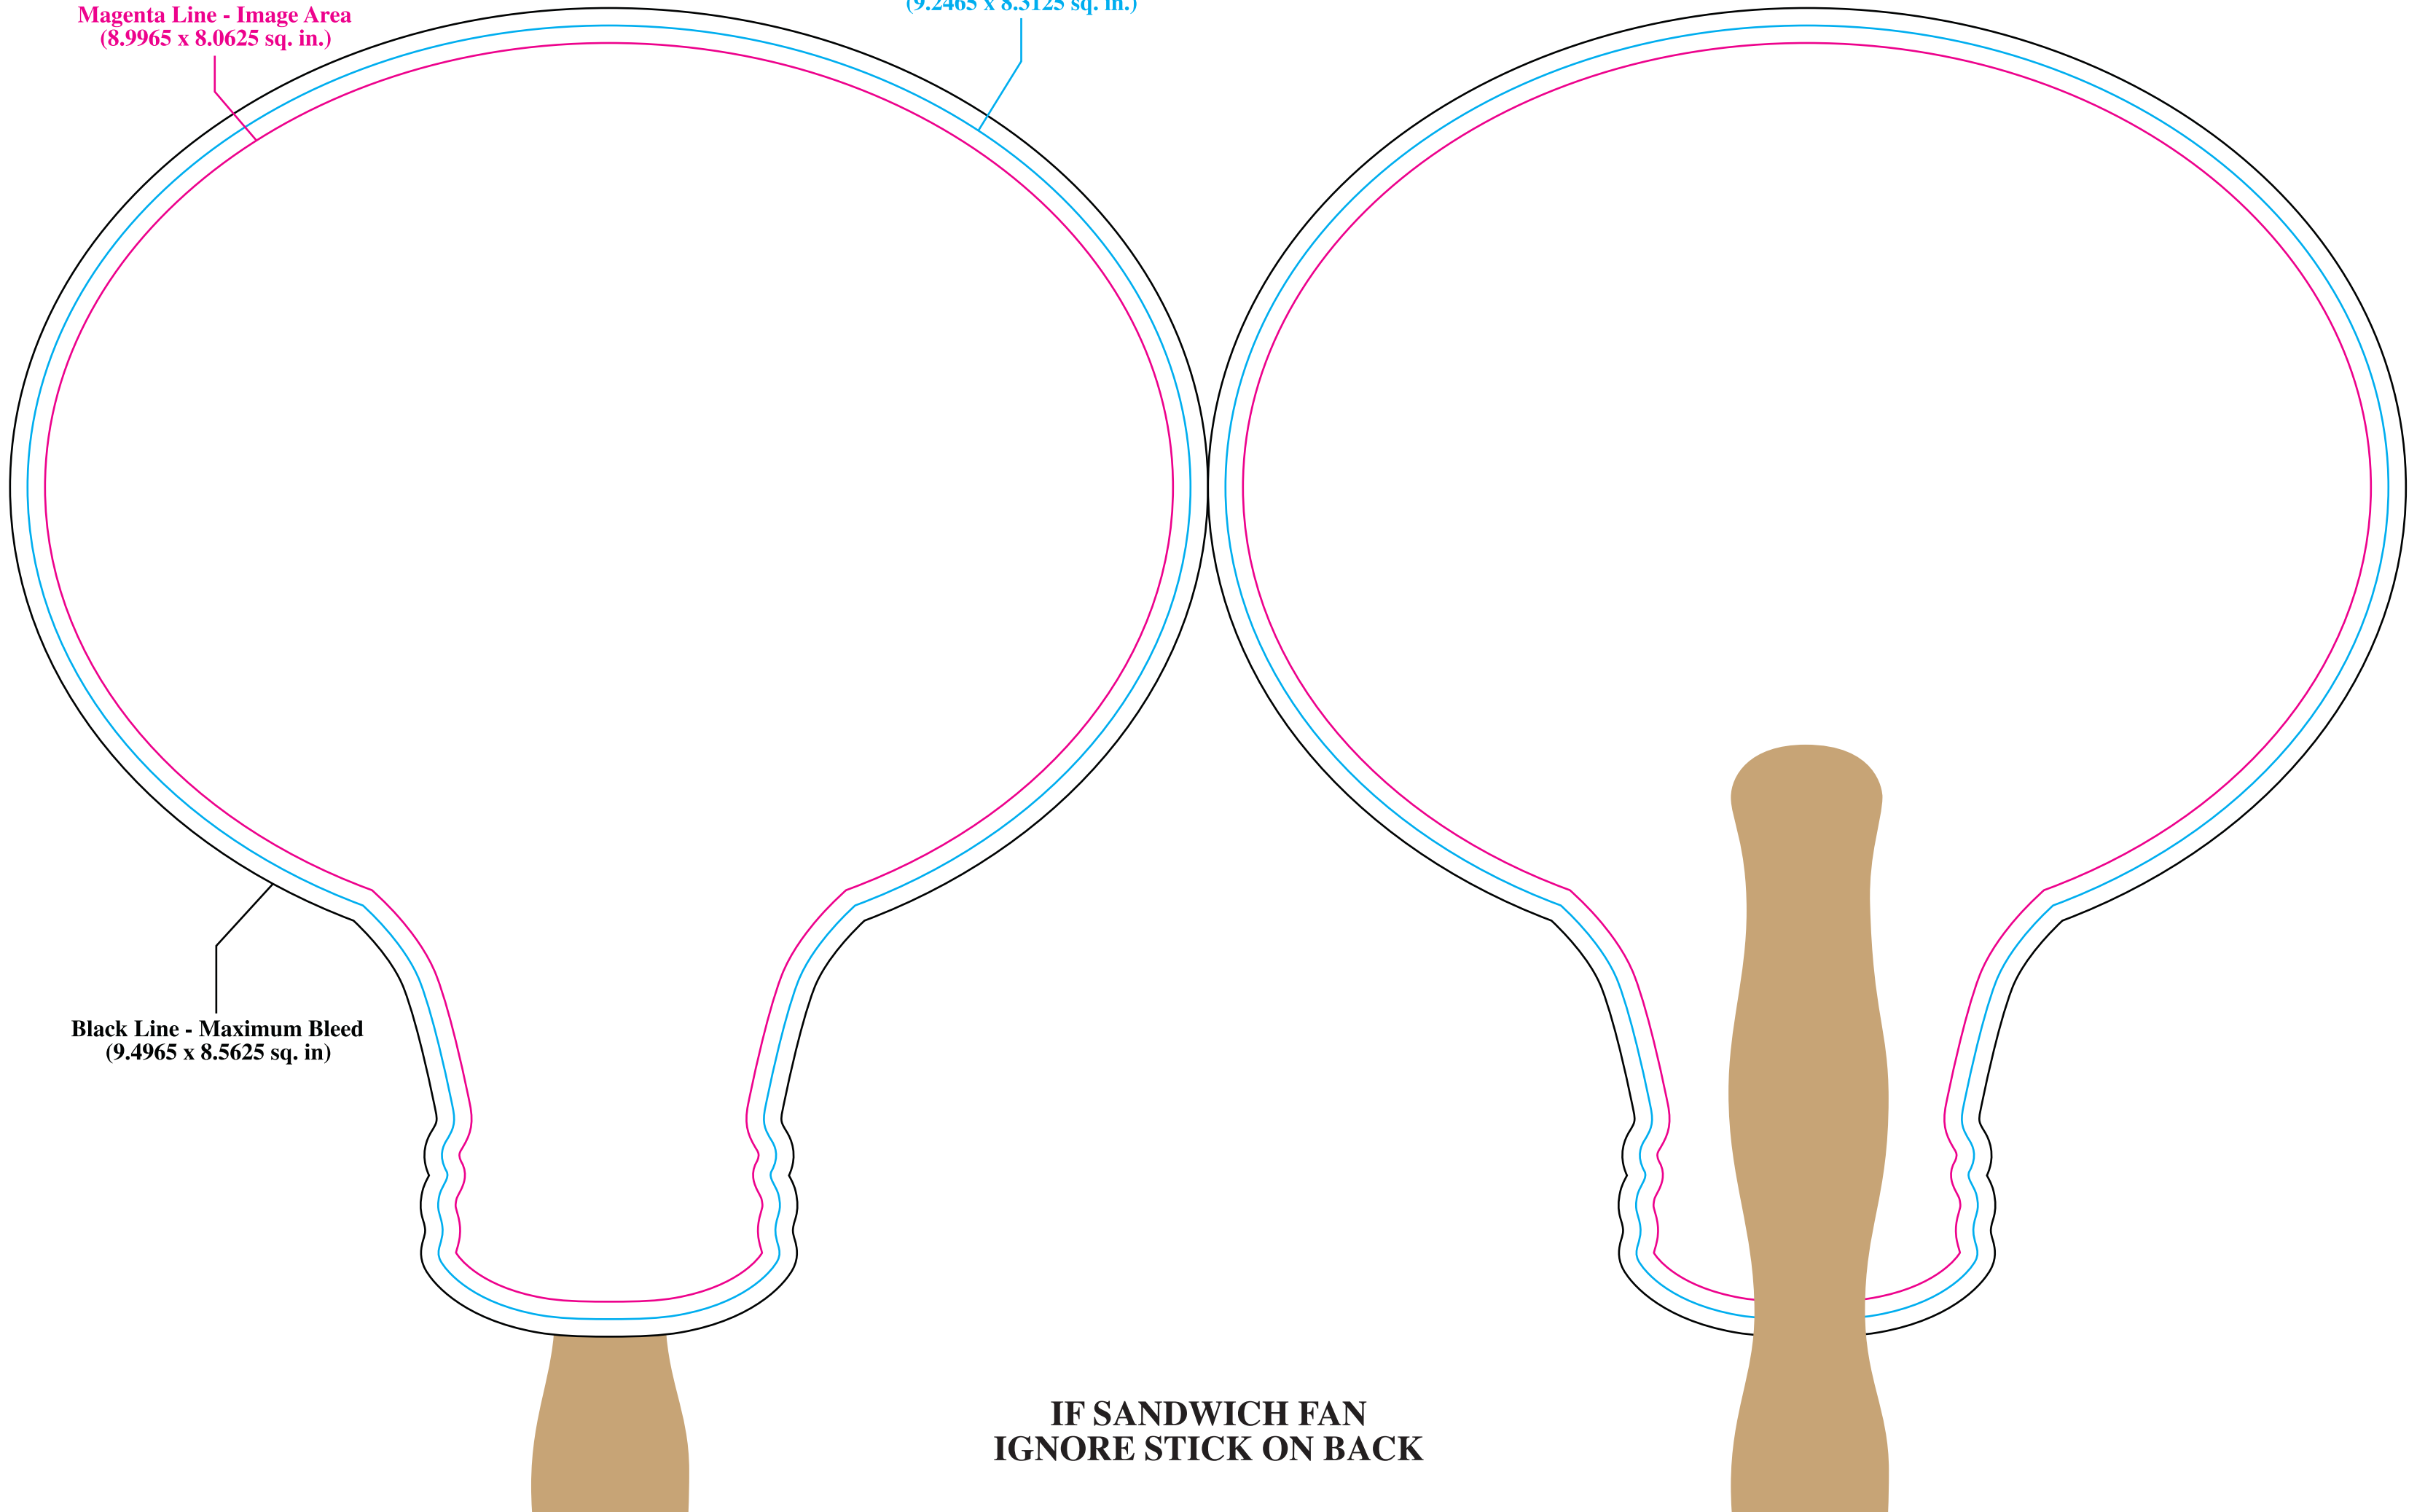

FRONT

BL-7917R Light Bulb Fan - RECYCLED

BACK

Magenta Line - Image Area
(8.9965 x 8.0625 sq. in.)

Cyan Line - Product Edge
(9.2465 x 8.3125 sq. in.)

Black Line - Maximum Bleed
(9.4965 x 8.5625 sq. in.)

**IF SANDWICH FAN
IGNORE STICK ON BACK**