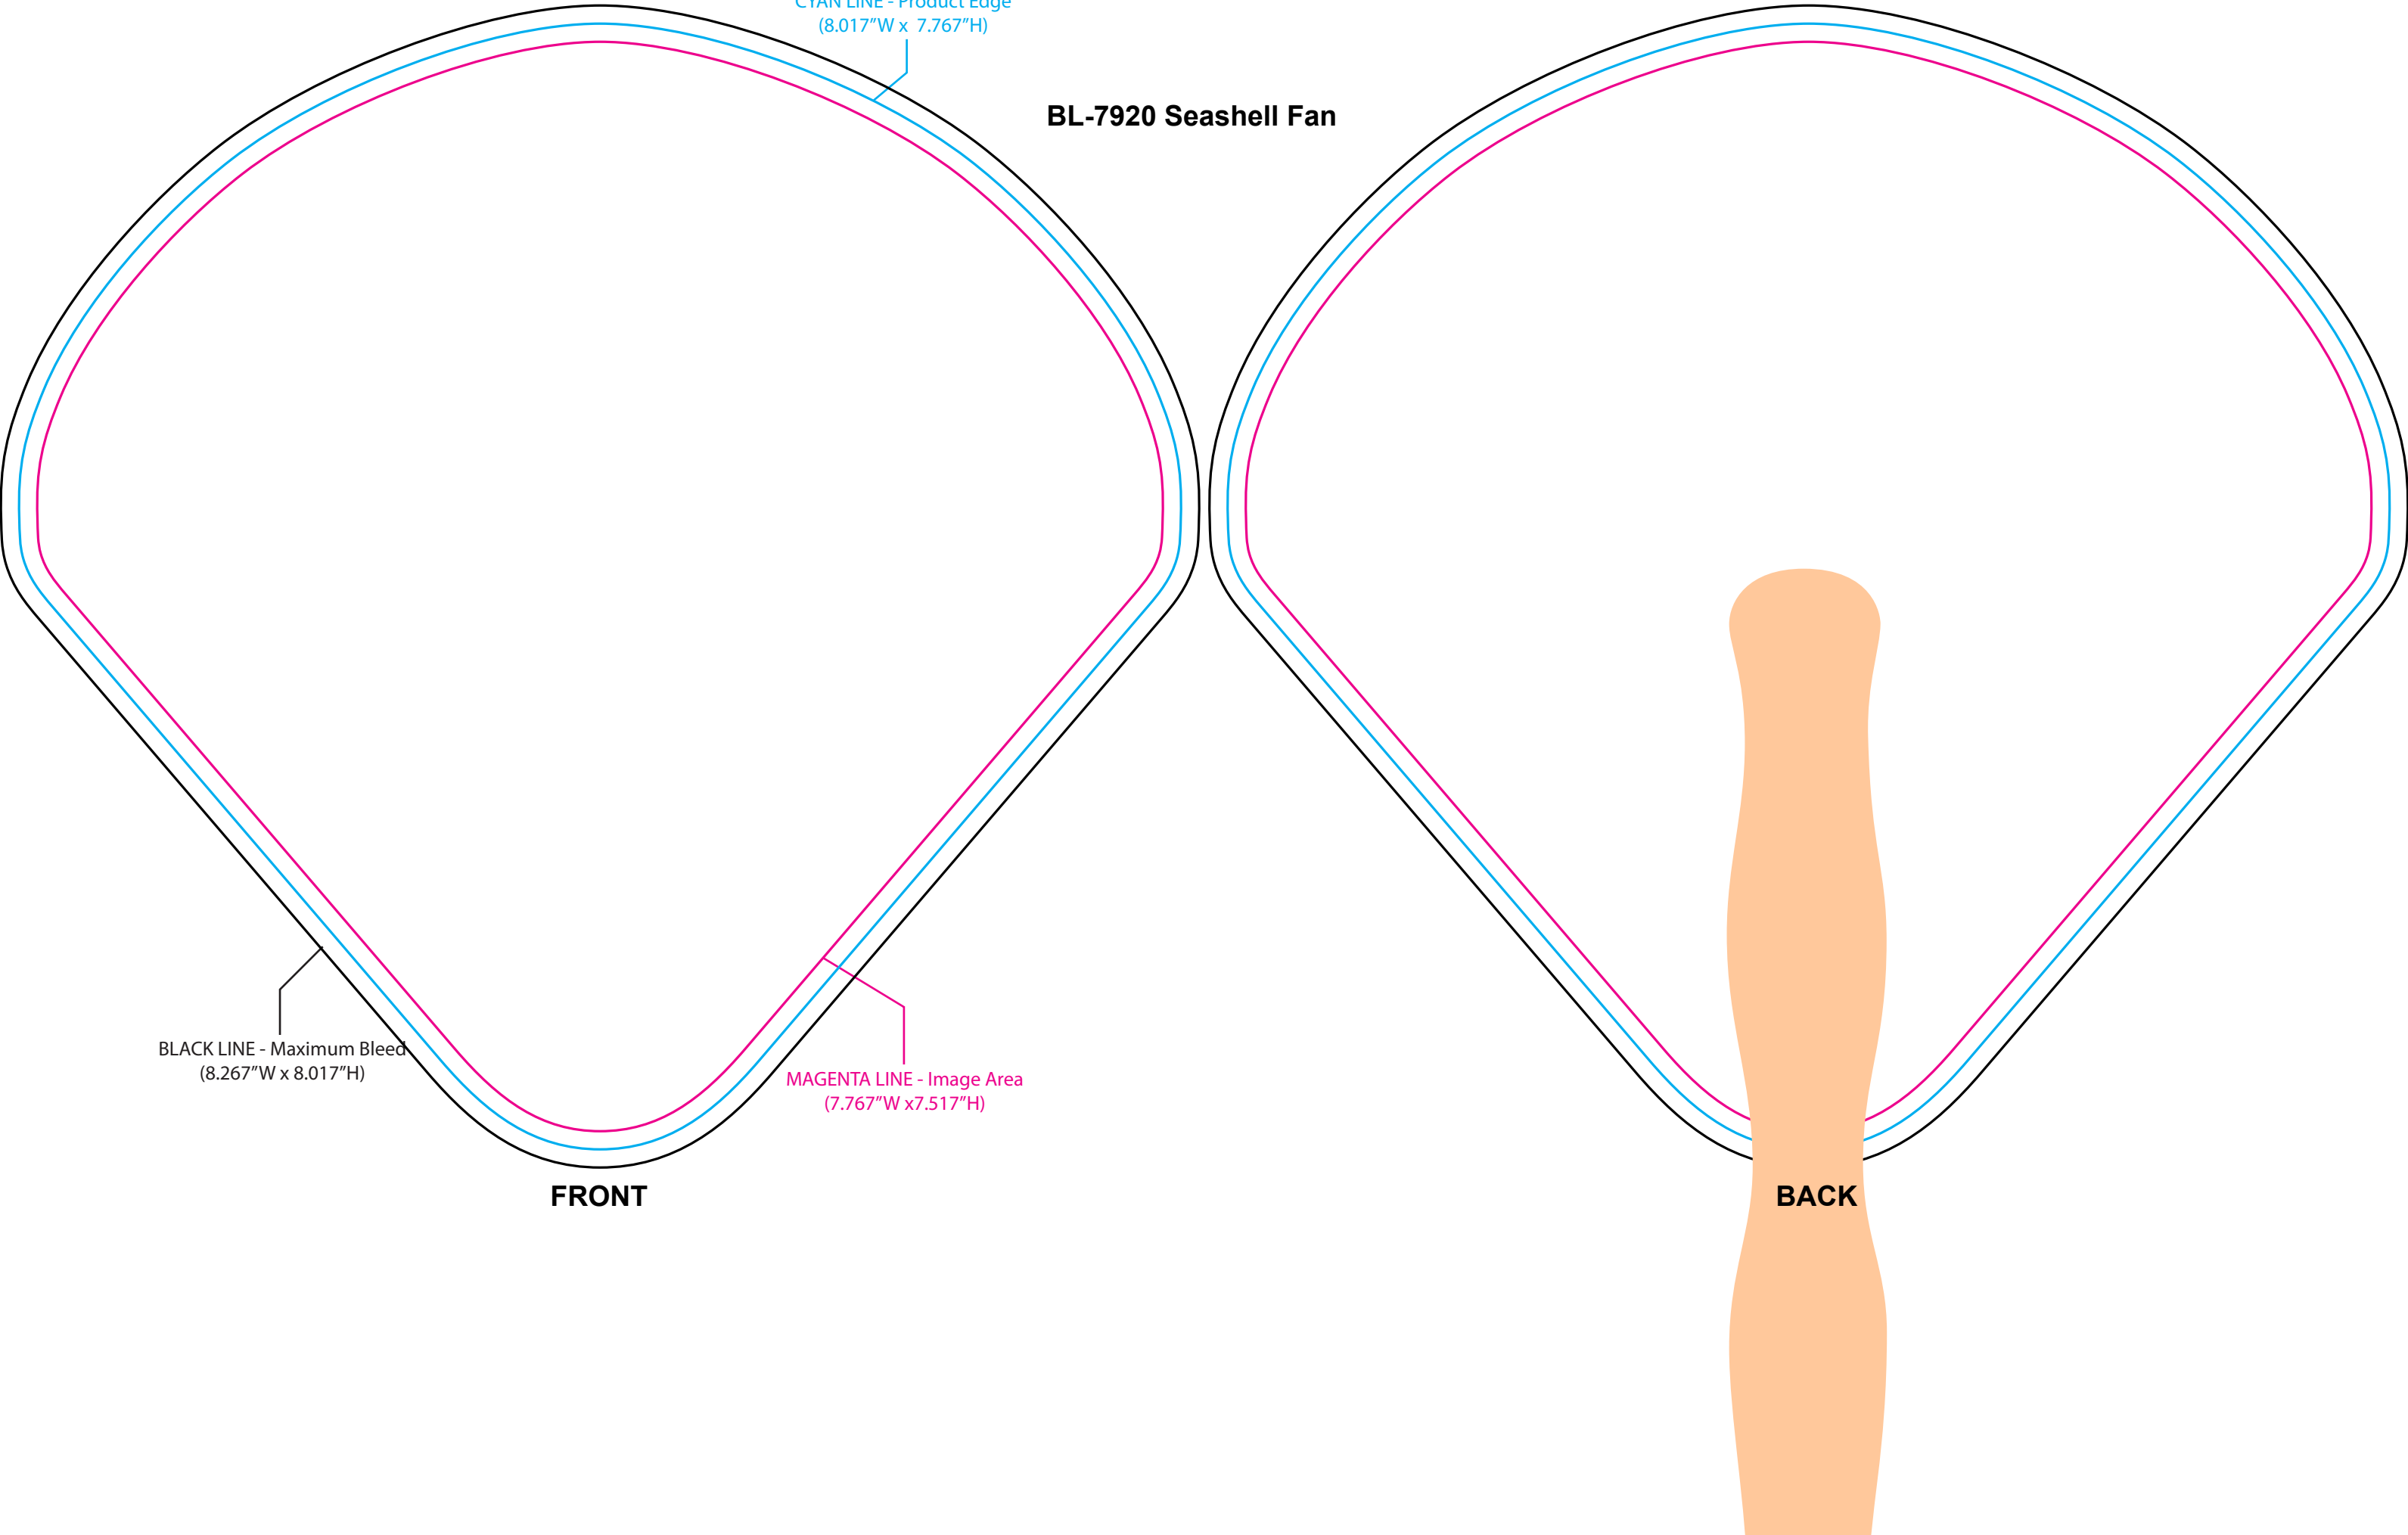

BL-7920 Seashell Fan

CYAN LINE - Product Edge
(8.017\"W x 7.767\"H)

BLACK LINE - Maximum Bleed
(8.267\"W x 8.017\"H)

MAGENTA LINE - Image Area
(7.767\"W x 7.517\"H)

FRONT

BACK