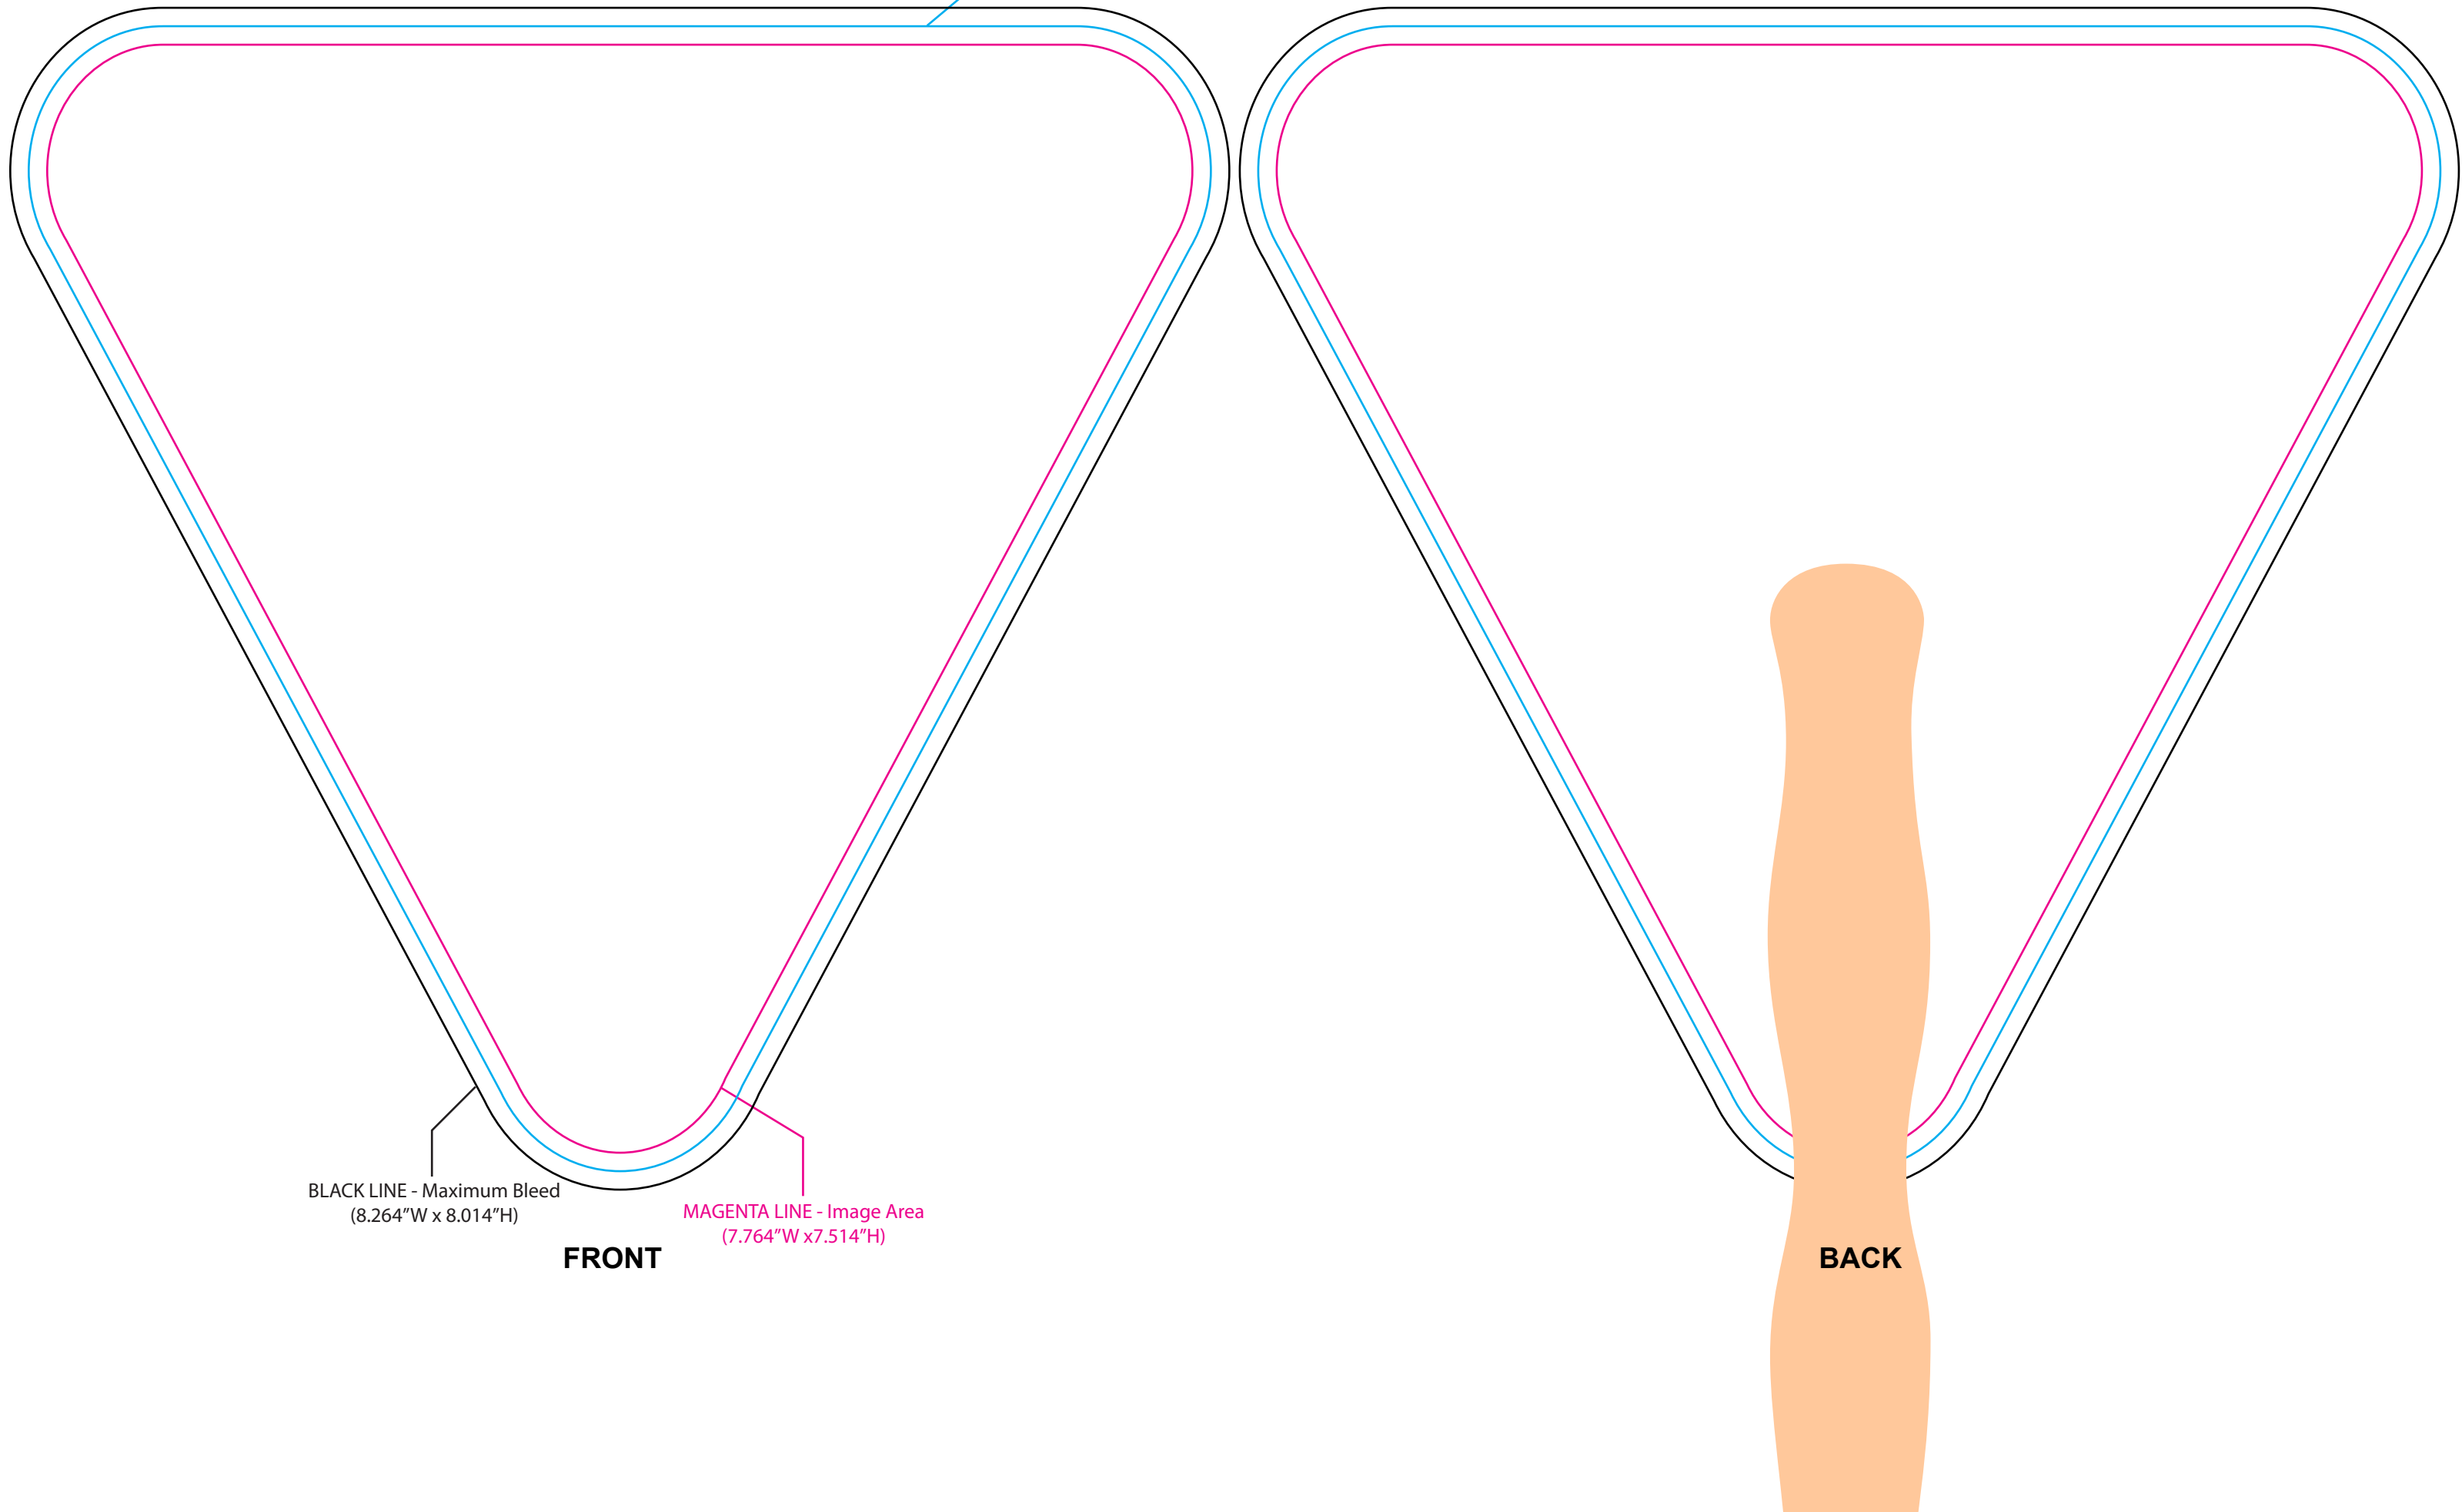

# BL-7922 Triangle Fan

CYAN LINE - Product Edge  
(8.014"W x 7.764"H)

BLACK LINE - Maximum Bleed  
(8.264"W x 8.014"H)

MAGENTA LINE - Image Area  
(7.764"W x 7.514"H)

**FRONT**

**BACK**