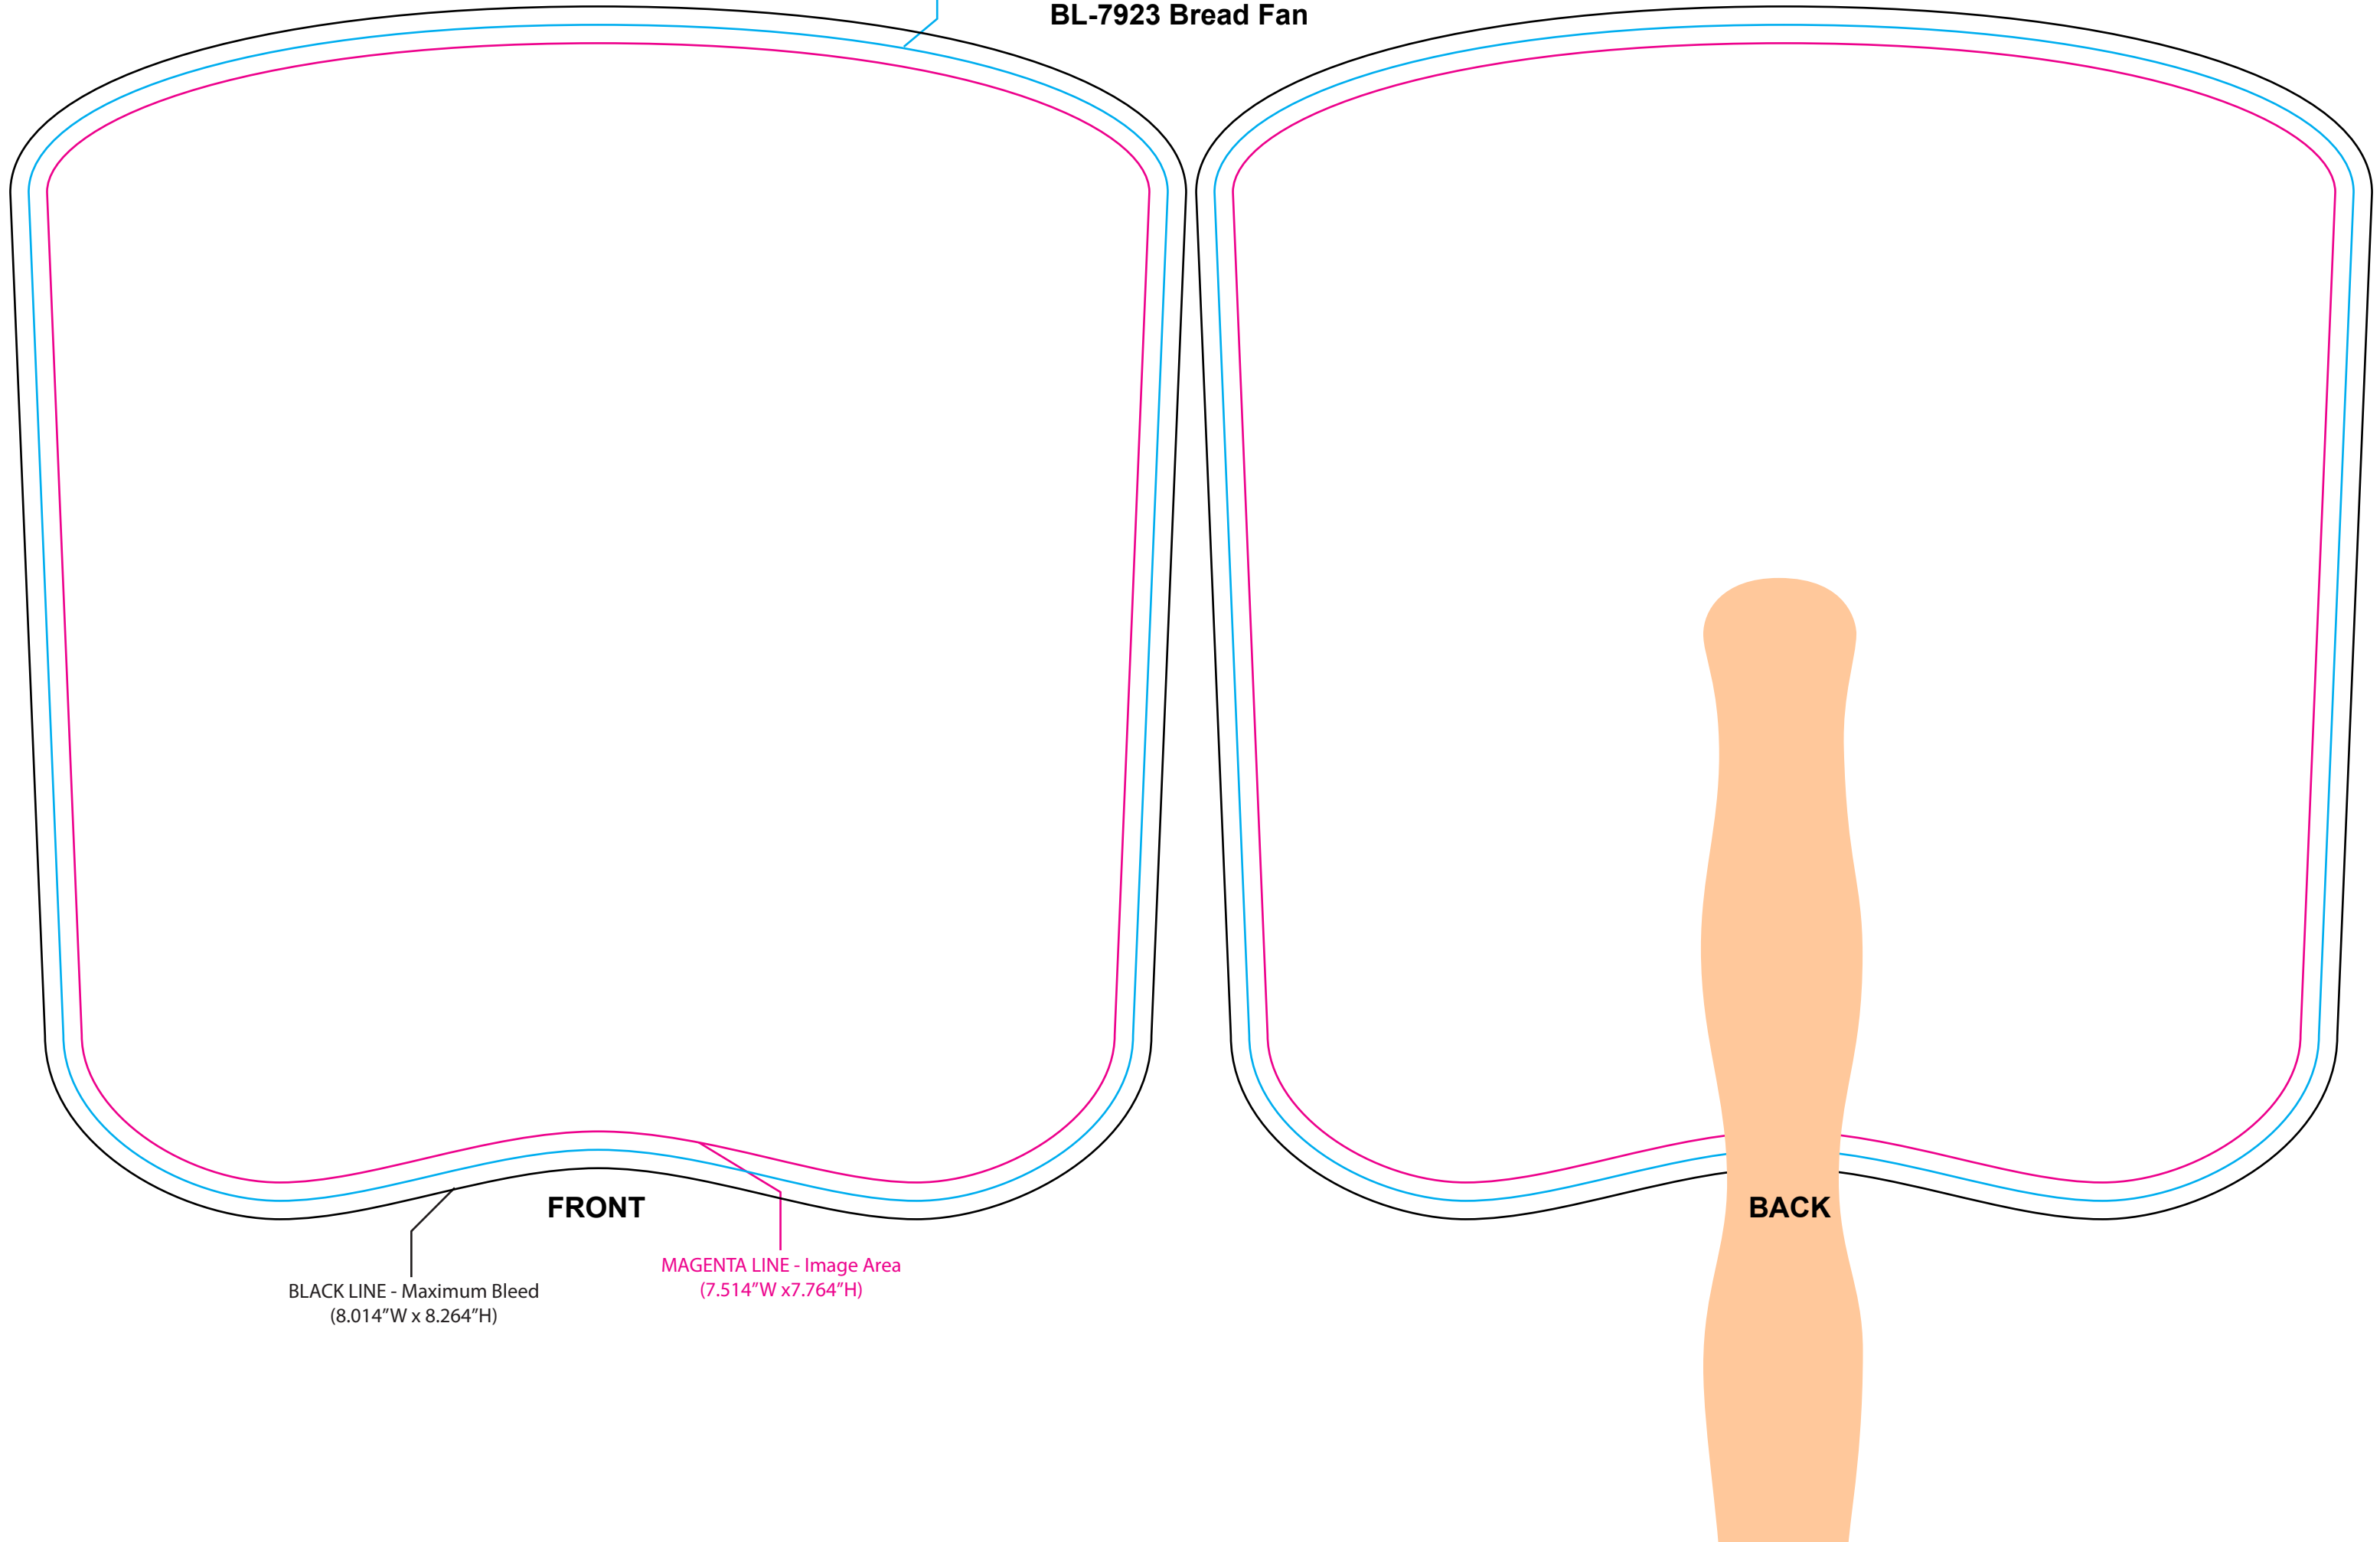

# BL-7923 Bread Fan

CYAN LINE - Product Edge  
(7.764"W x 8.014"H)

**FRONT**

**BACK**

BLACK LINE - Maximum Bleed  
(8.014"W x 8.264"H)

MAGENTA LINE - Image Area  
(7.514"W x 7.764"H)