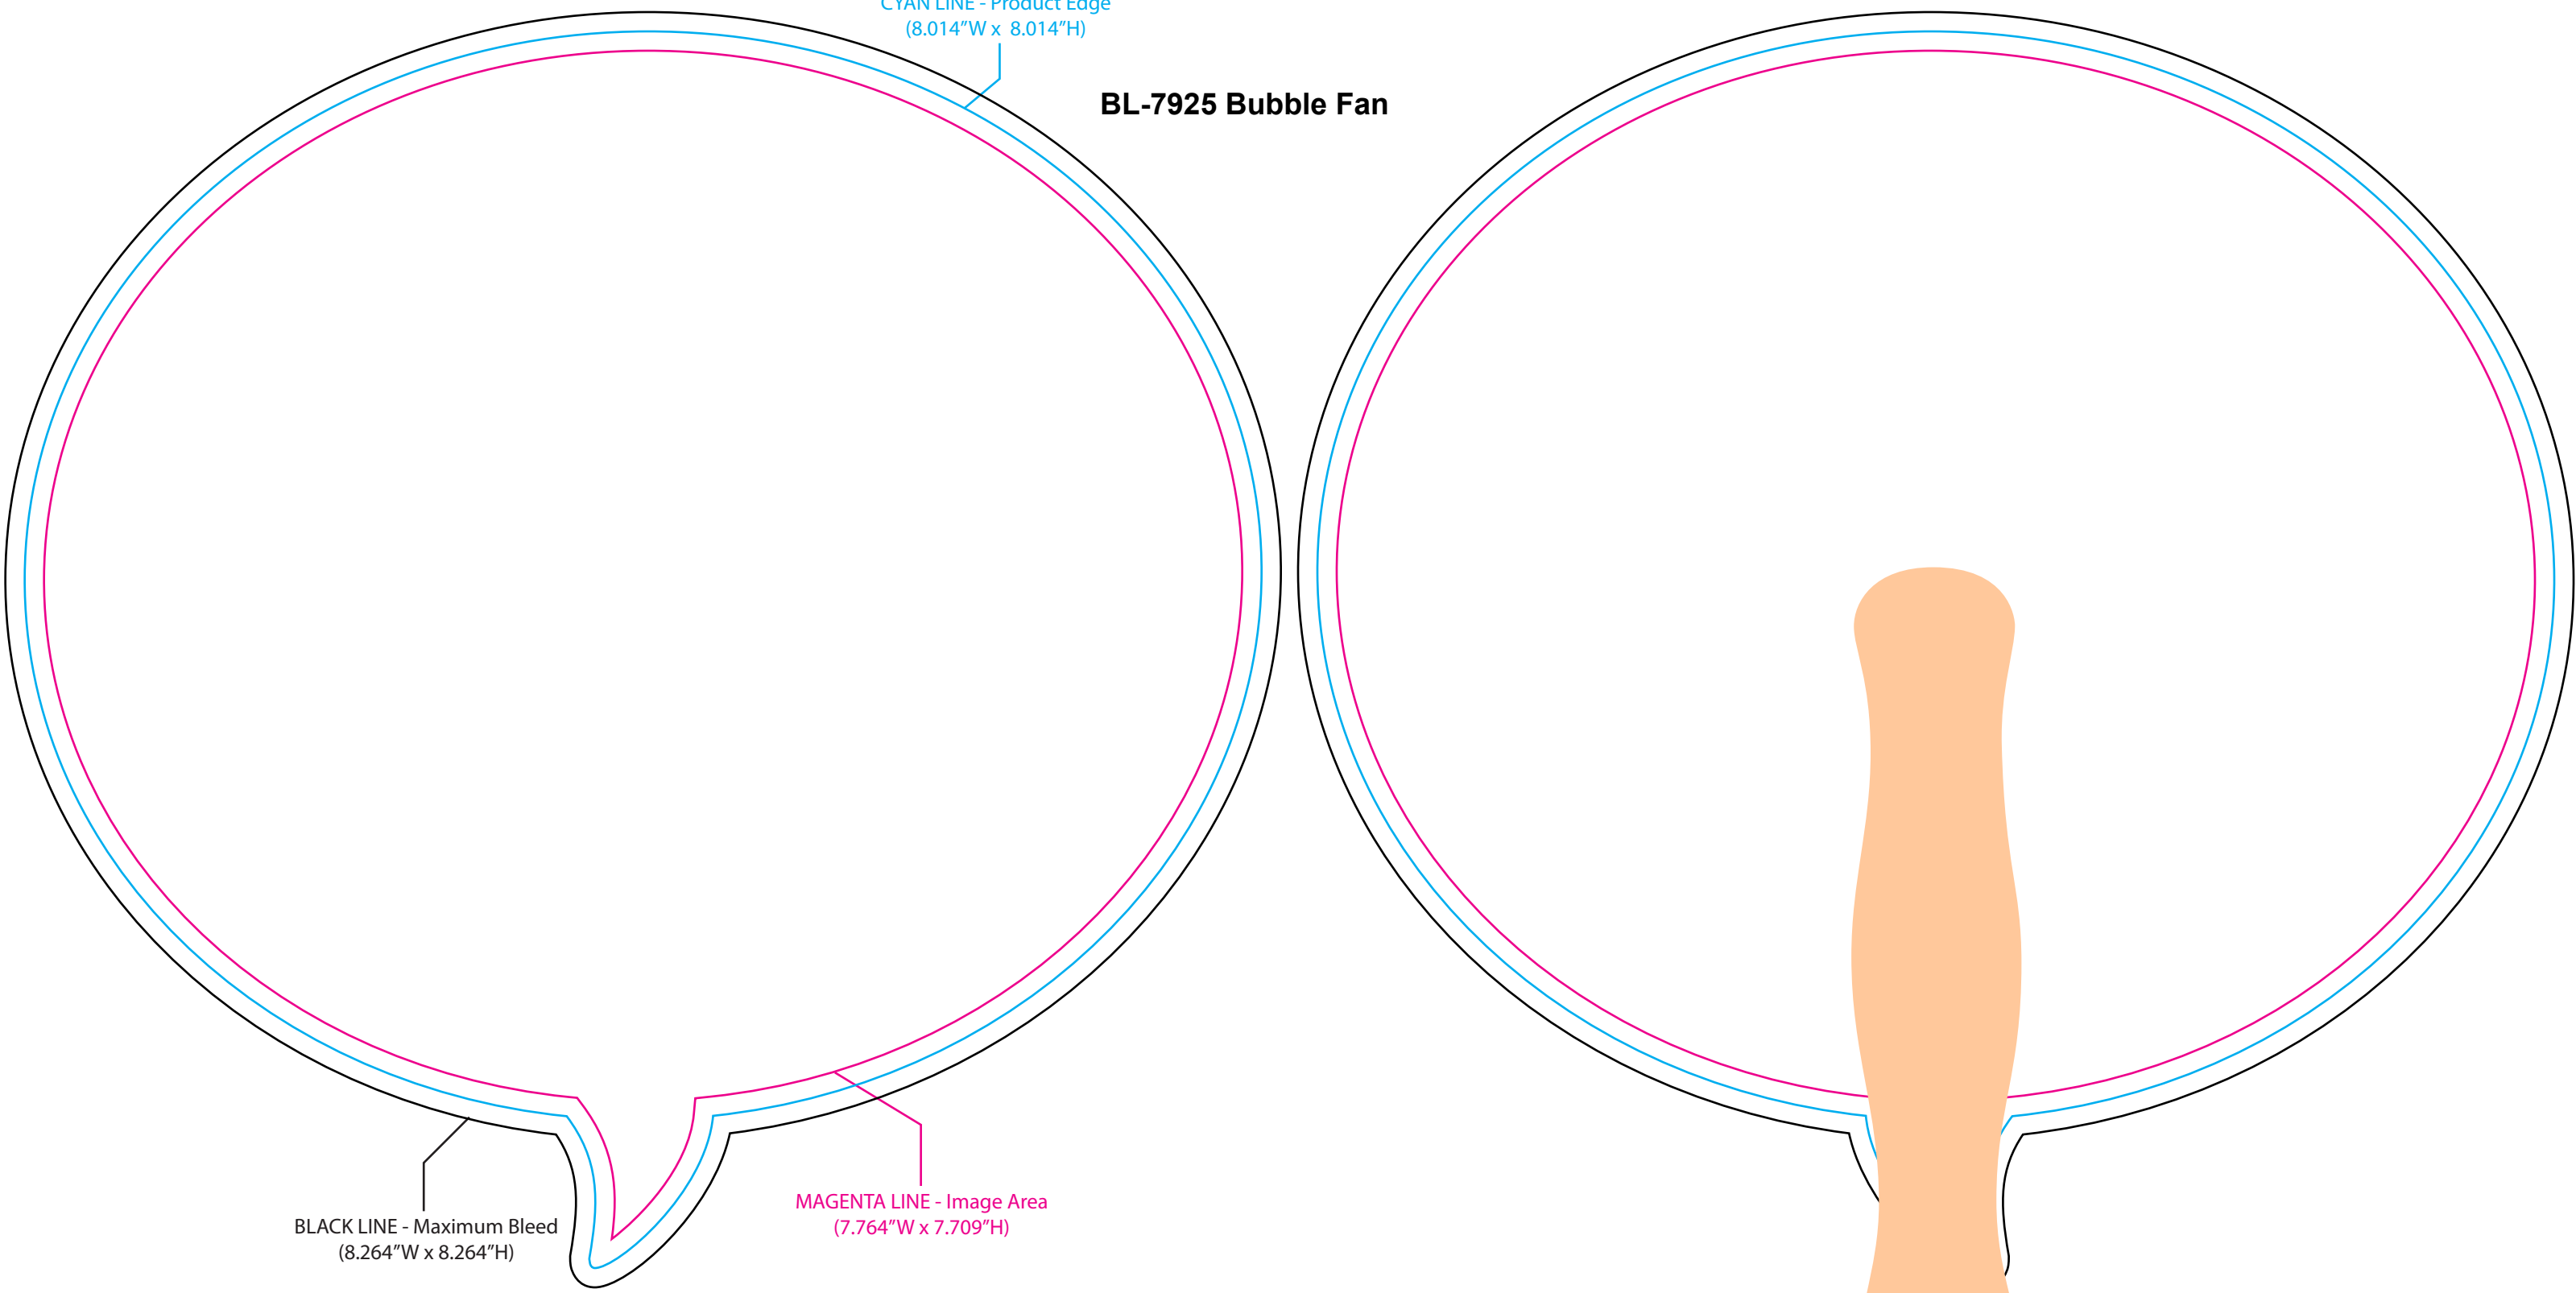

CYAN LINE - Product Edge
(8.014"W x 8.014"H)

BL-7925 Bubble Fan

BLACK LINE - Maximum Bleed
(8.264"W x 8.264"H)

MAGENTA LINE - Image Area
(7.764"W x 7.709"H)

FRONT

BACK