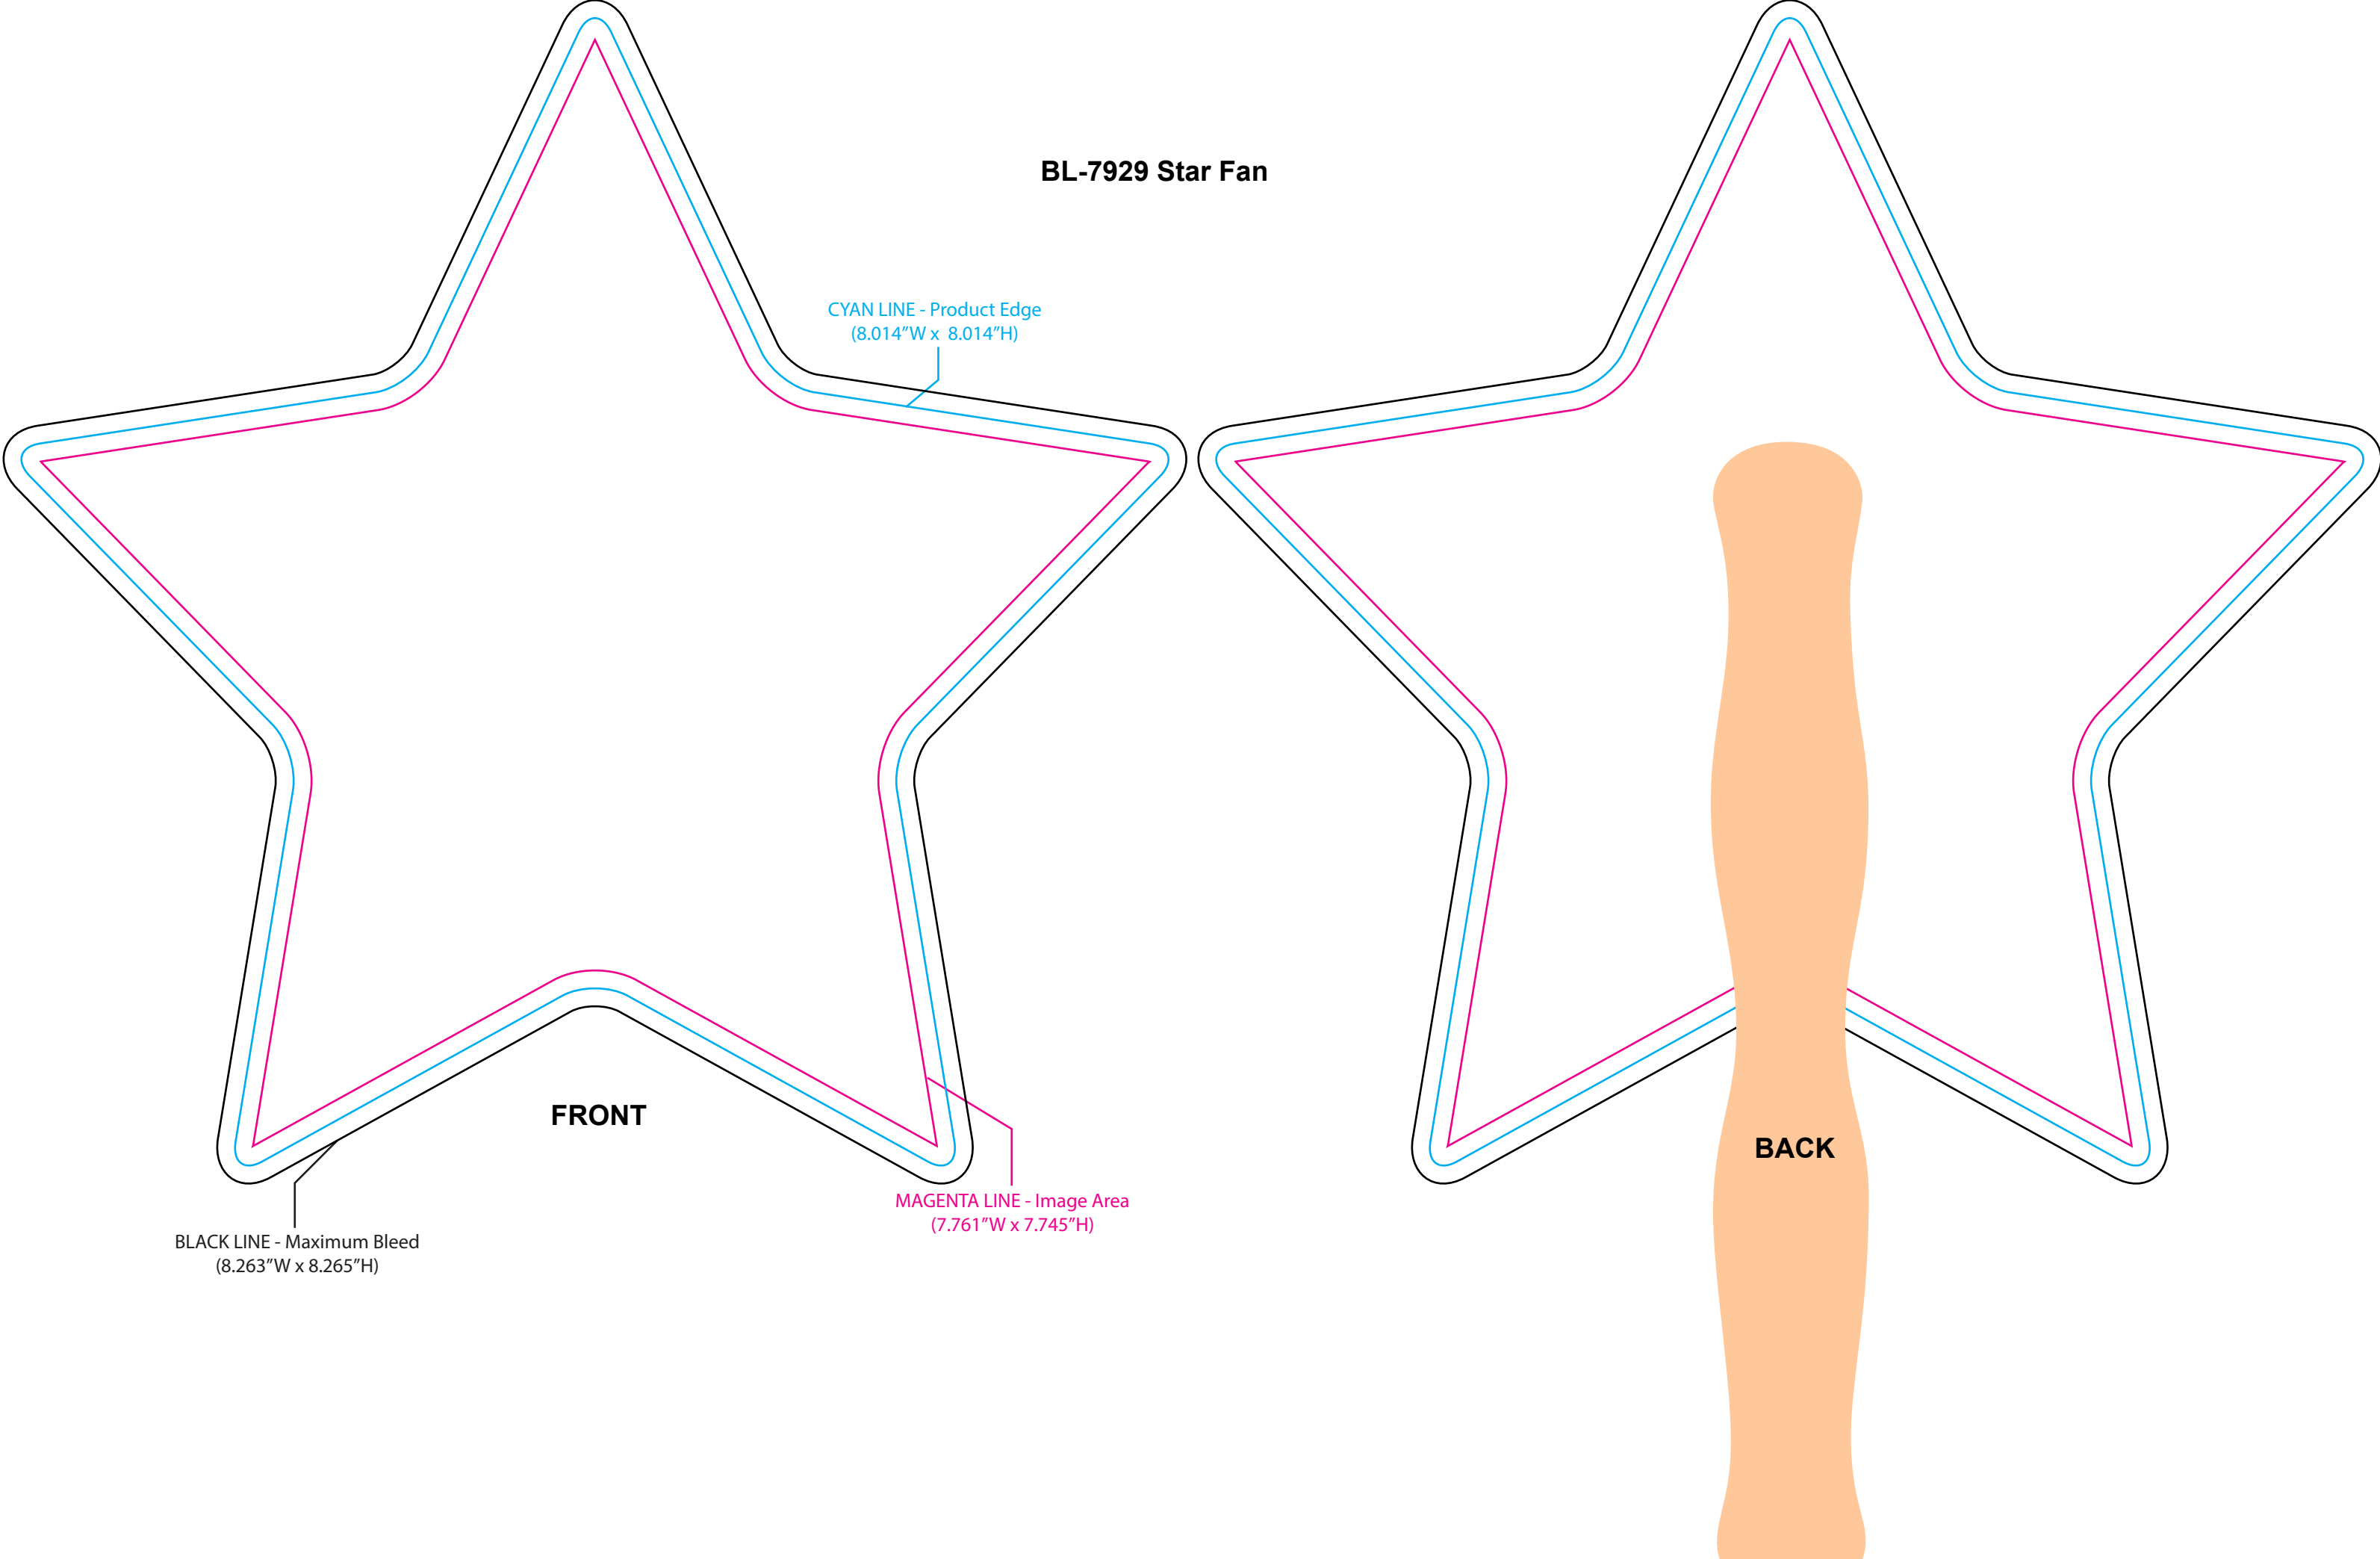

BL-7929 Star Fan

FRONT

BACK

CYAN LINE - Product Edge
(8.014"W x 8.014"H)

MAGENTA LINE - Image Area
(7.761"W x 7.745"H)

BLACK LINE - Maximum Bleed
(8.263"W x 8.265"H)