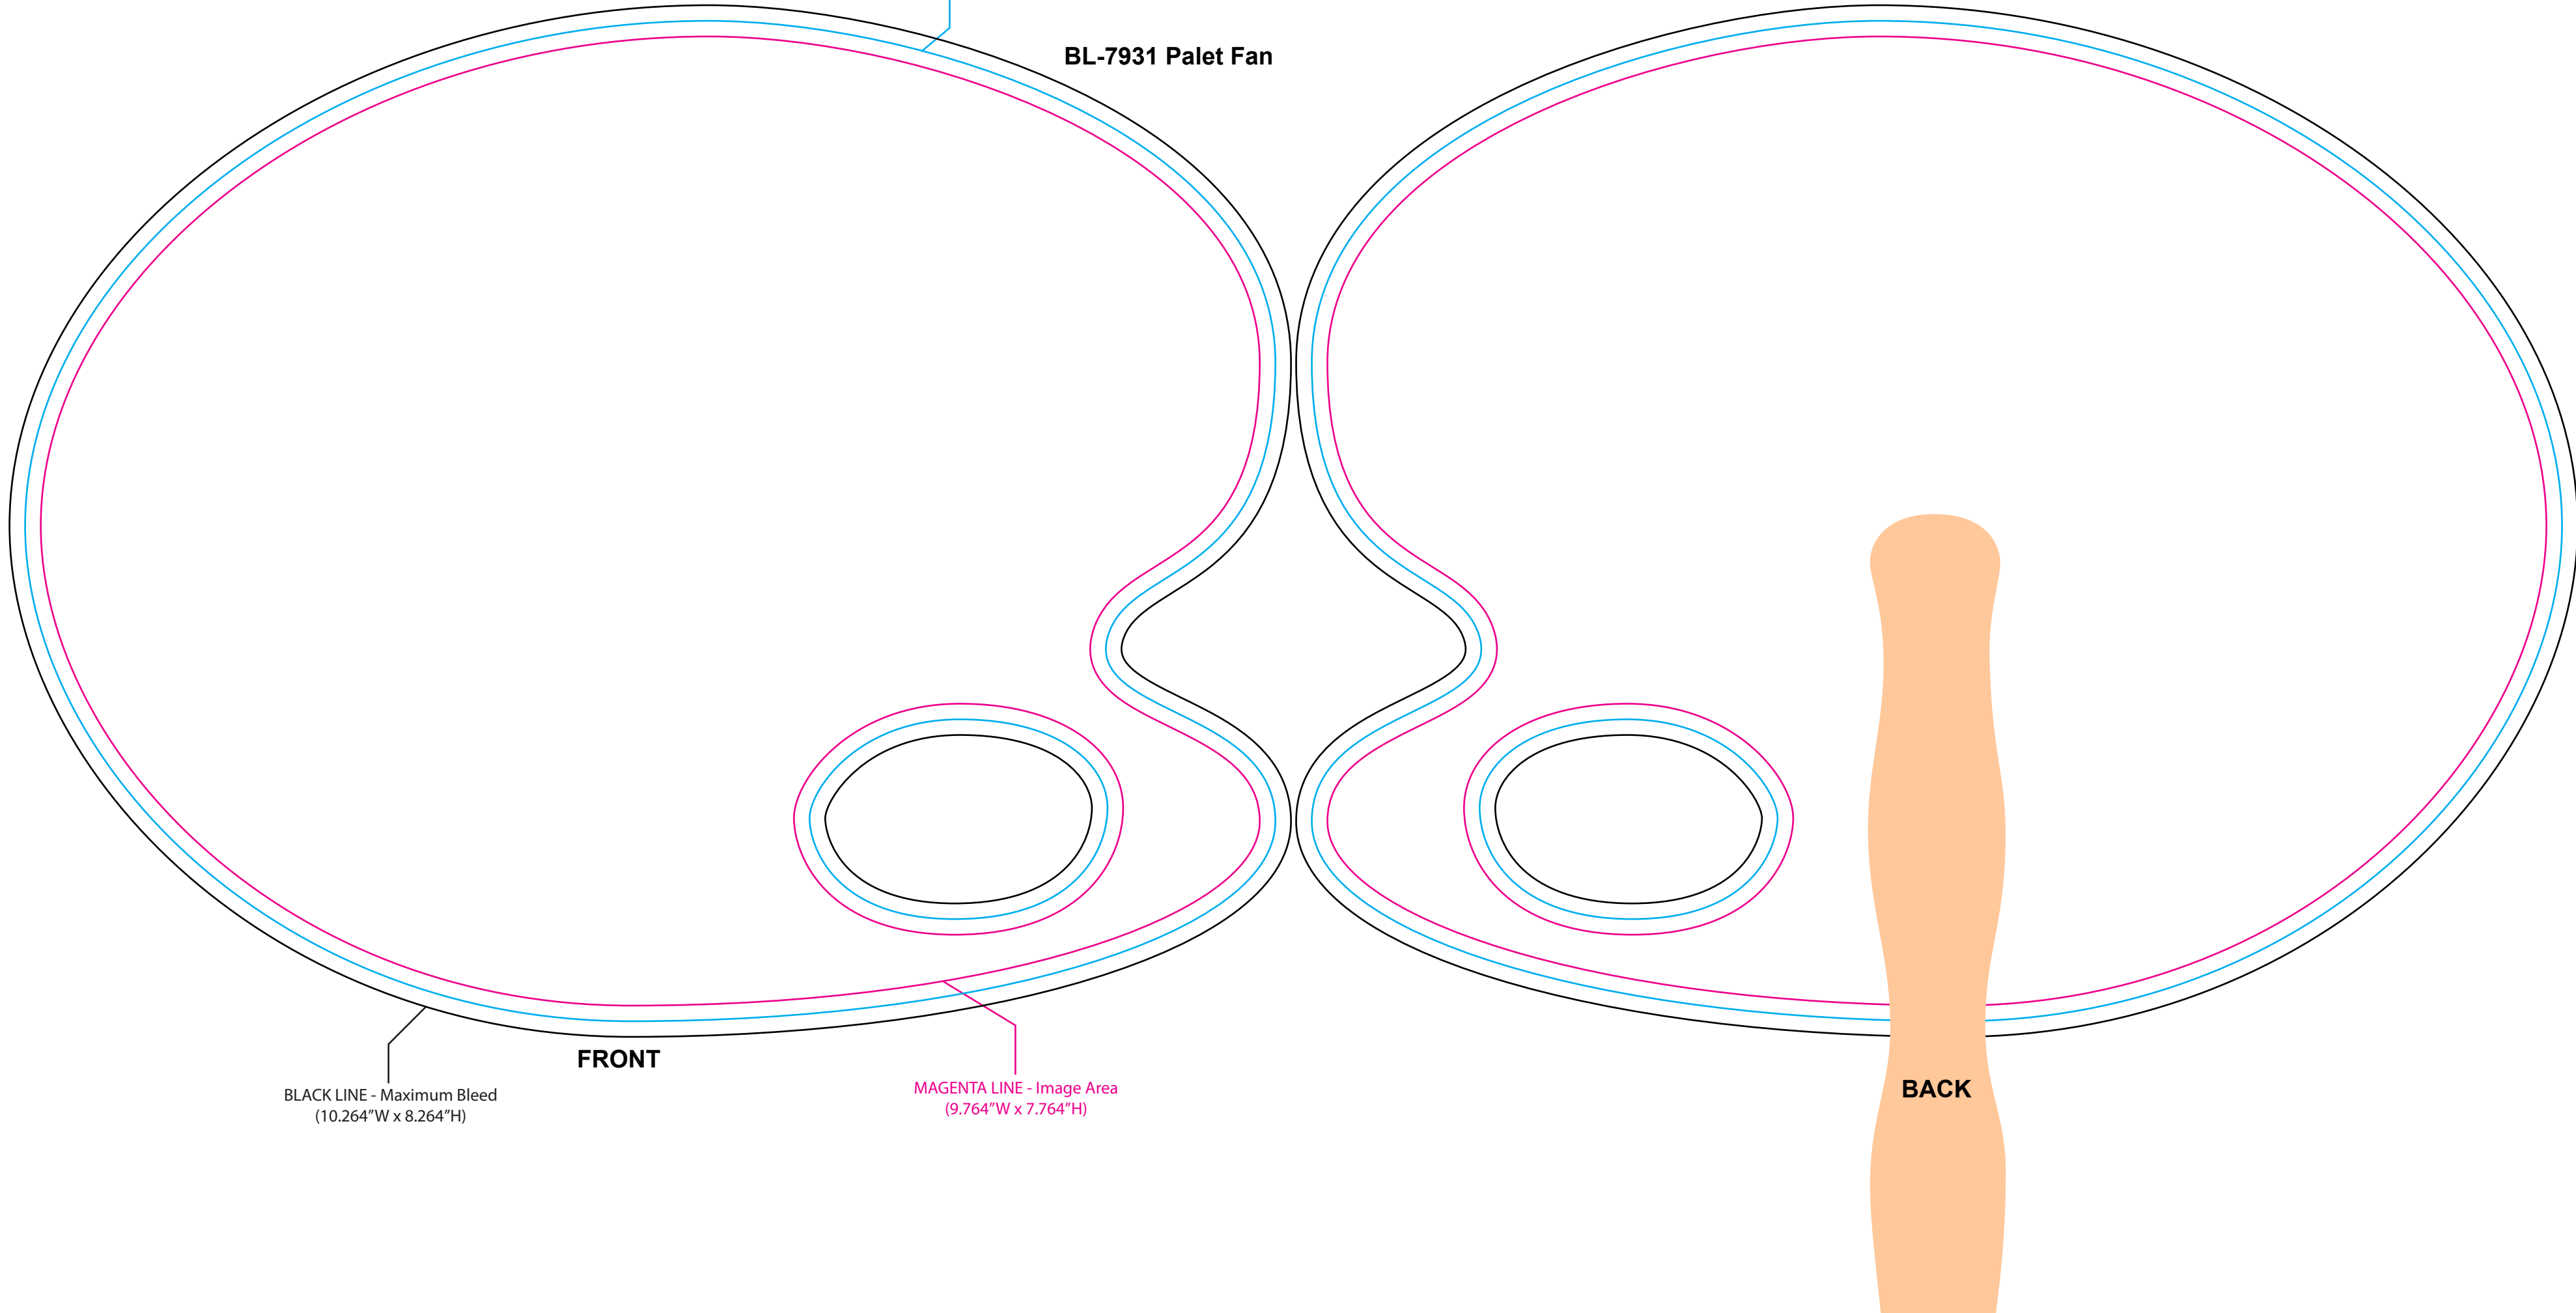

BL-7931 Palet Fan

CYAN LINE - Product Edge
(10.014"W x 8.014"H)

BLACK LINE - Maximum Bleed
(10.264"W x 8.264"H)

MAGENTA LINE - Image Area
(9.764"W x 7.764"H)

FRONT

BACK