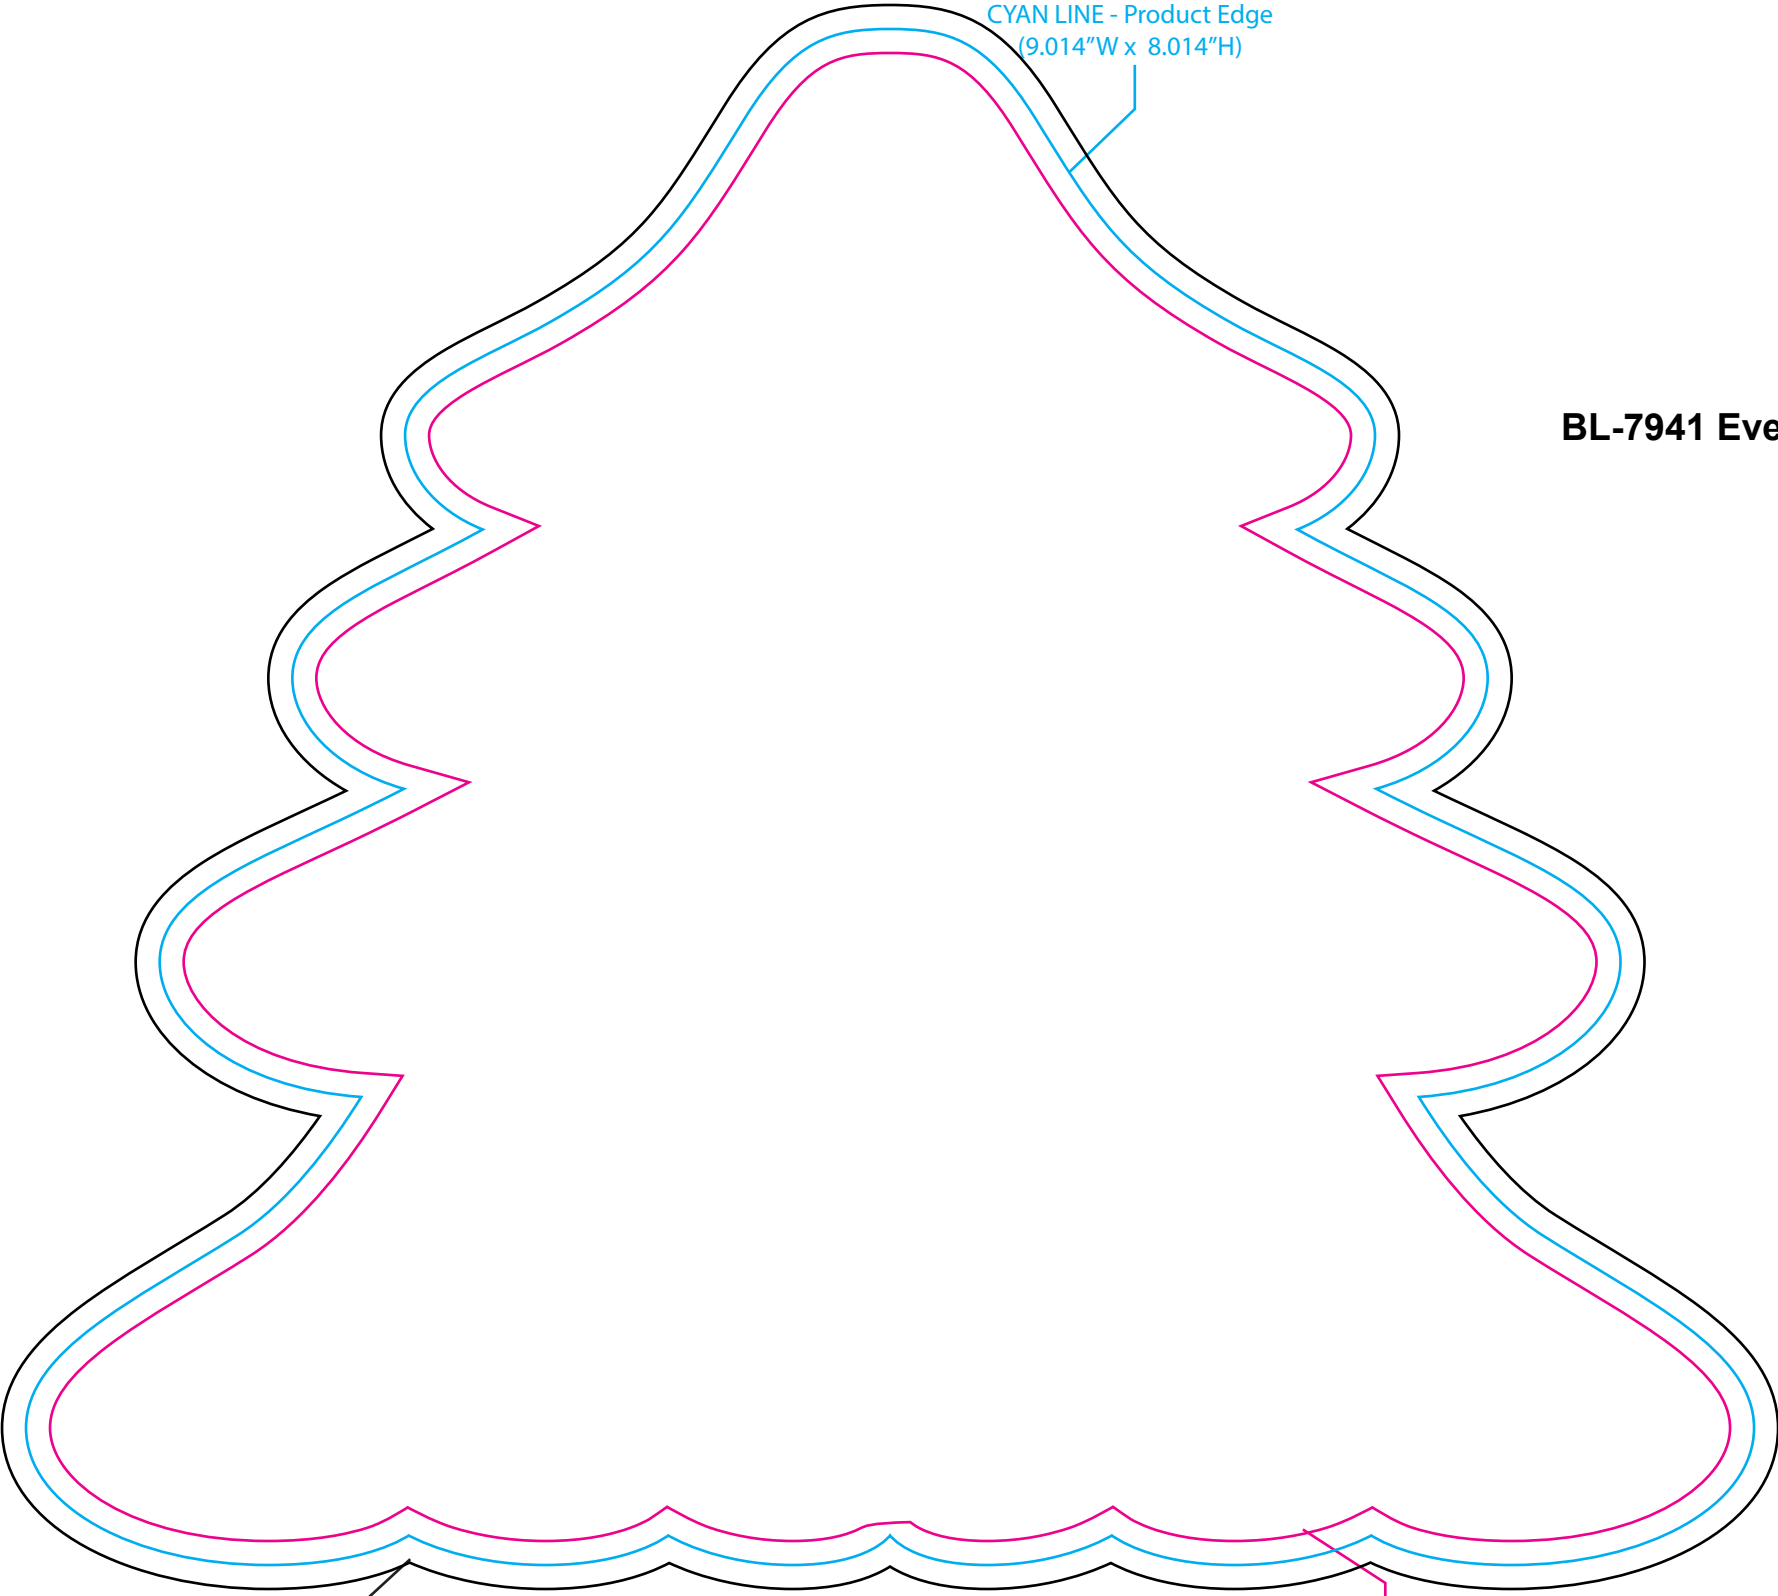

BL-7941 Evergreen Fan

CYAN LINE - Product Edge
(9.014"W x 8.014"H)

FRONT

BLACK LINE - Maximum Bleed
(9.264"W x 8.264"H)

MAGENTA LINE - Image Area
(8.764"W x 7.764"H)

BLACK