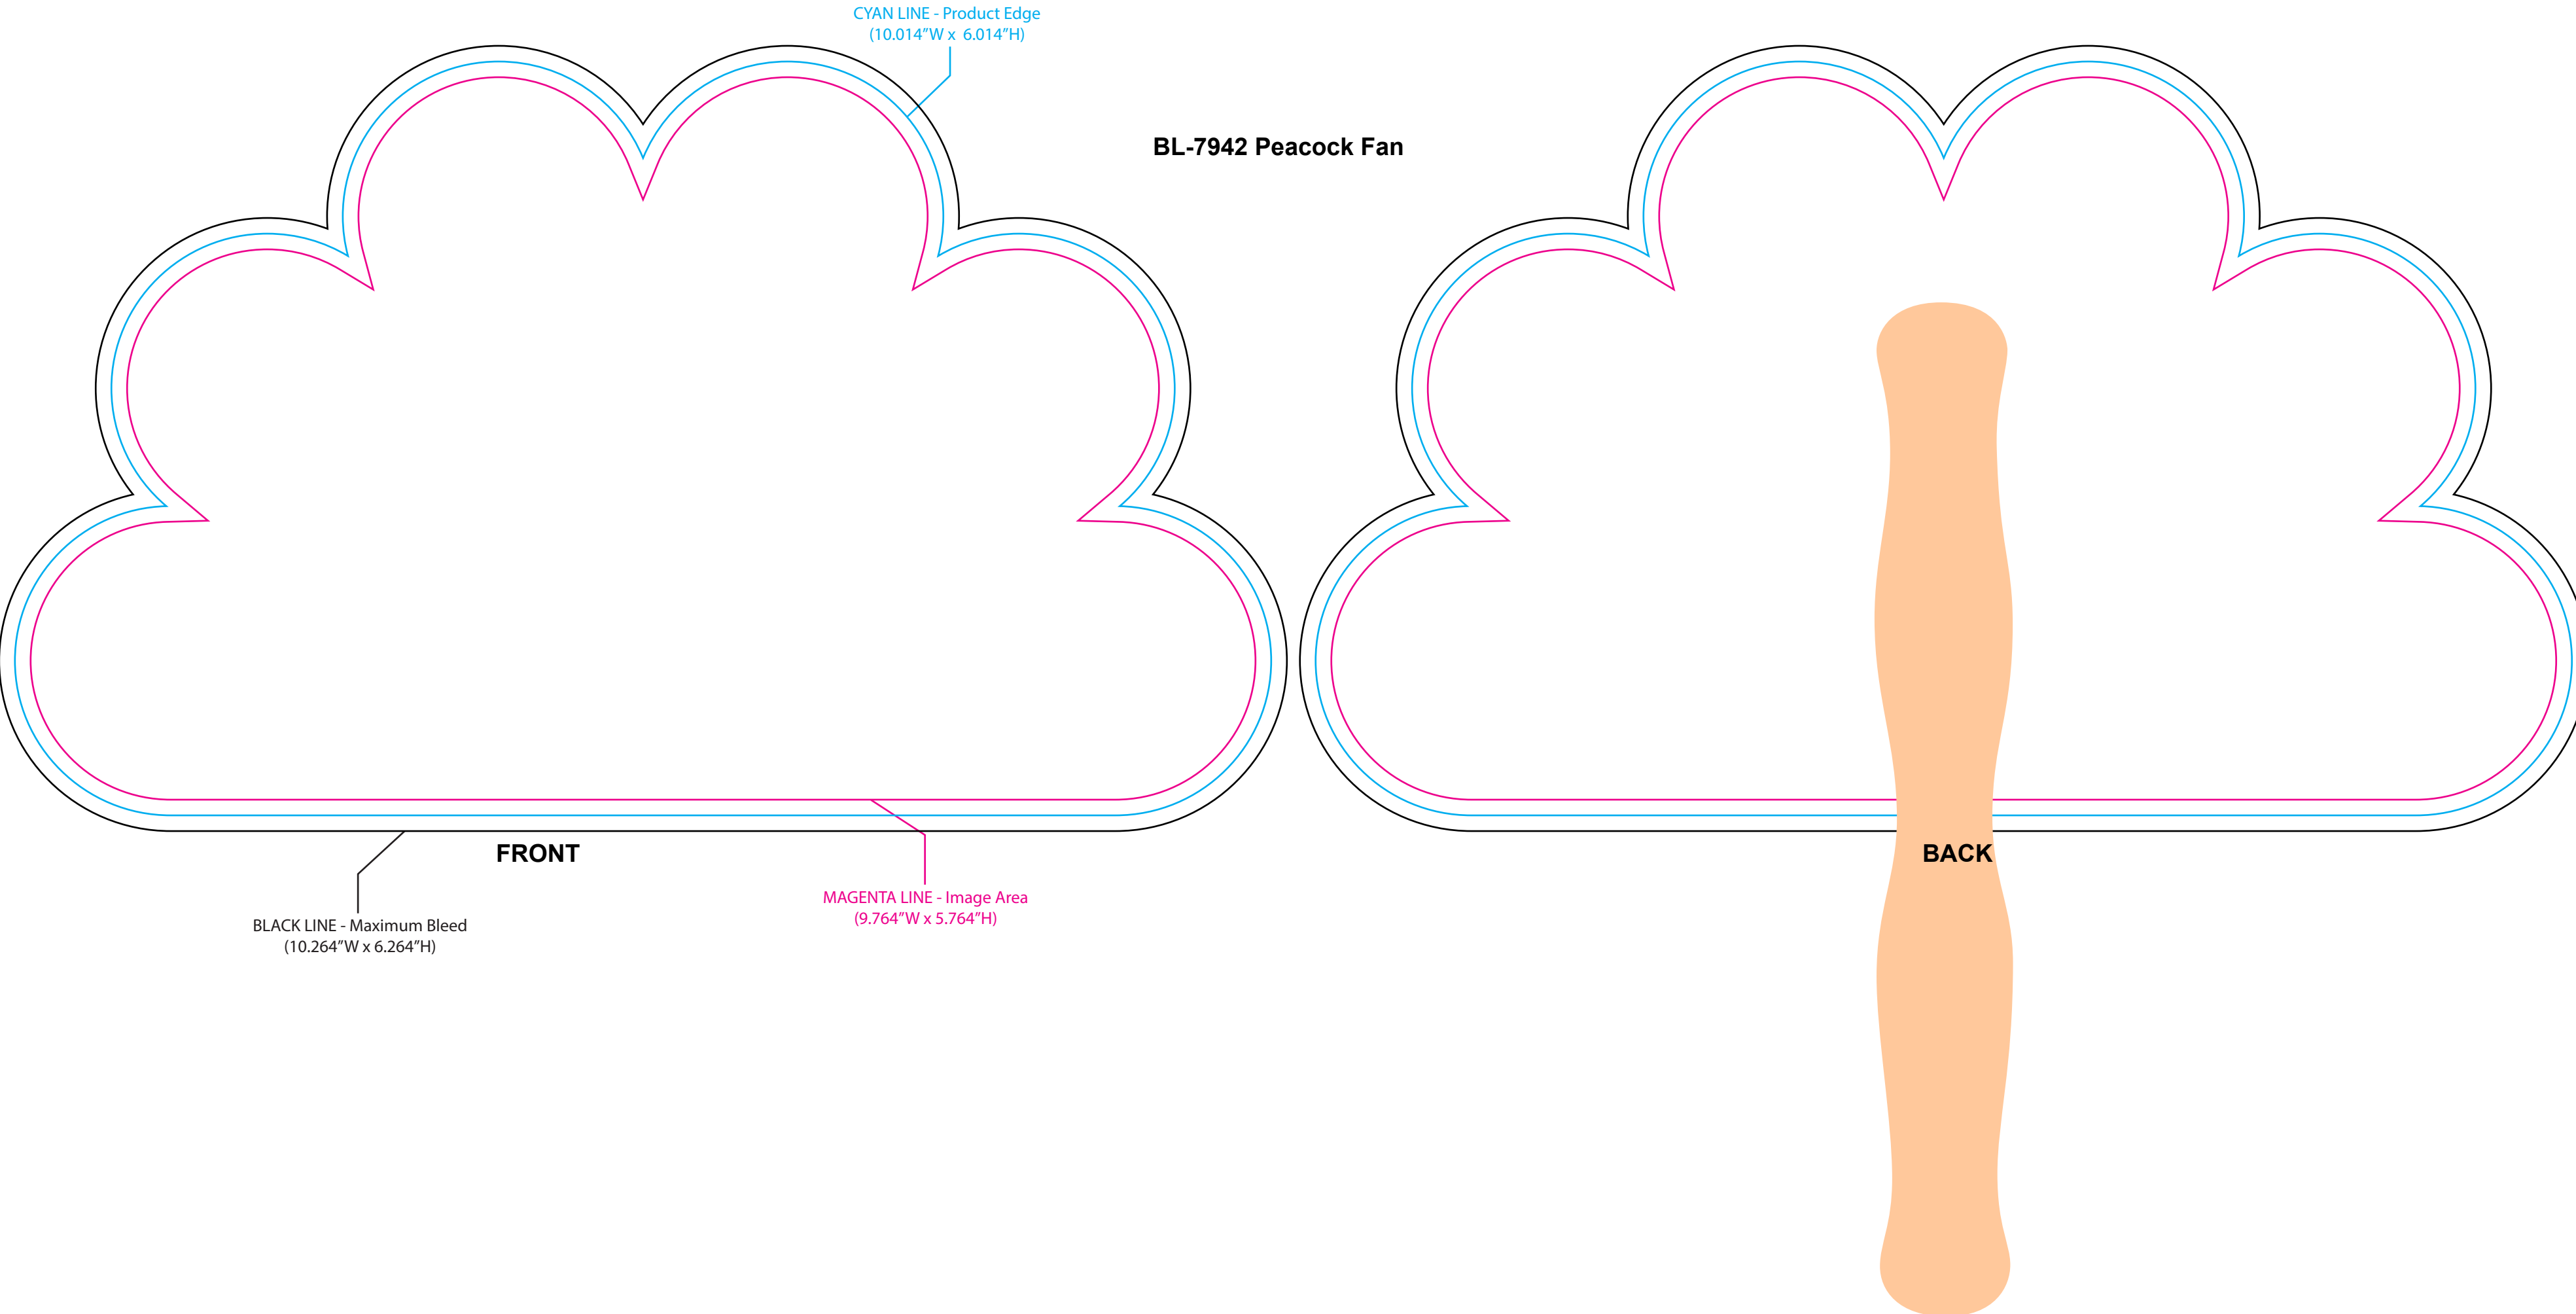

BL-7942 Peacock Fan

CYAN LINE - Product Edge
(10.014"W x 6.014"H)

BLACK LINE - Maximum Bleed
(10.264"W x 6.264"H)

MAGENTA LINE - Image Area
(9.764"W x 5.764"H)

FRONT

BACK