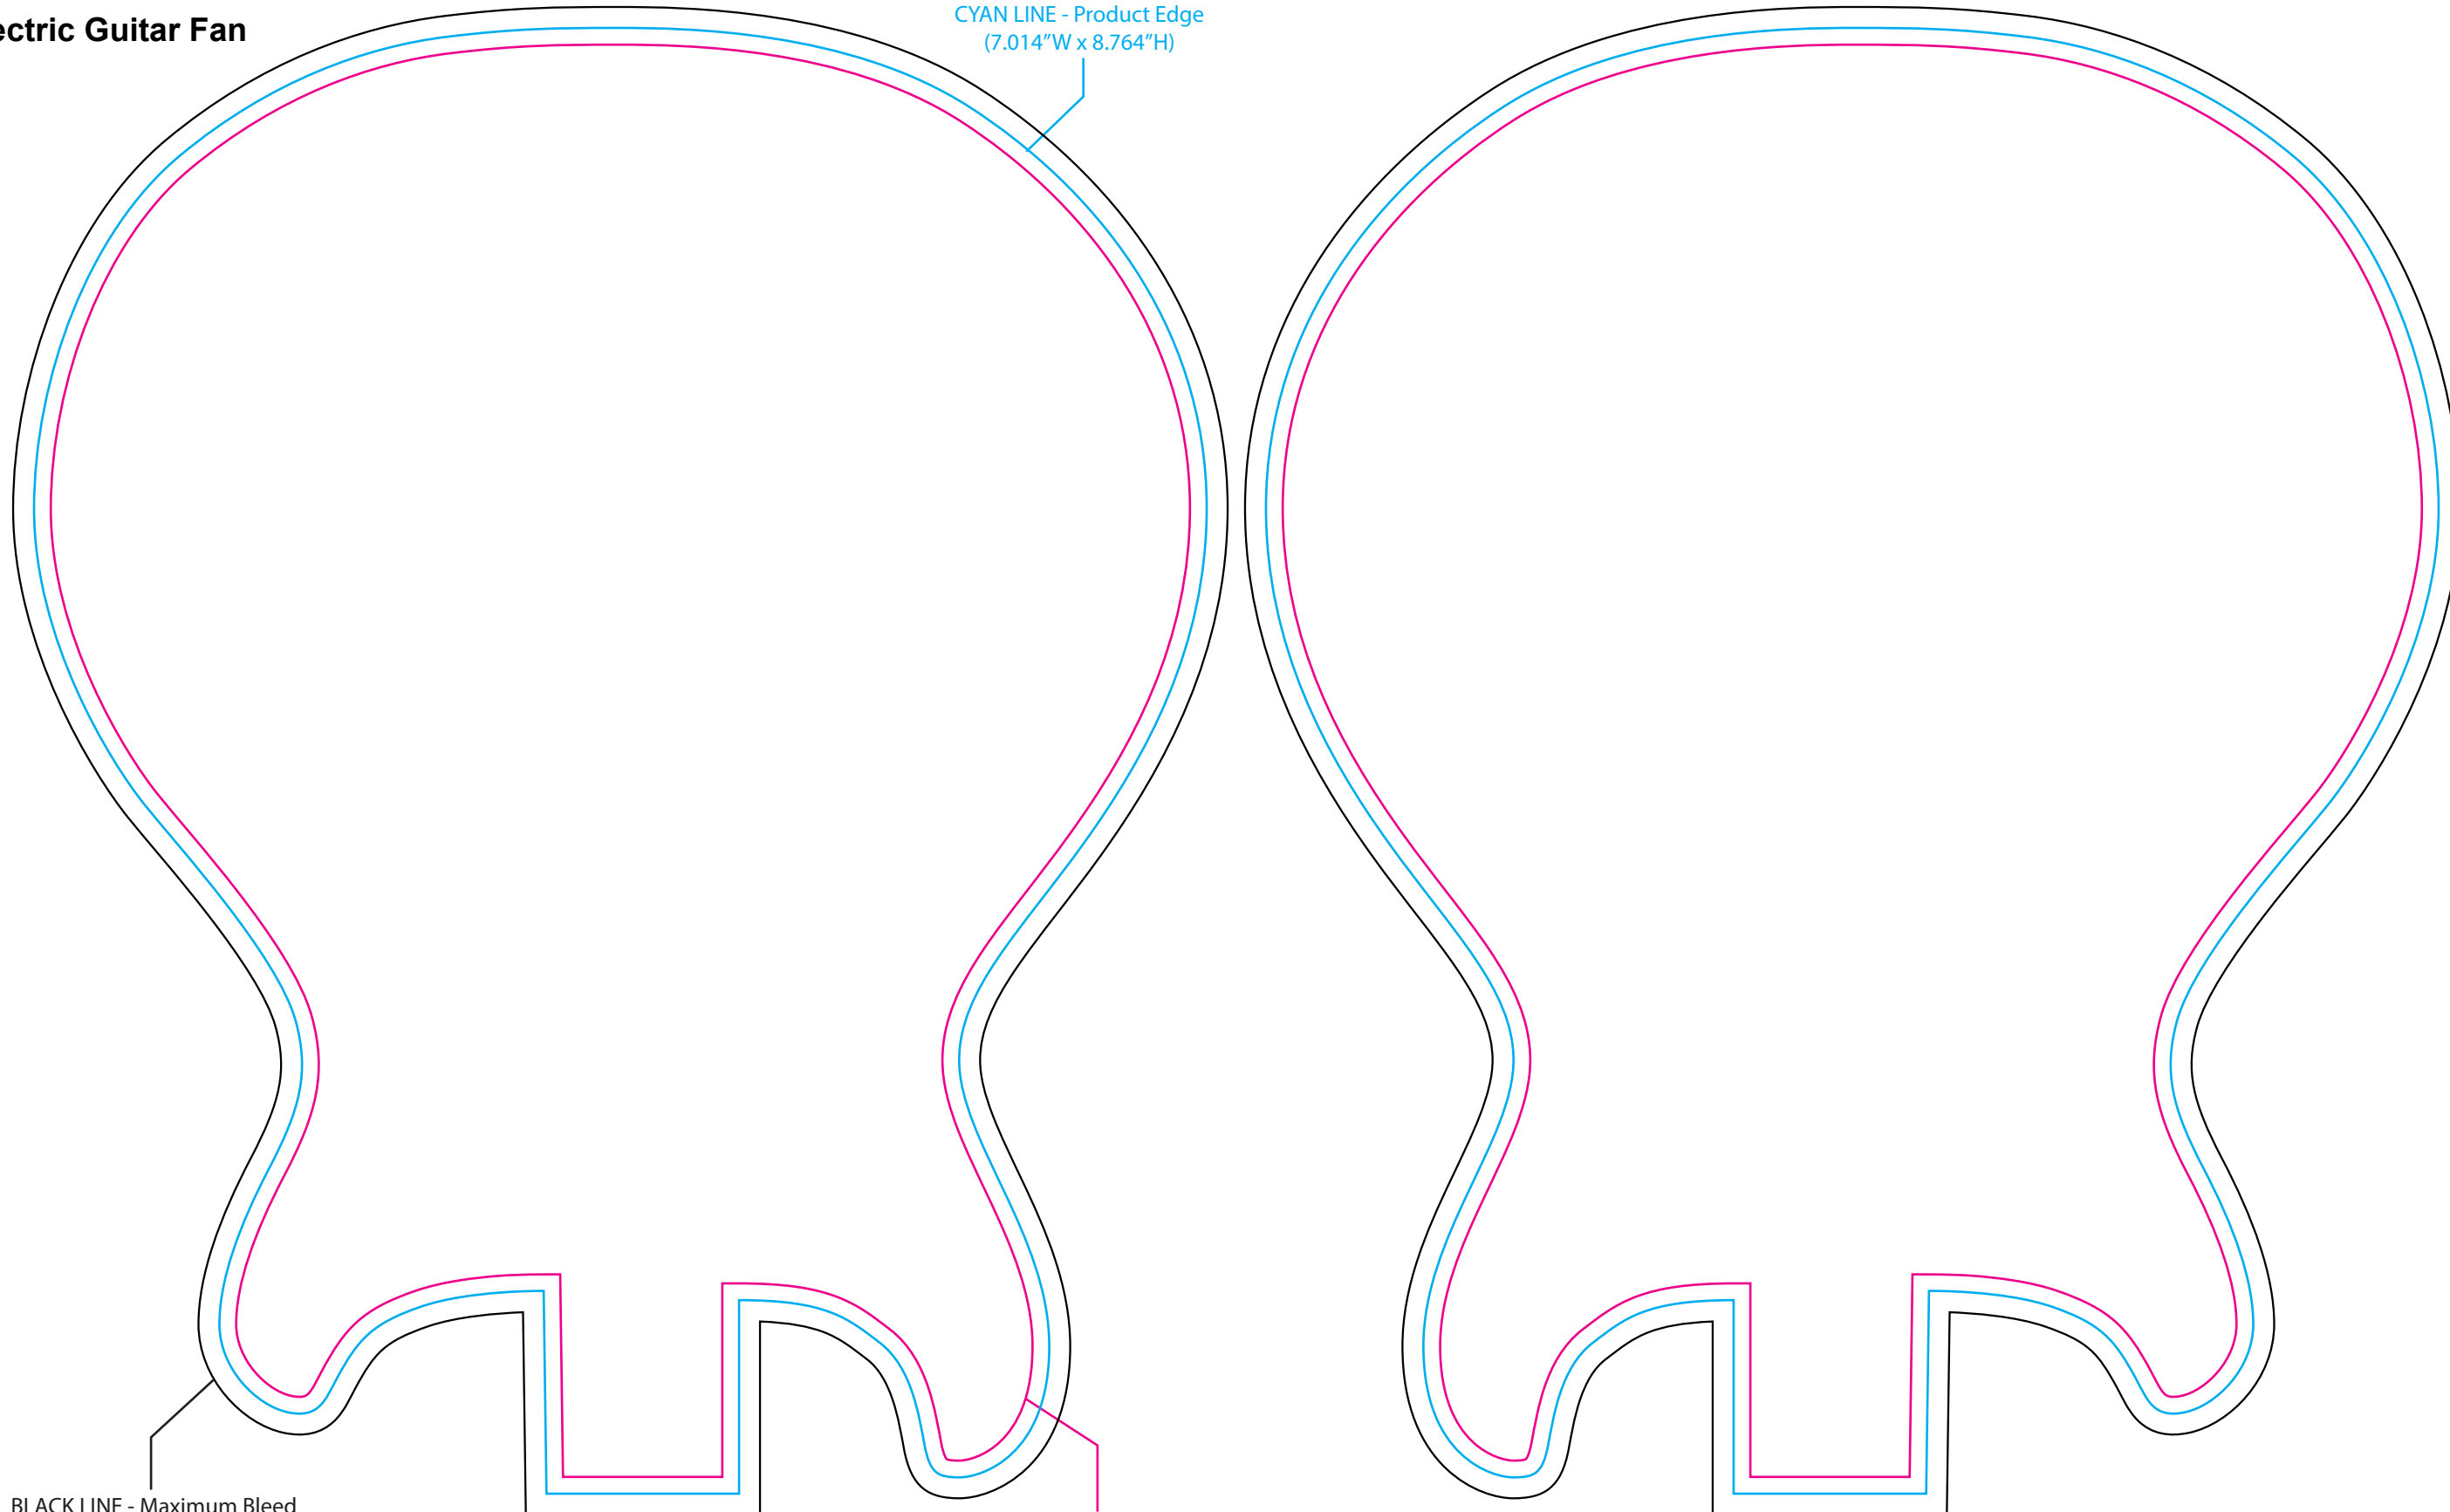

BL-7949-F2 Electric Guitar Fan

CYAN LINE - Product Edge
(7.014"W x 8.764"H)

BLACK LINE - Maximum Bleed
(7.262"W x 9.012"H)

FRONT

MAGENTA LINE - Image Area
(6.814"W x 8.564"H)

BACK