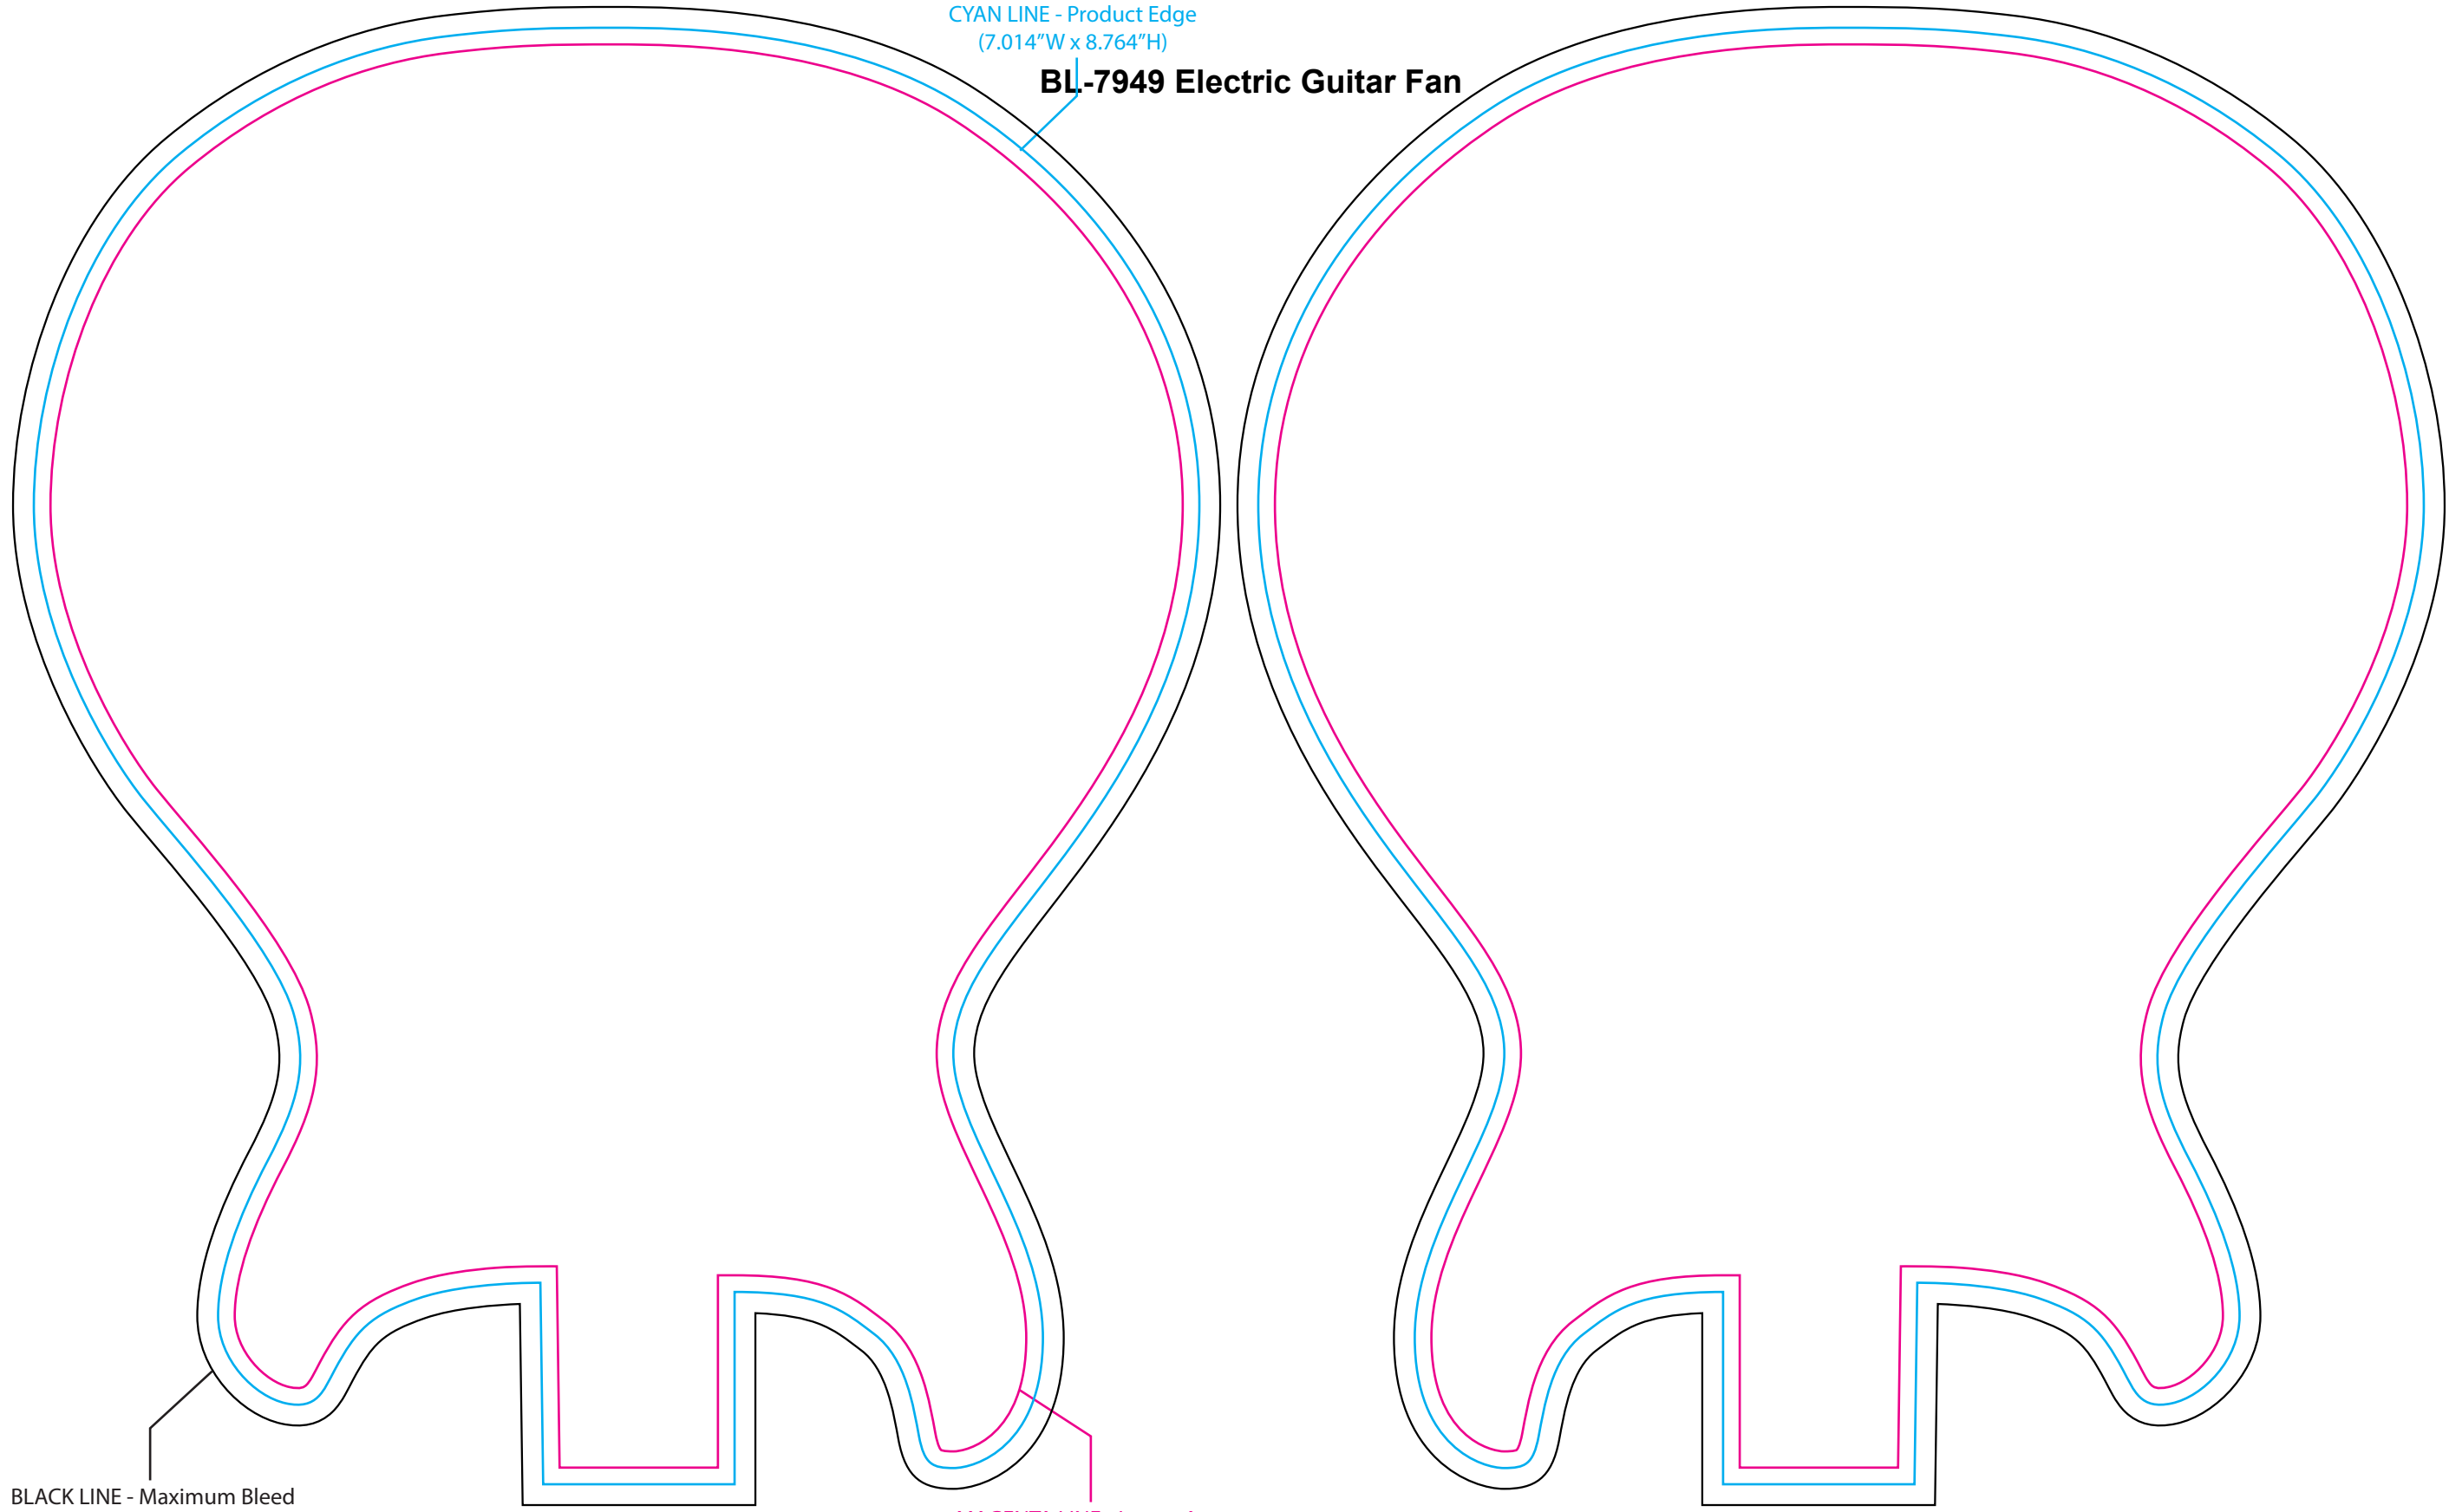

CYAN LINE - Product Edge
(7.014"W x 8.764"H)

BL-7949 Electric Guitar Fan

BLACK LINE - Maximum Bleed
(7.262"W x 9.012"H)

FRONT

MAGENTA LINE - Image Area
(6.814"W x 8.564"H)

BACK