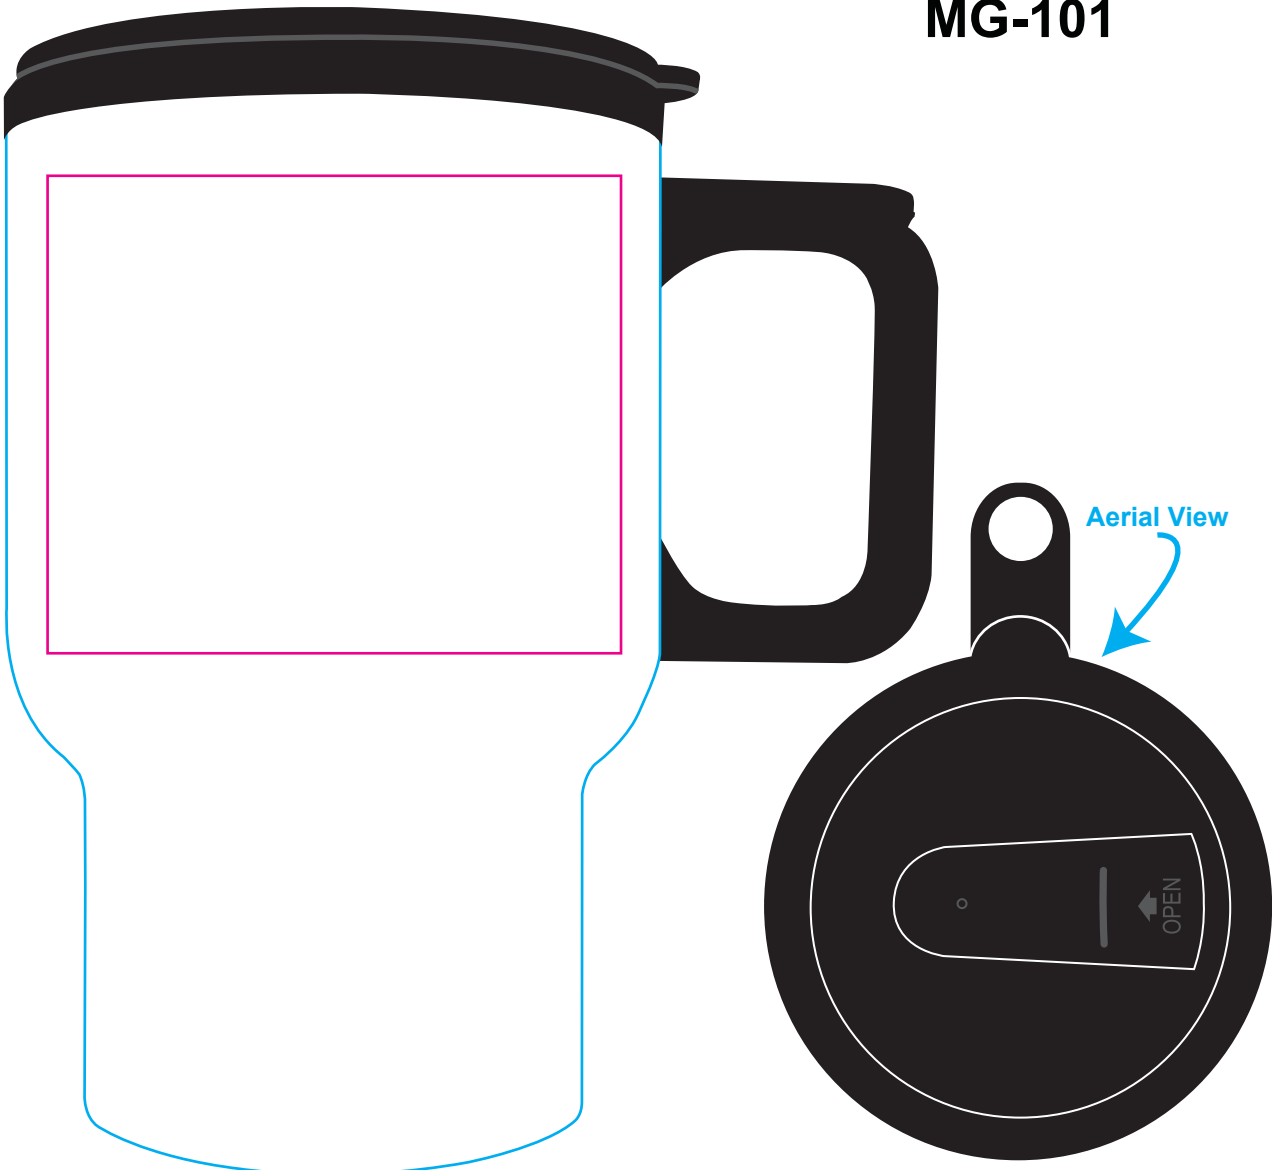

BG-308

MODIFY 11.16.17

Cyan Line - BG-308 MINI GIFT/SHOPPING TOTE BAG (8.25" W x 10" H X 4"D)  
IMAGE AREA FRONT = 6" W x 6" H

00000  
00000

SILKSCREEN

# BL-9560

**FLASK side 1**

**Cyan Line - BL-9560 500ML STAINLESS STEEL VACUUM FLASK**

**SIDE 1 AND 2 = 2.5 X 5**  
**Wraparound 6.5 X 5**

**side 1**

**00000**

**00000**

**SILKSCREEN**

# MG-101

000000

SIDE

Magenta Line - Sides Imprint Area (3 W X 2.5 H)  
Only 1 color 2 sides or 2 colors 1 side.

WRAPAROUND

Magenta Line - Wraparound Imprint Area (7 W X 2.5 H)  
Only 1 Color

Cyan Line - MG-101 Stainless Steel Travel Mugs (5.75 H X 3.5 D)