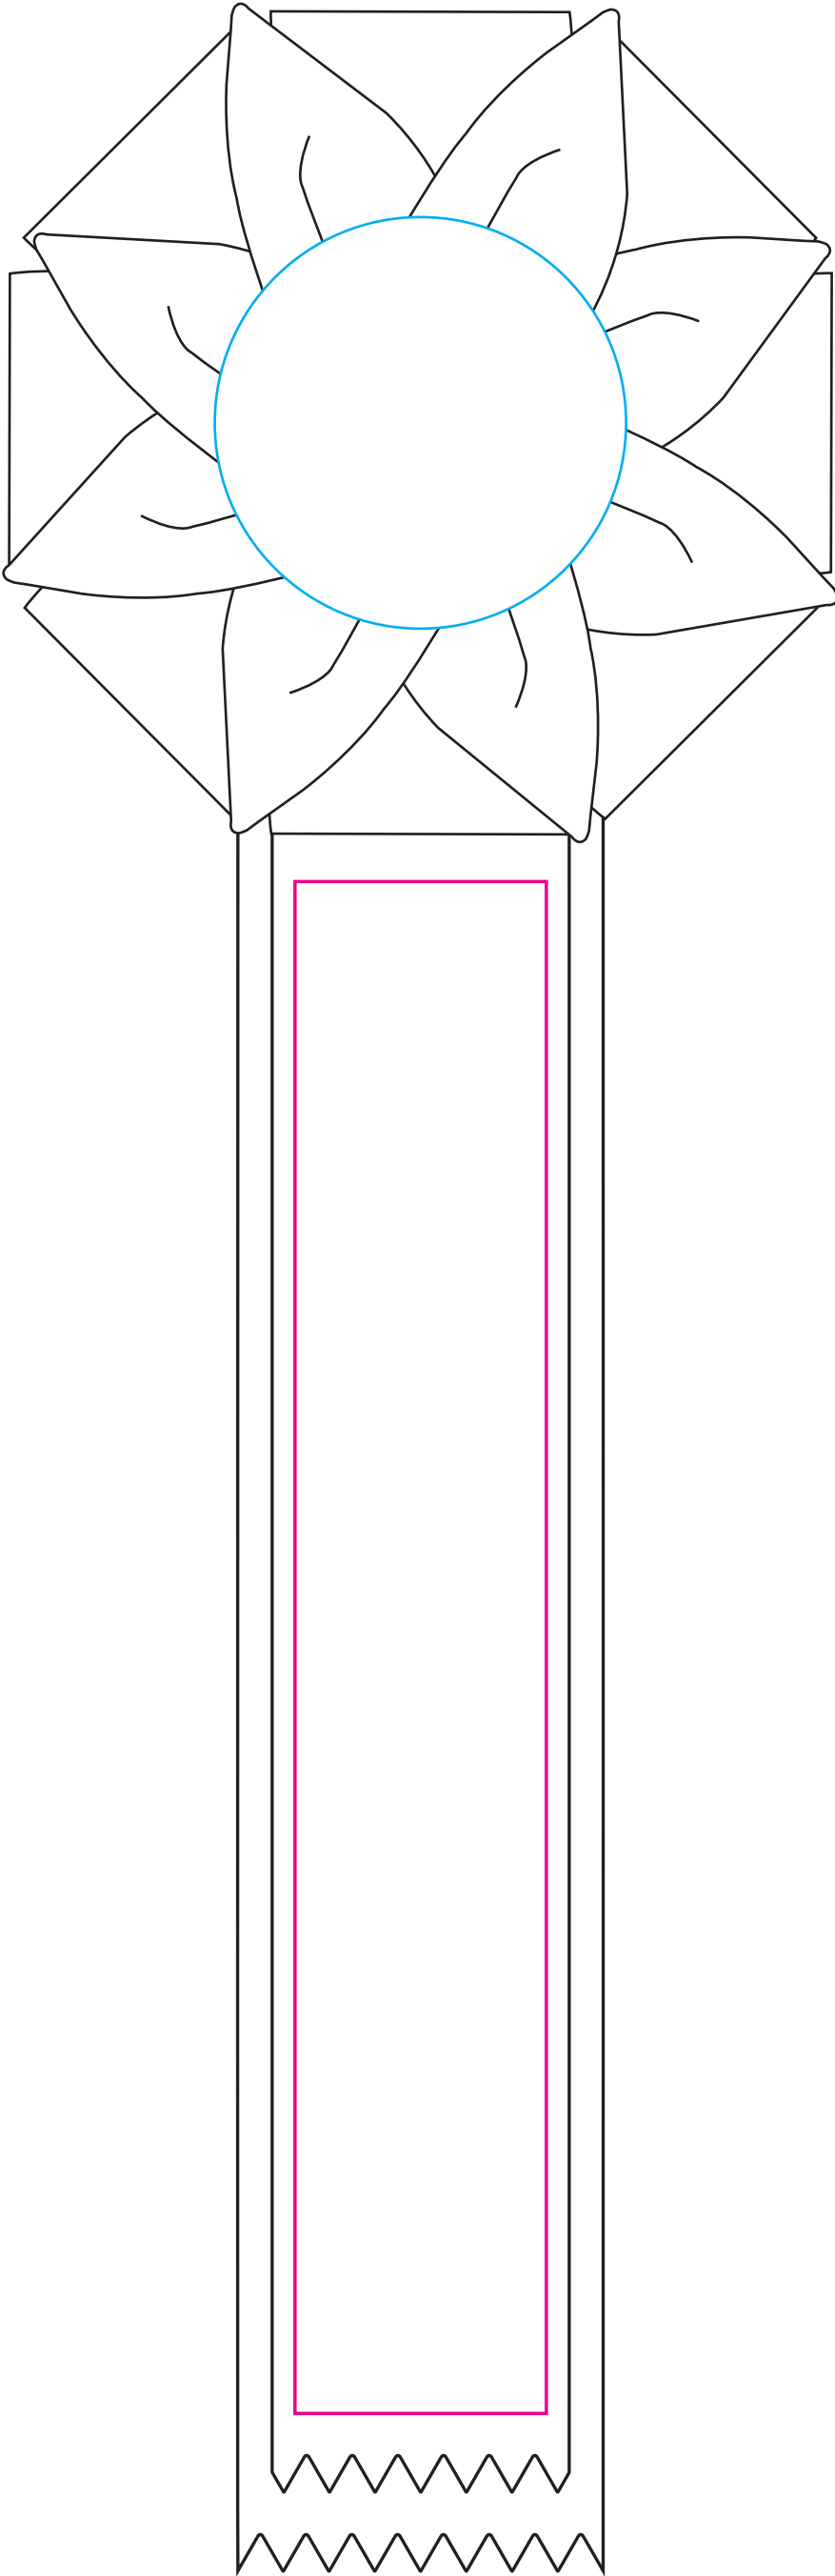

# R2F-4514M2

Buton Size = 2.25" Rd.

Magenta Line - Imprint Area 1.375 W x 8.375 H

000000  
0000

Item Number	Rosette Size	Total Length
R2F-4514M2	4.5"	14"
Description		
Two streamer overlapped 2" & 1-5/8" pinked		