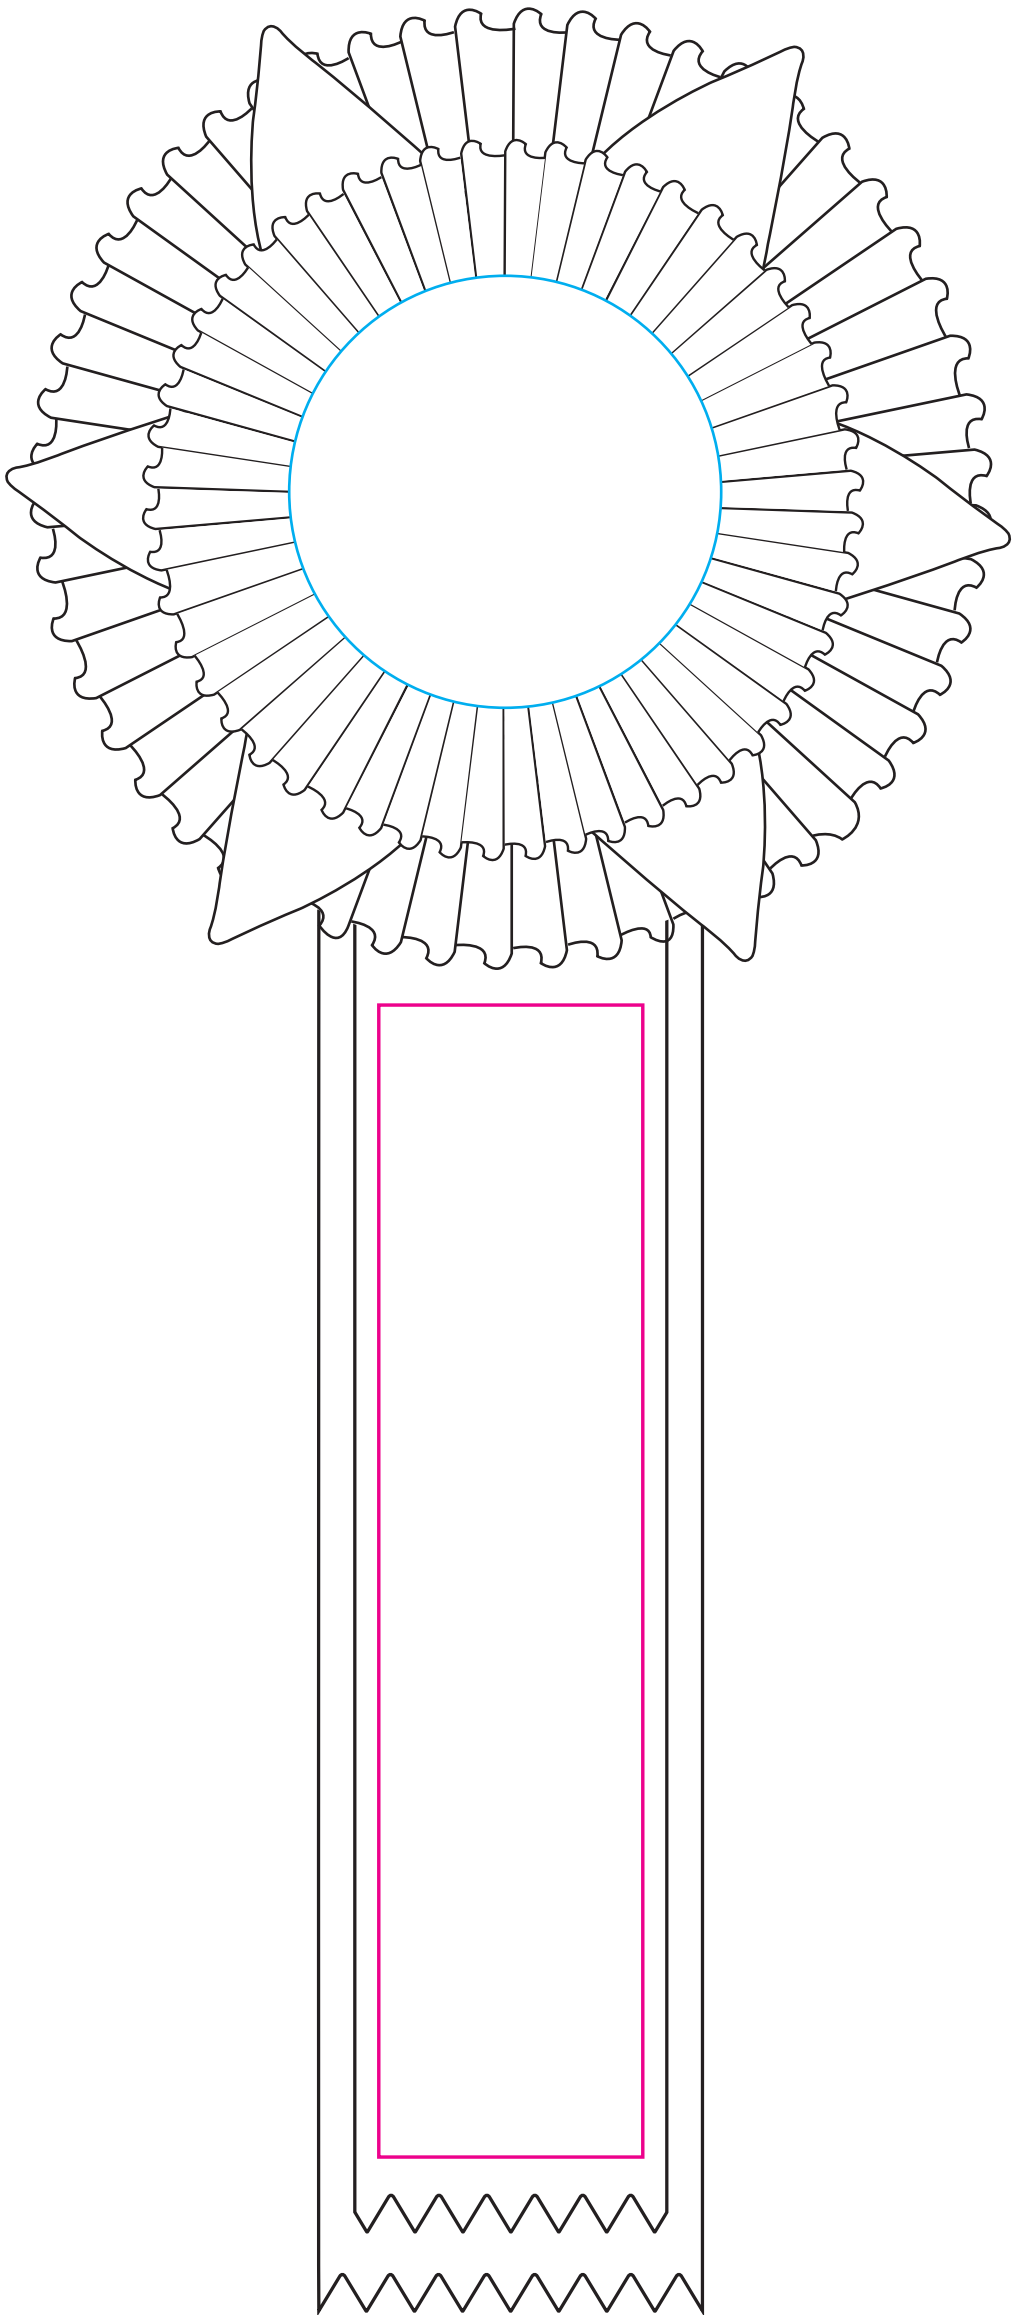

R20F-5123M2

Buton Size = 2.25" Rd.

Magenta Line - Imprint Area 1.375 W x 6 H

000000

0000

Item Number	Rosette Size	Total Length
R20F-5123M2	5"	12"
Description		
Two streamer overlapped 2" & 1-5/8" pinked		