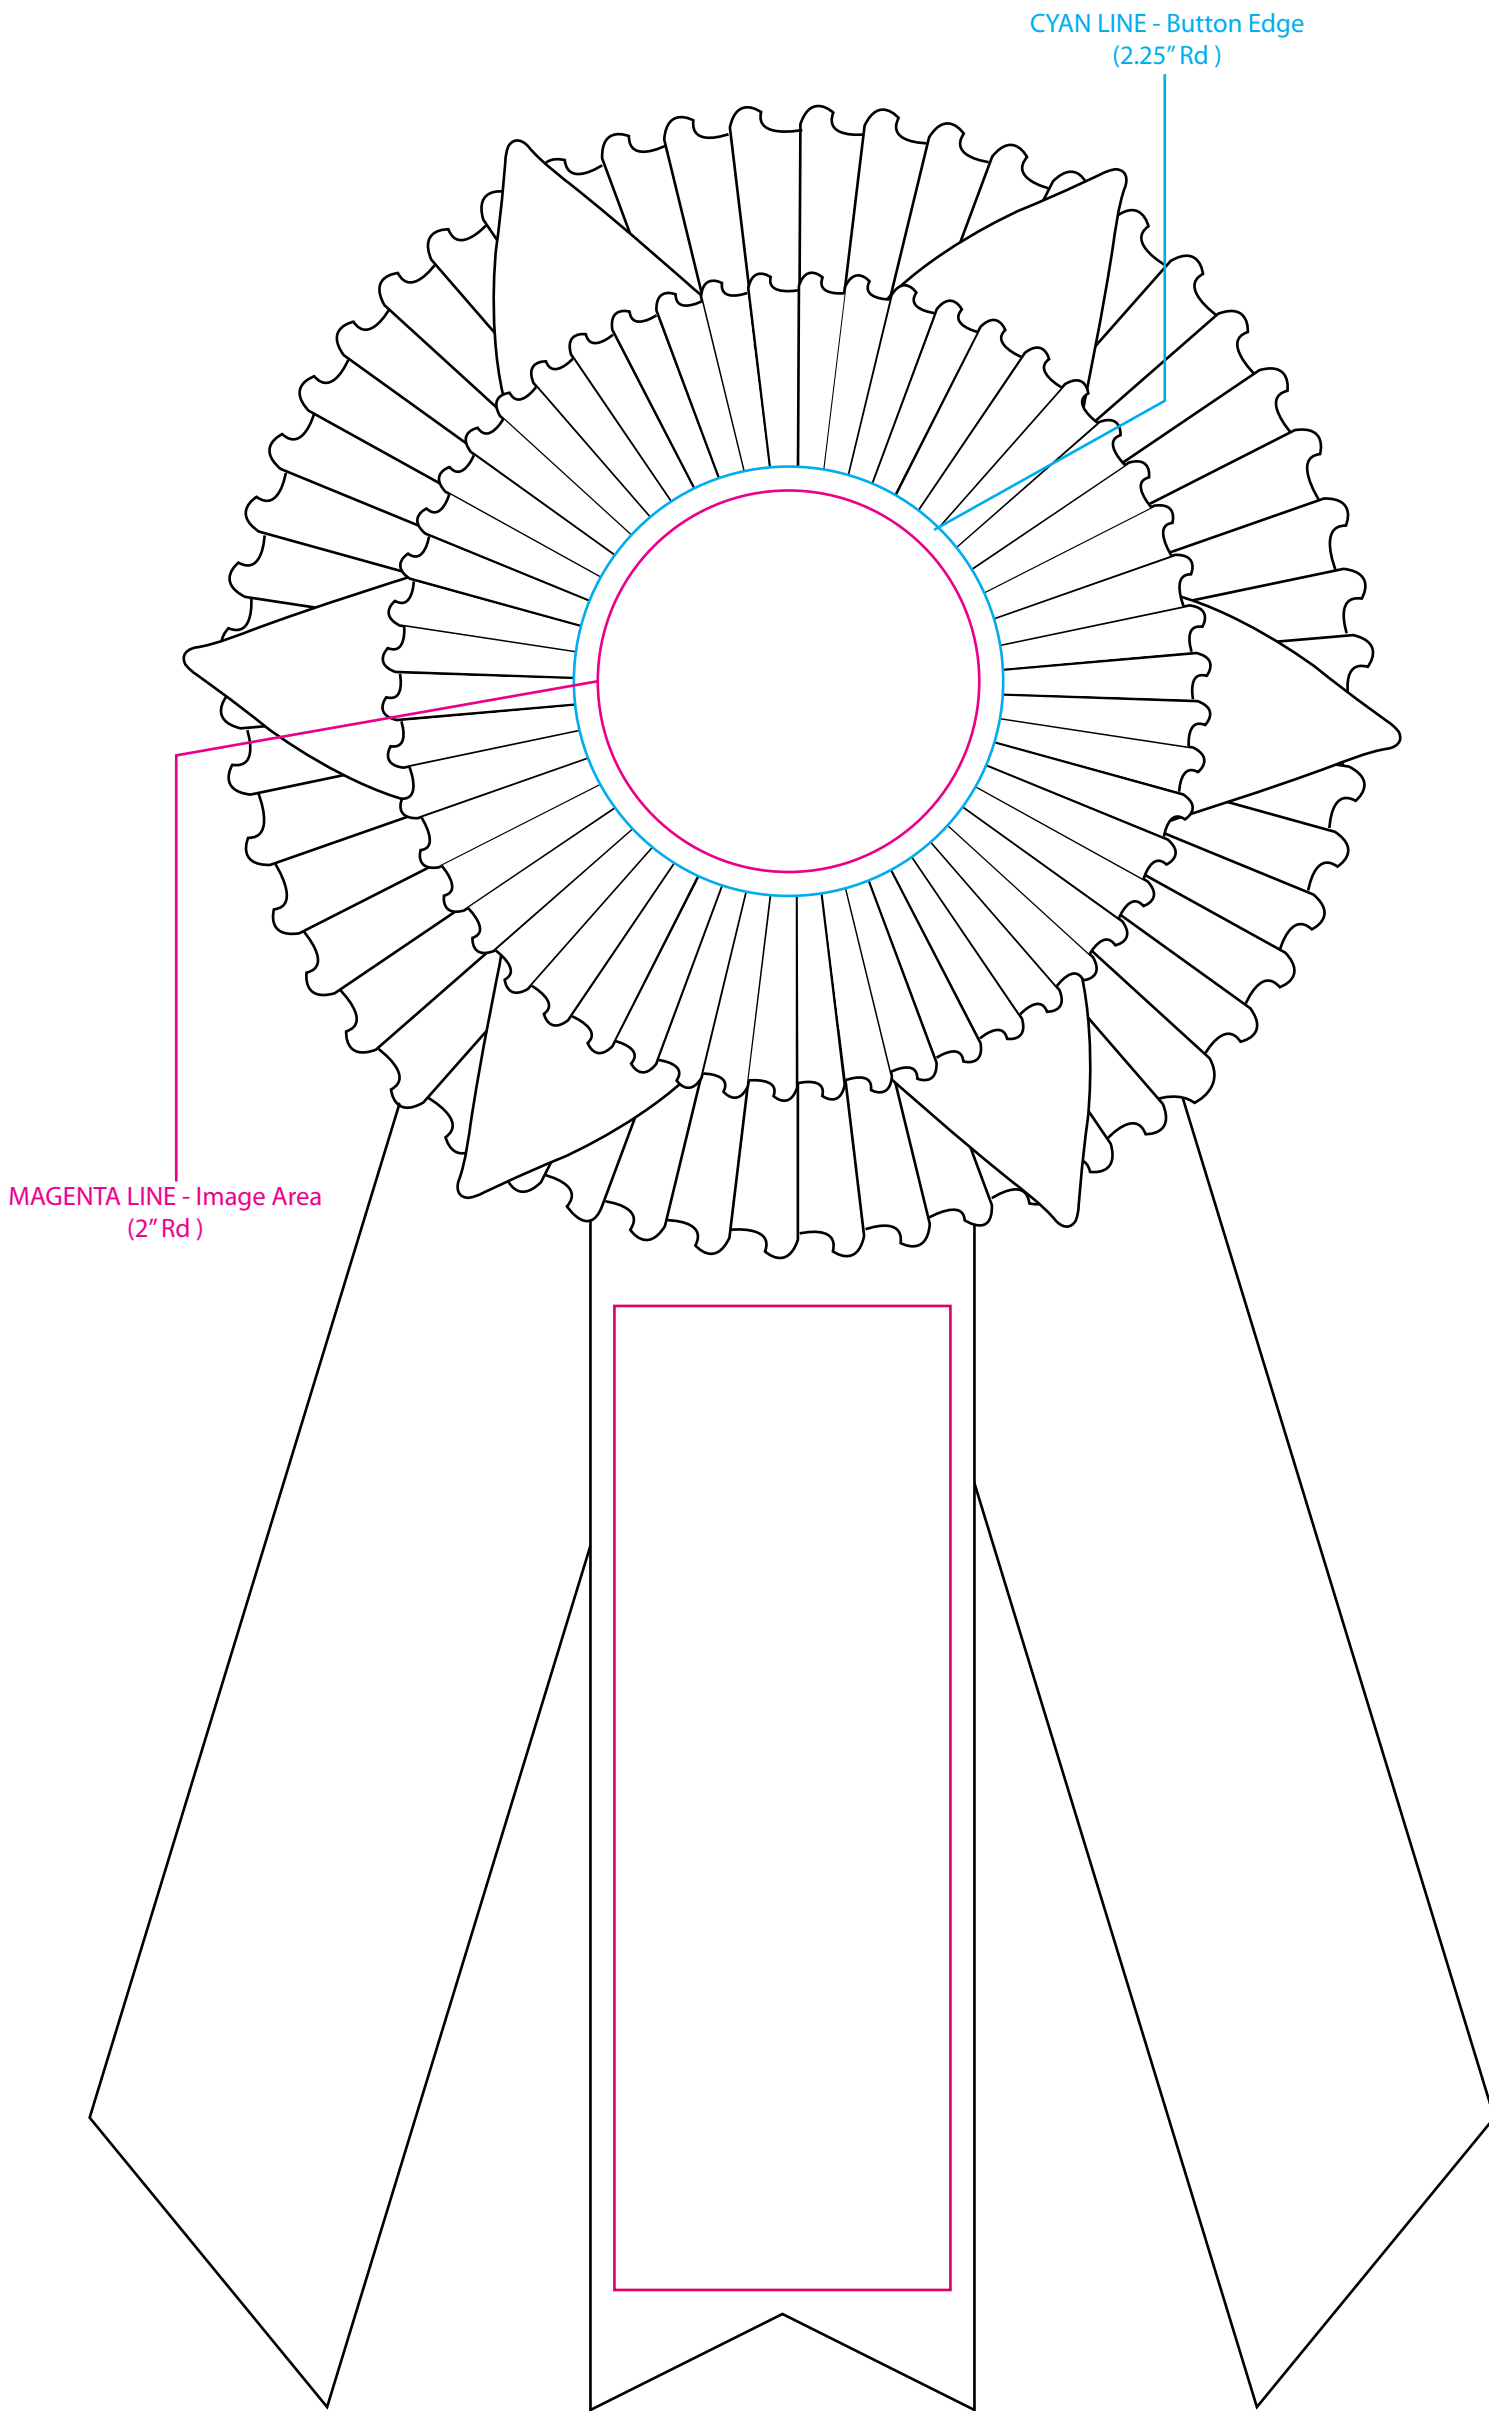

RO2F-6123

Item Number	Rosette Size	Total Length
RO2F-6123	6"	12"
Description		
Three streamer 2" middle dovetail & 1-5/8" sides angled		