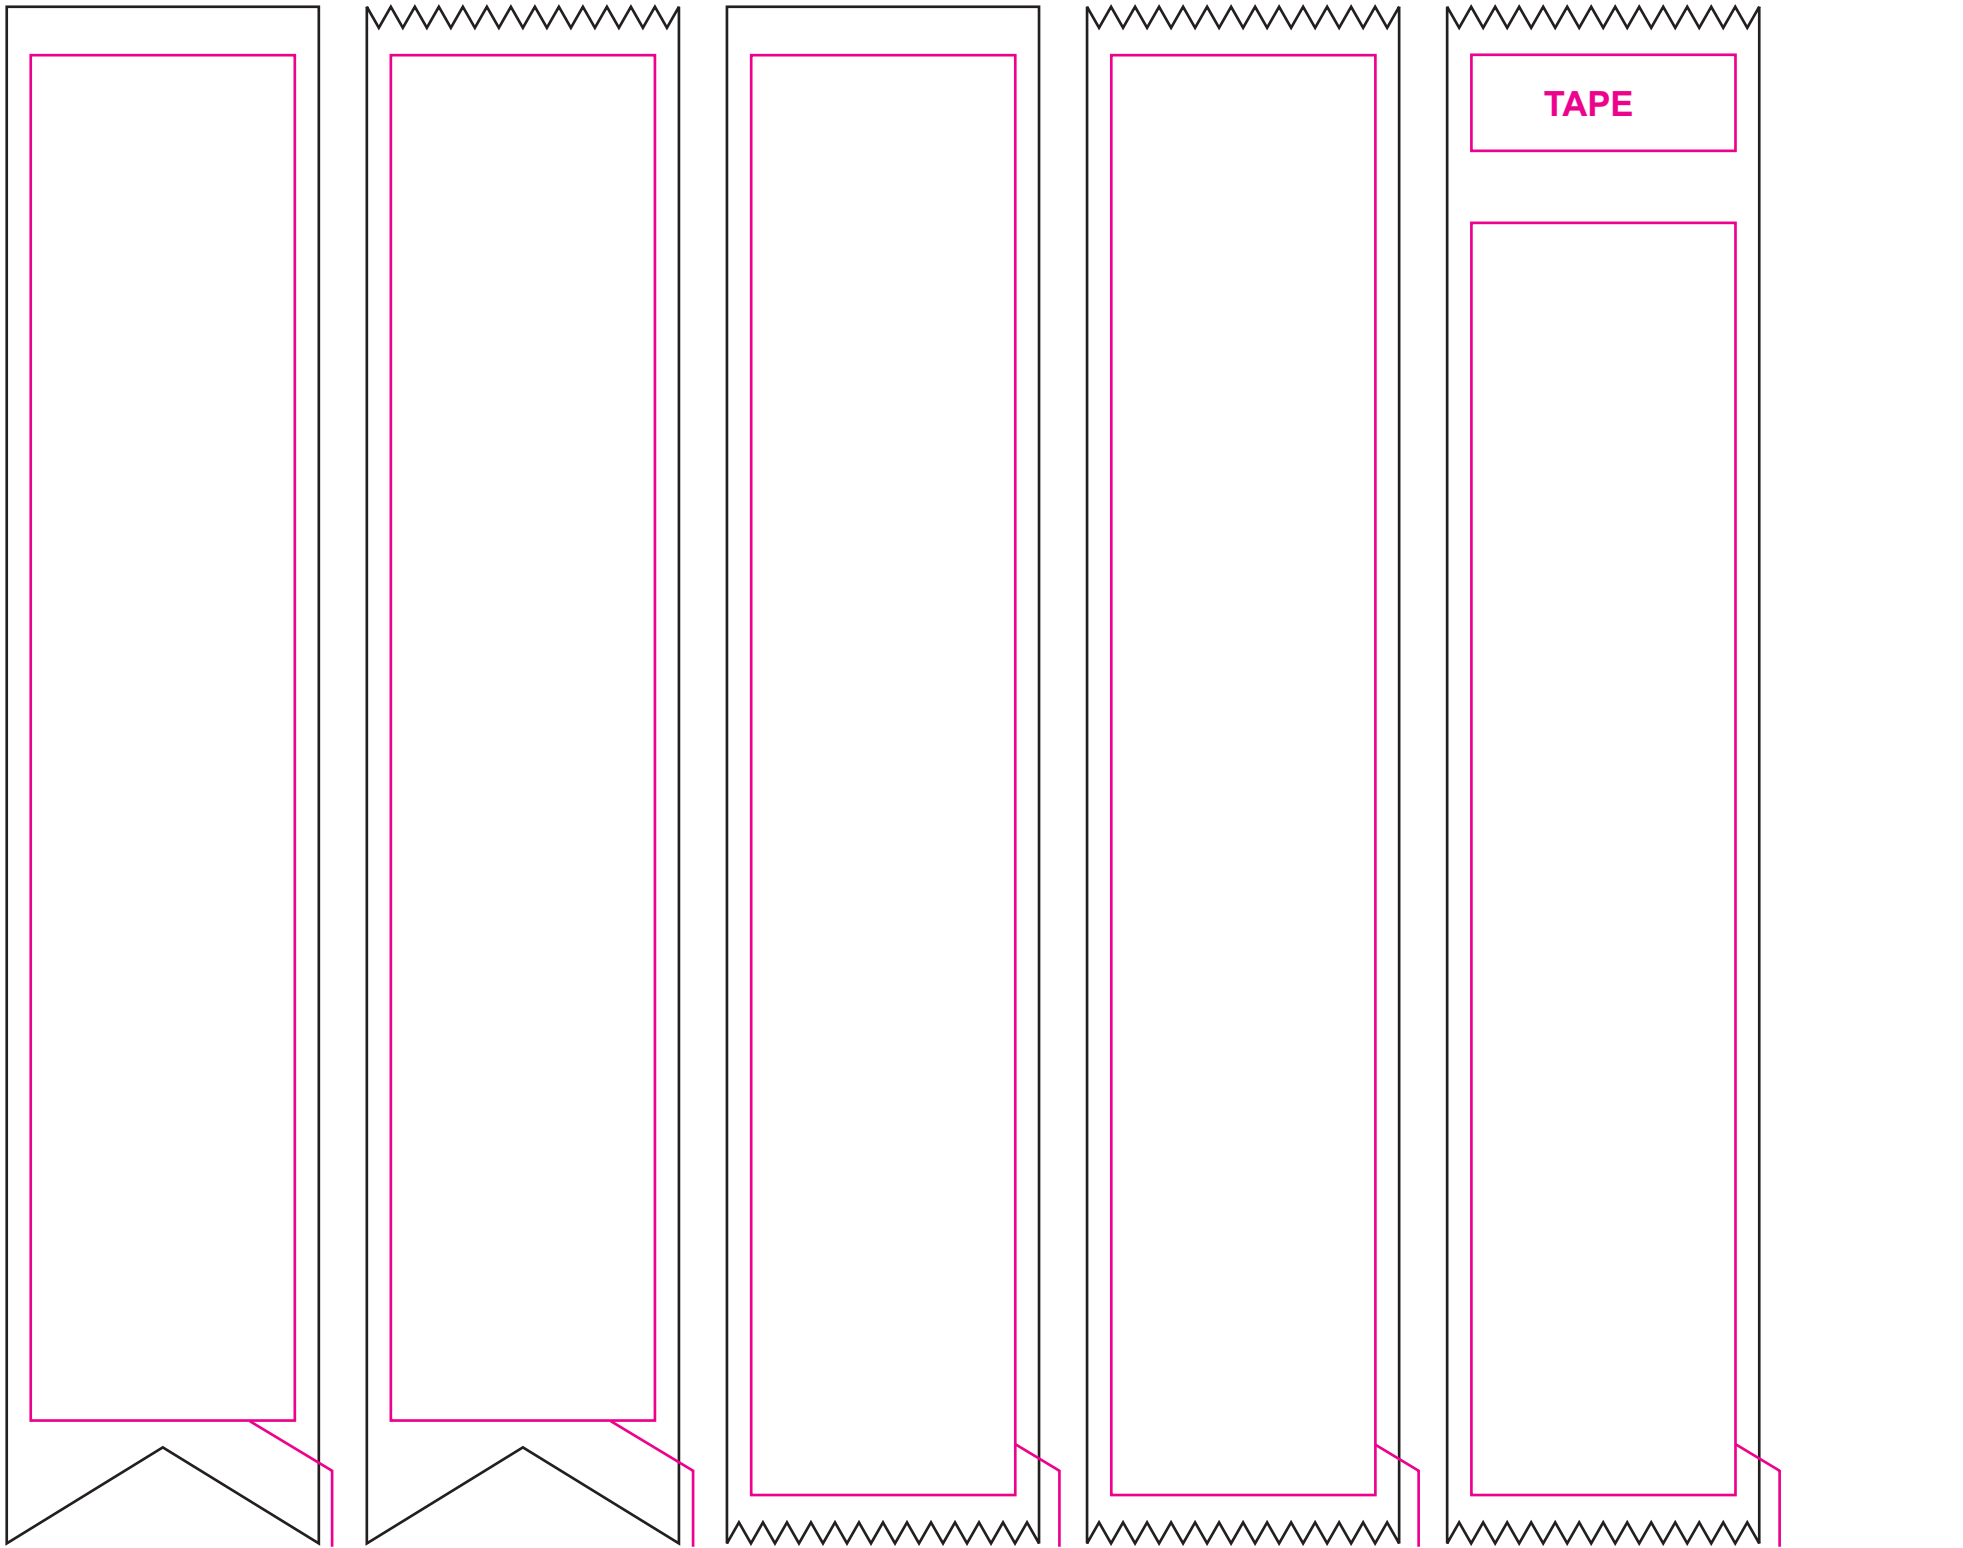

RP-15808 1.625 x 8 Premium Ribbon

MAGENTA LINE - Image Area
(1.389"W X 7.122"H)

MAGENTA LINE - Image Area
(1.389"W X 7.122"H)

MAGENTA LINE - Image Area
(1.389"W X 7.51"H)

MAGENTA LINE - Image Area
(1.389"W X 7.51"H)

MAGENTA LINE - Image Area
(1.389"W X 6.637"H)

000000