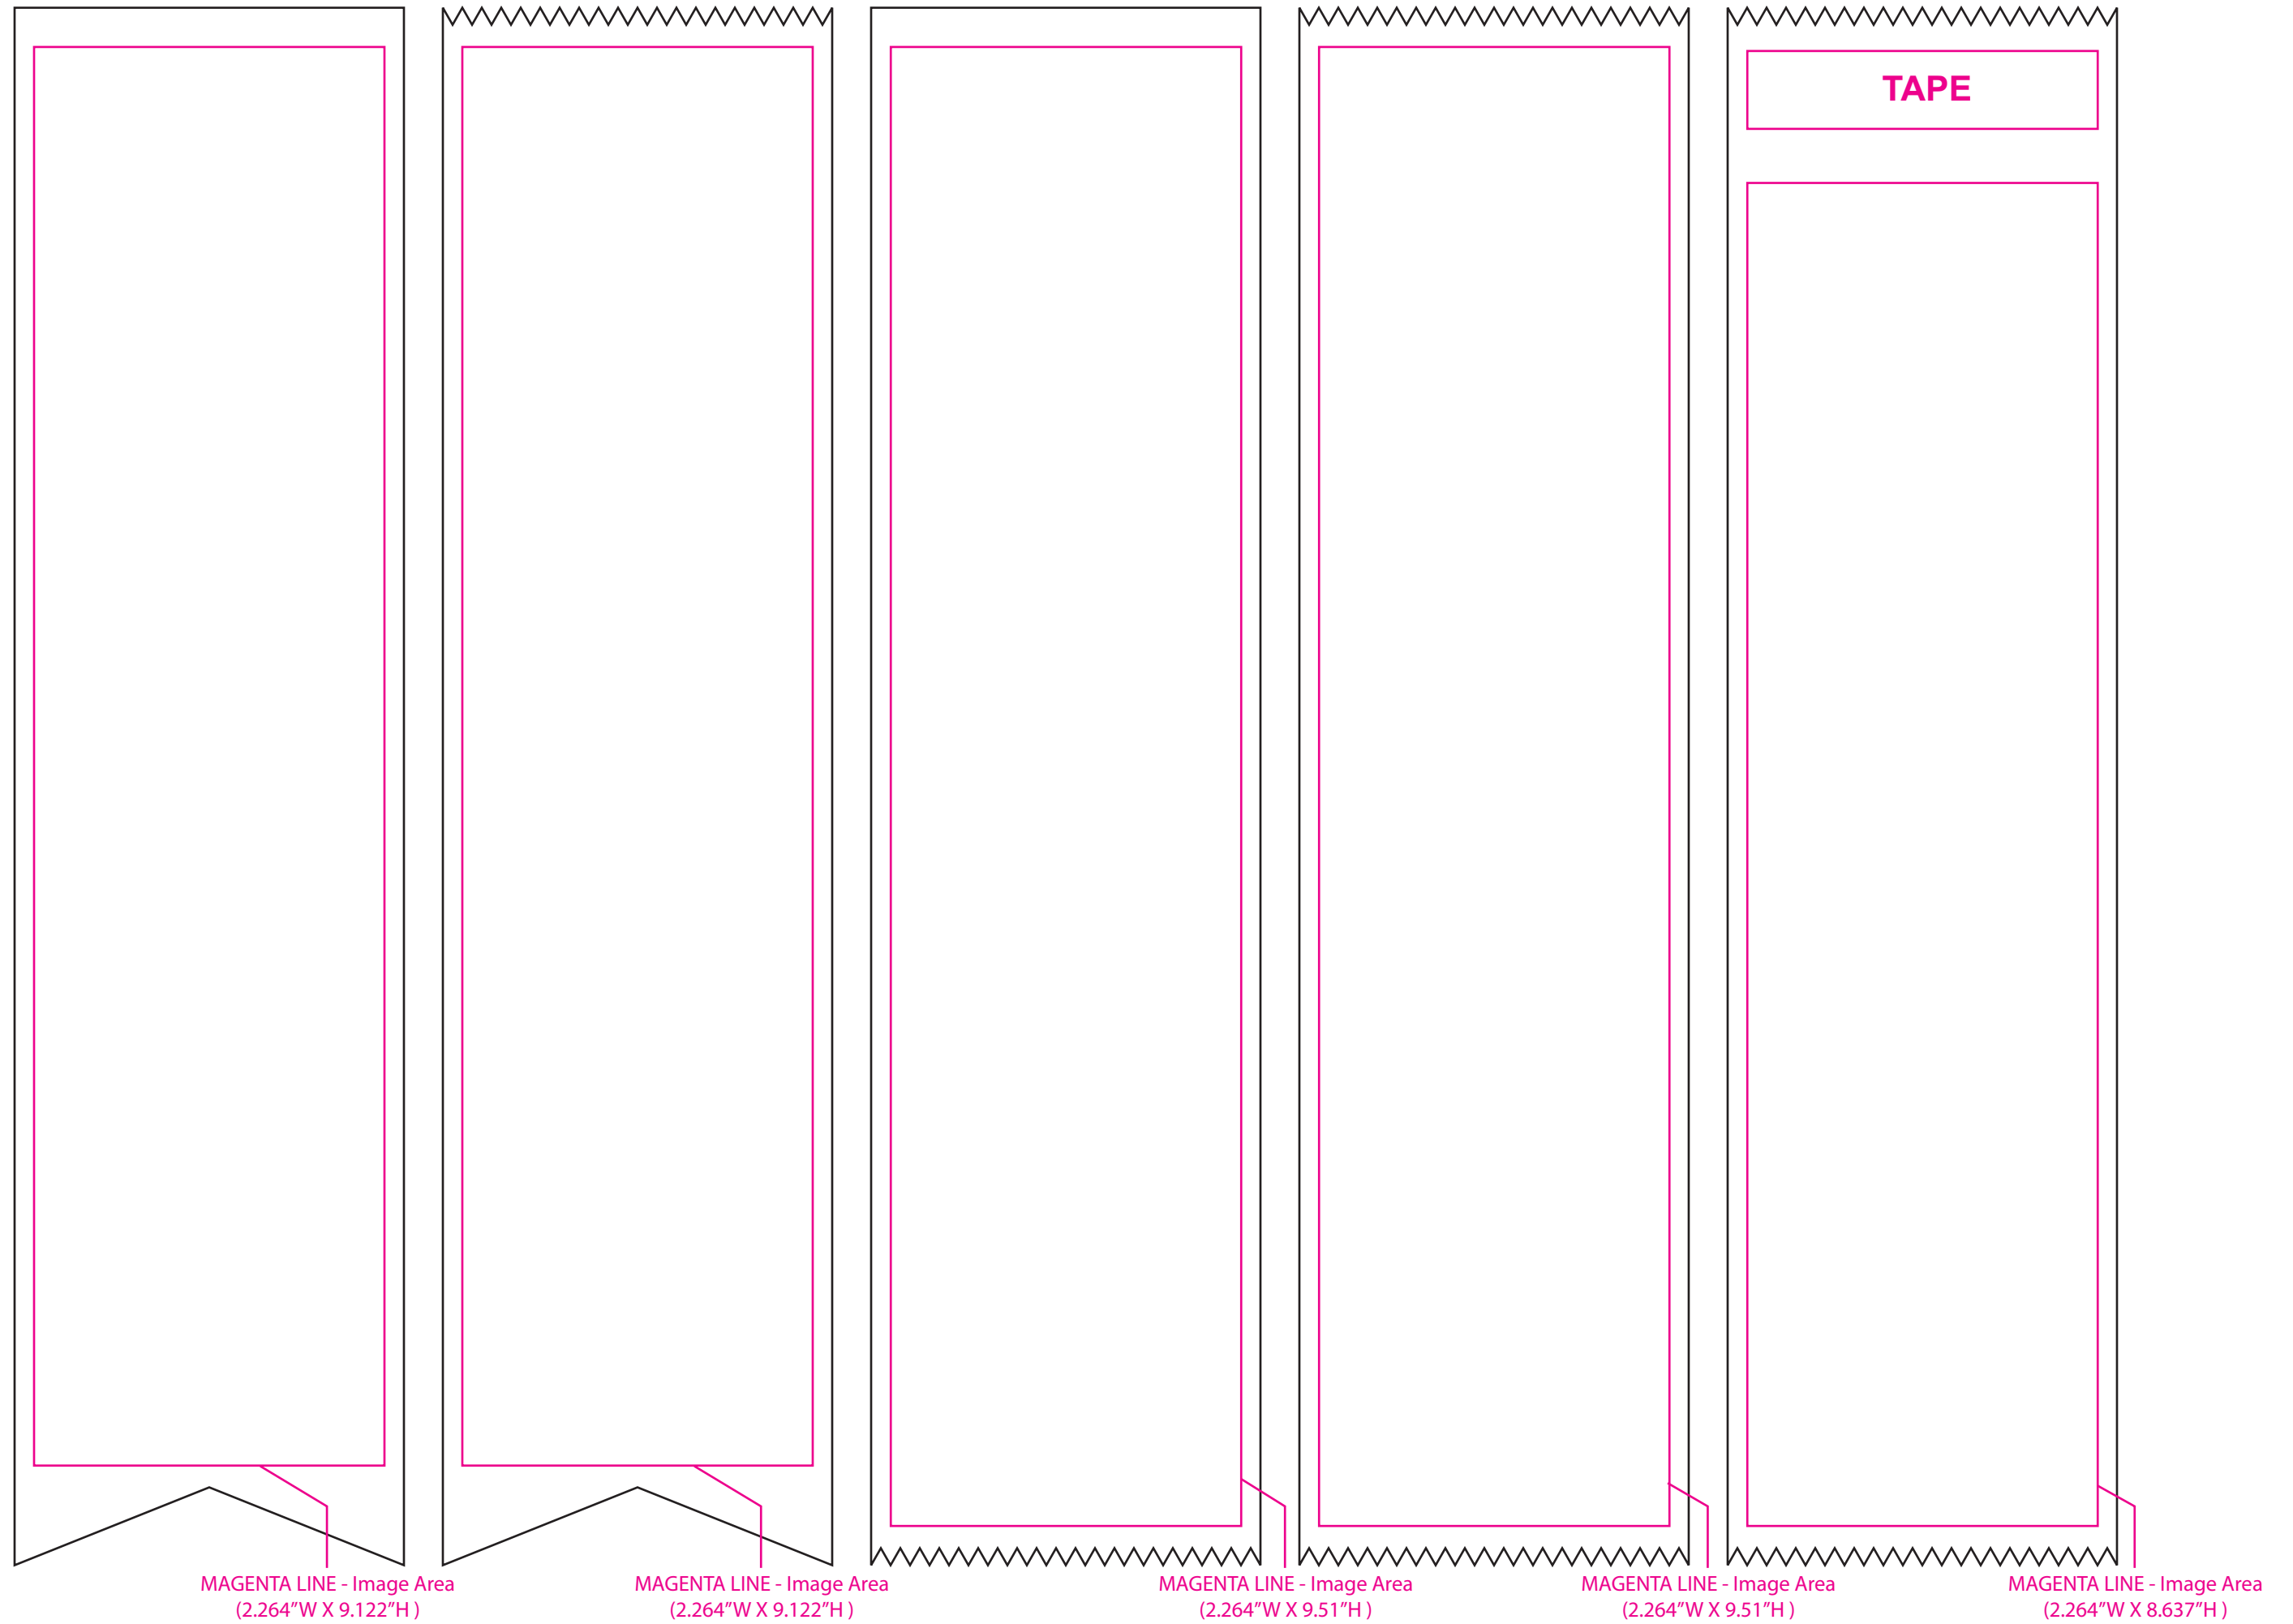

RP-21210 2.5" x 10" Premium Ribbon

TAPE

00000